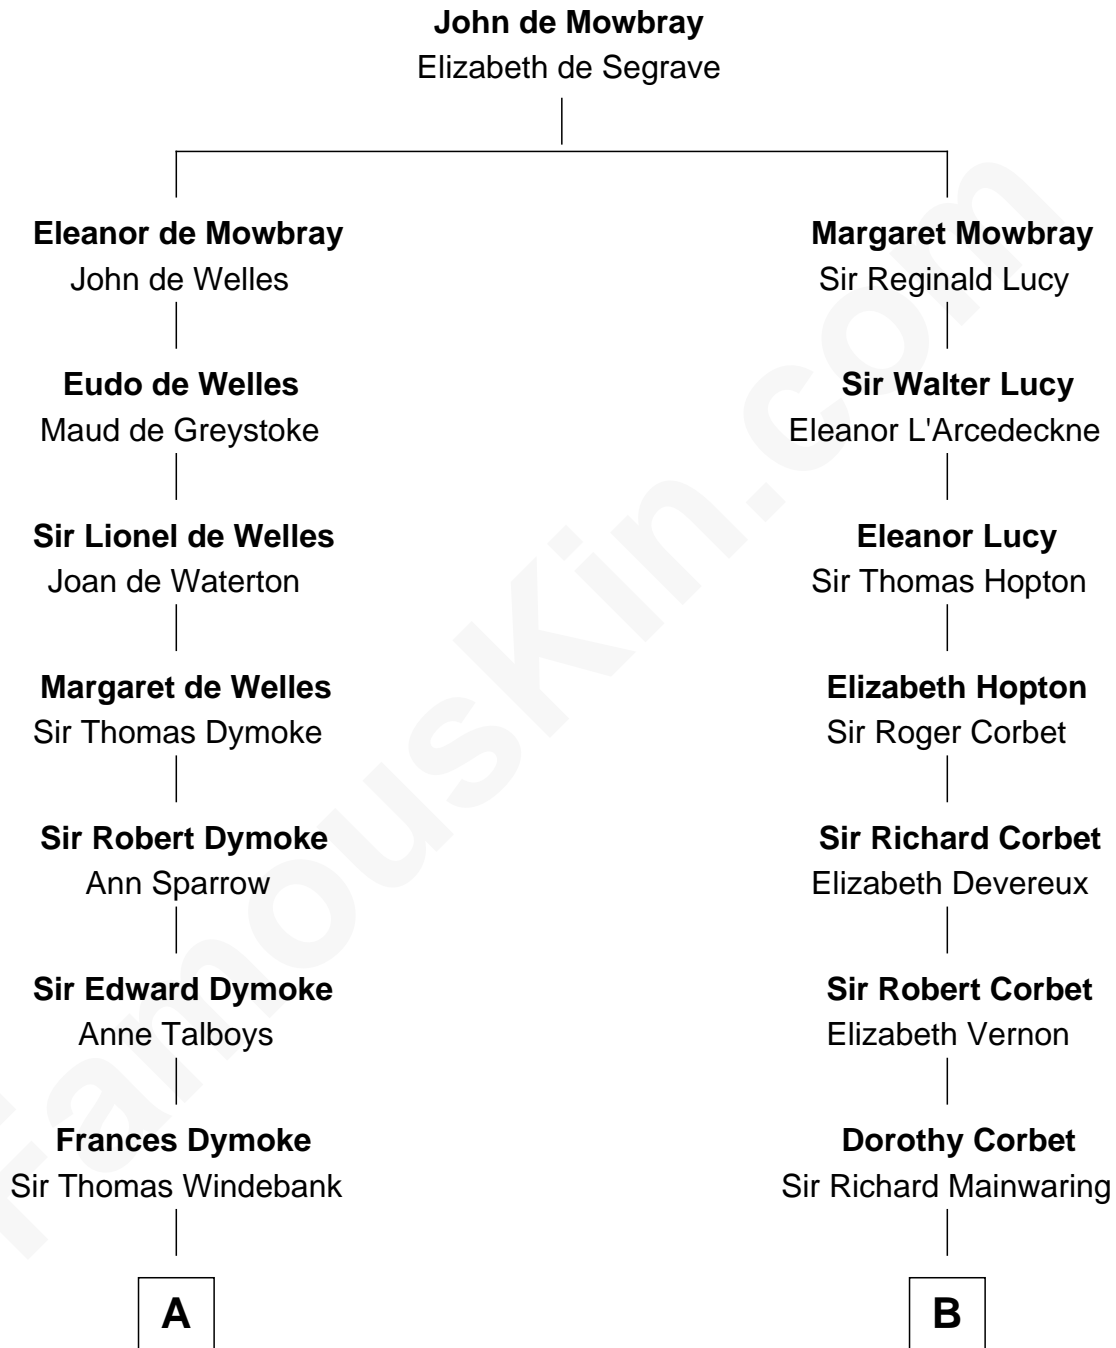

FamousKin.com
Relationship Chart of
General George S. Patton
U.S. Army - World War II

17th cousin 2 times removed of

Lizzie Borden
Accused Murderess

C

Anthony Morse

Rhoda Morrison

Sarah Anthony Morse

Andrew Jackson Borden

Lizzie Borden

Accused Murderess

FamousKin.com