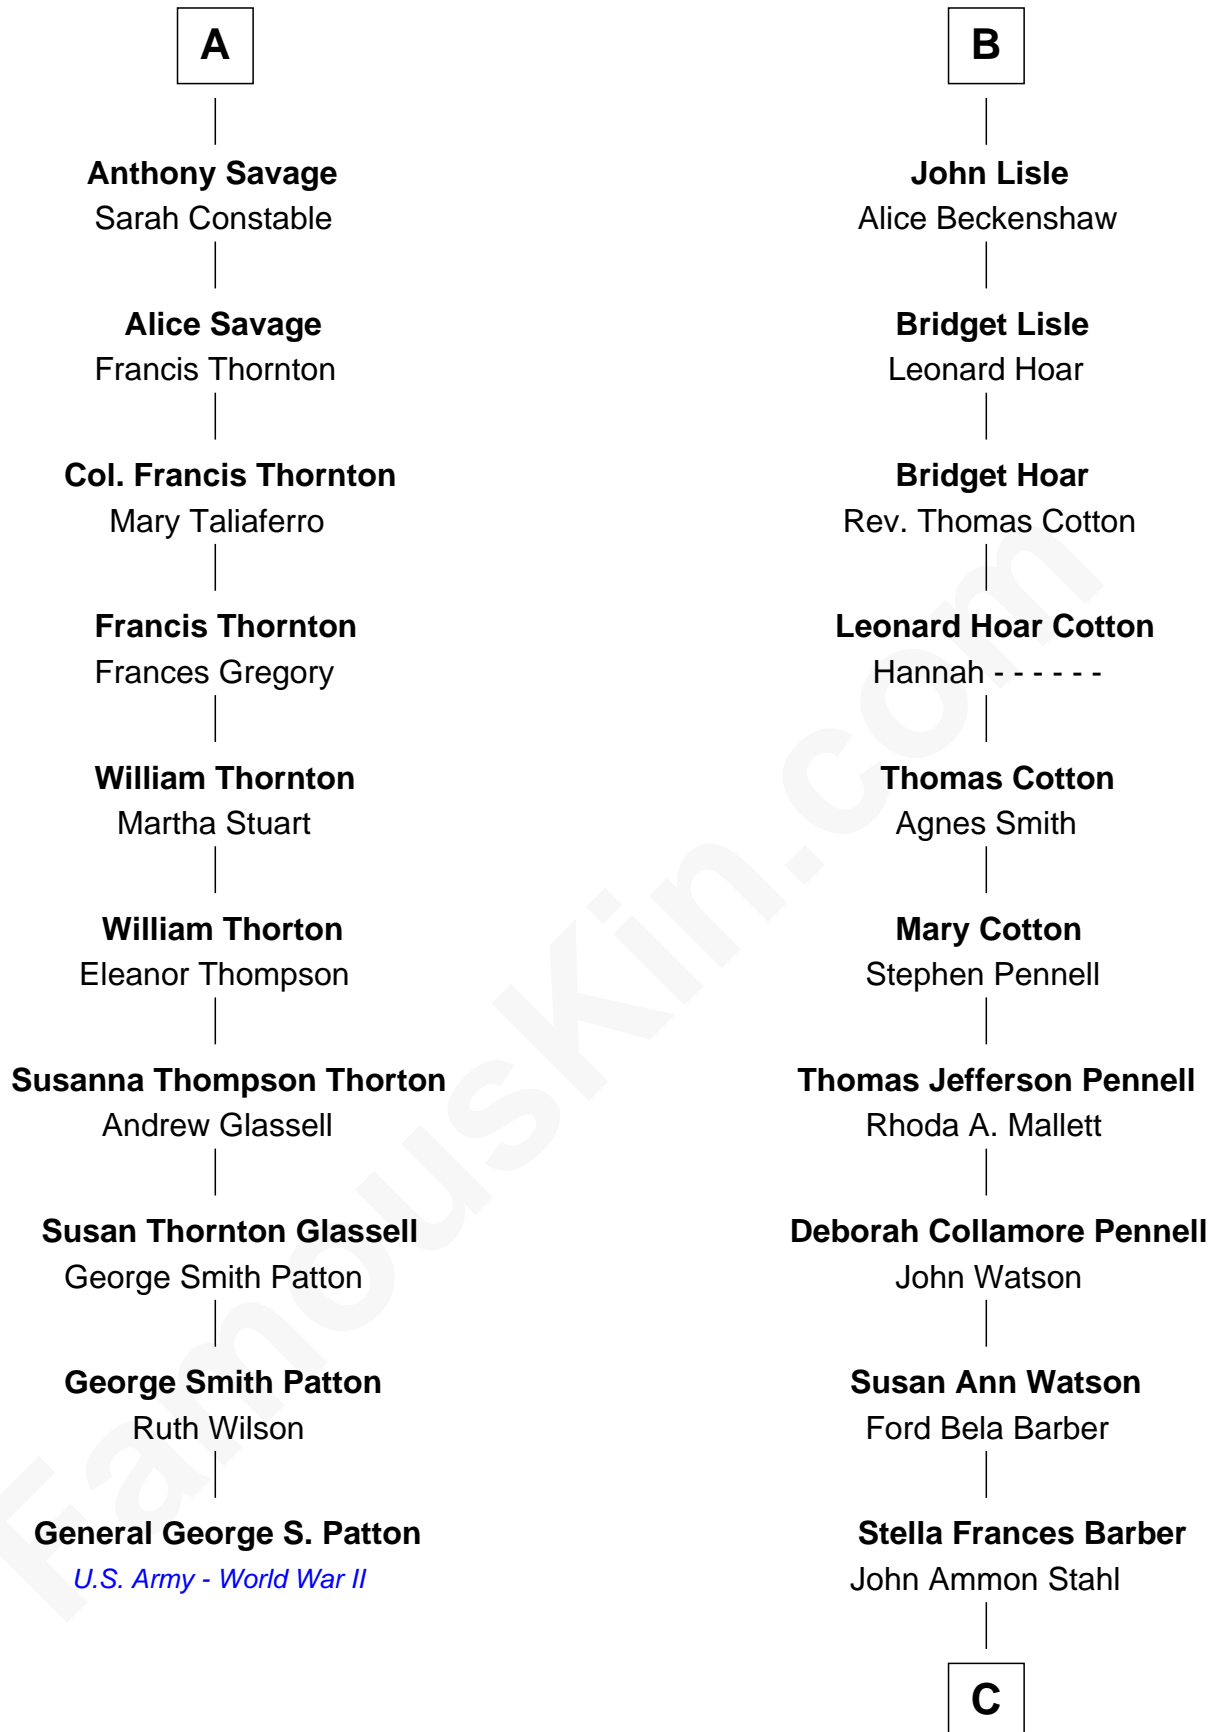

**FamousKin.com**  
**Relationship Chart of**  
**General George S. Patton**  
*U.S. Army - World War II*

**16th cousin 2 times removed of**

**Warren Buffett**  
*Chairman & CEO, Berkshire Hathaway*

**C**

**Leila Stahl**

Howard Homan Buffett

**Warren Buffett**

*Chairman & CEO, Berkshire Hathaway*

FamousKin.com