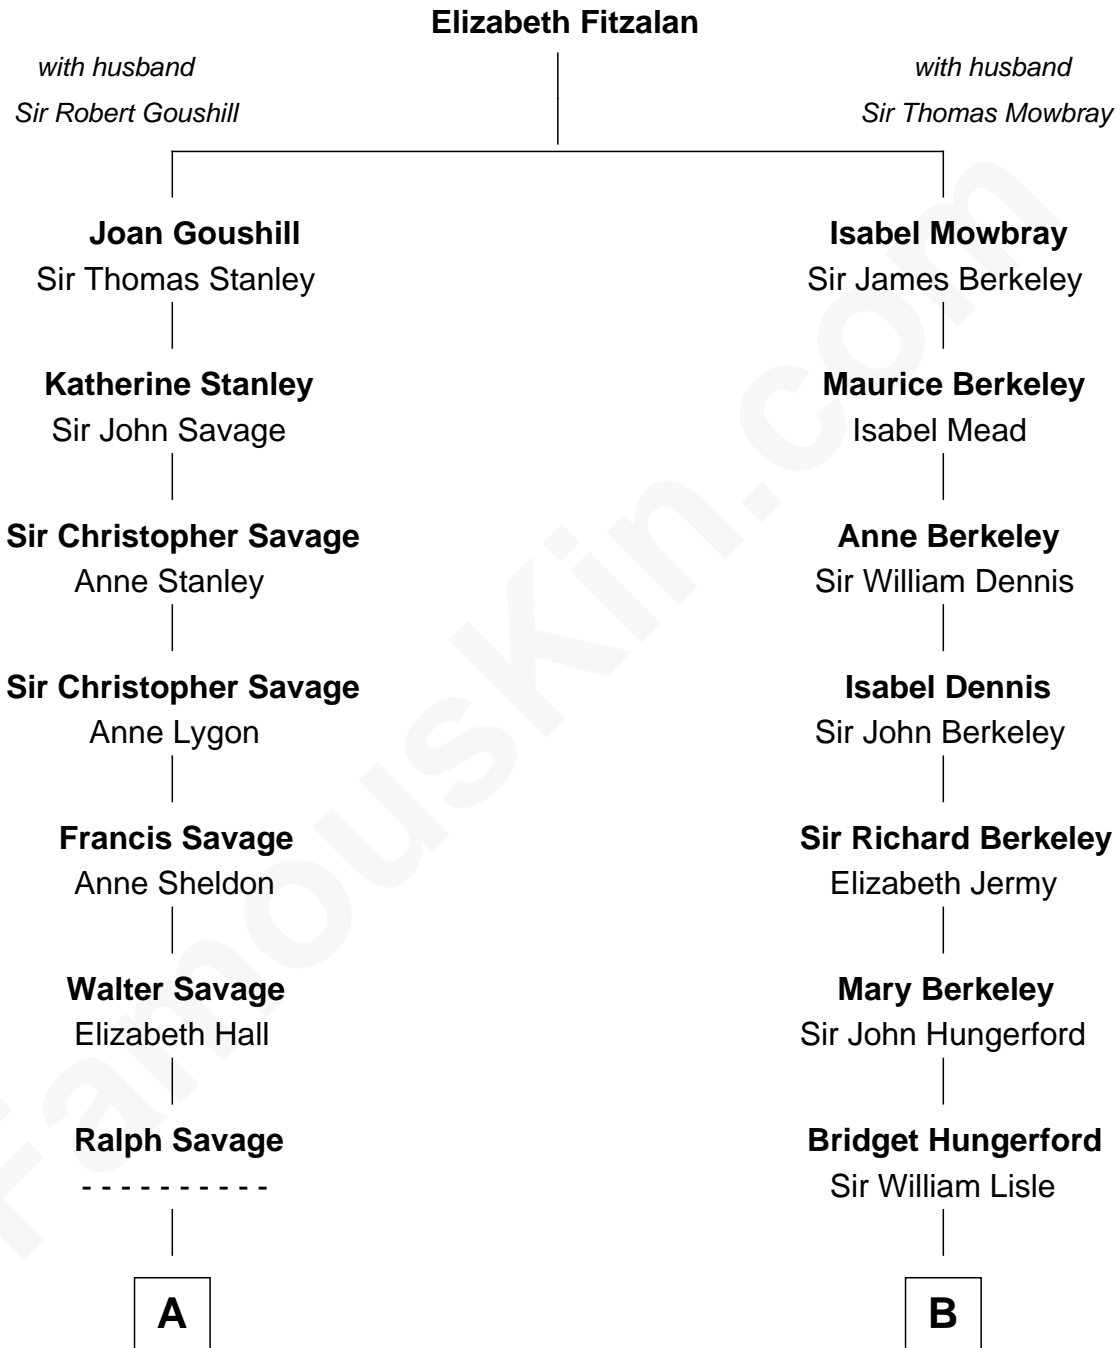

**FamousKin.com**  
**Relationship Chart of**  
**General George S. Patton**  
*U.S. Army - World War II*

**16th cousin 2 times removed of**

**Warren Buffett**  
*Chairman & CEO, Berkshire Hathaway*

**C**

**Leila Stahl**

Howard Homan Buffett

**Warren Buffett**

*Chairman & CEO, Berkshire Hathaway*

FamousKin.com