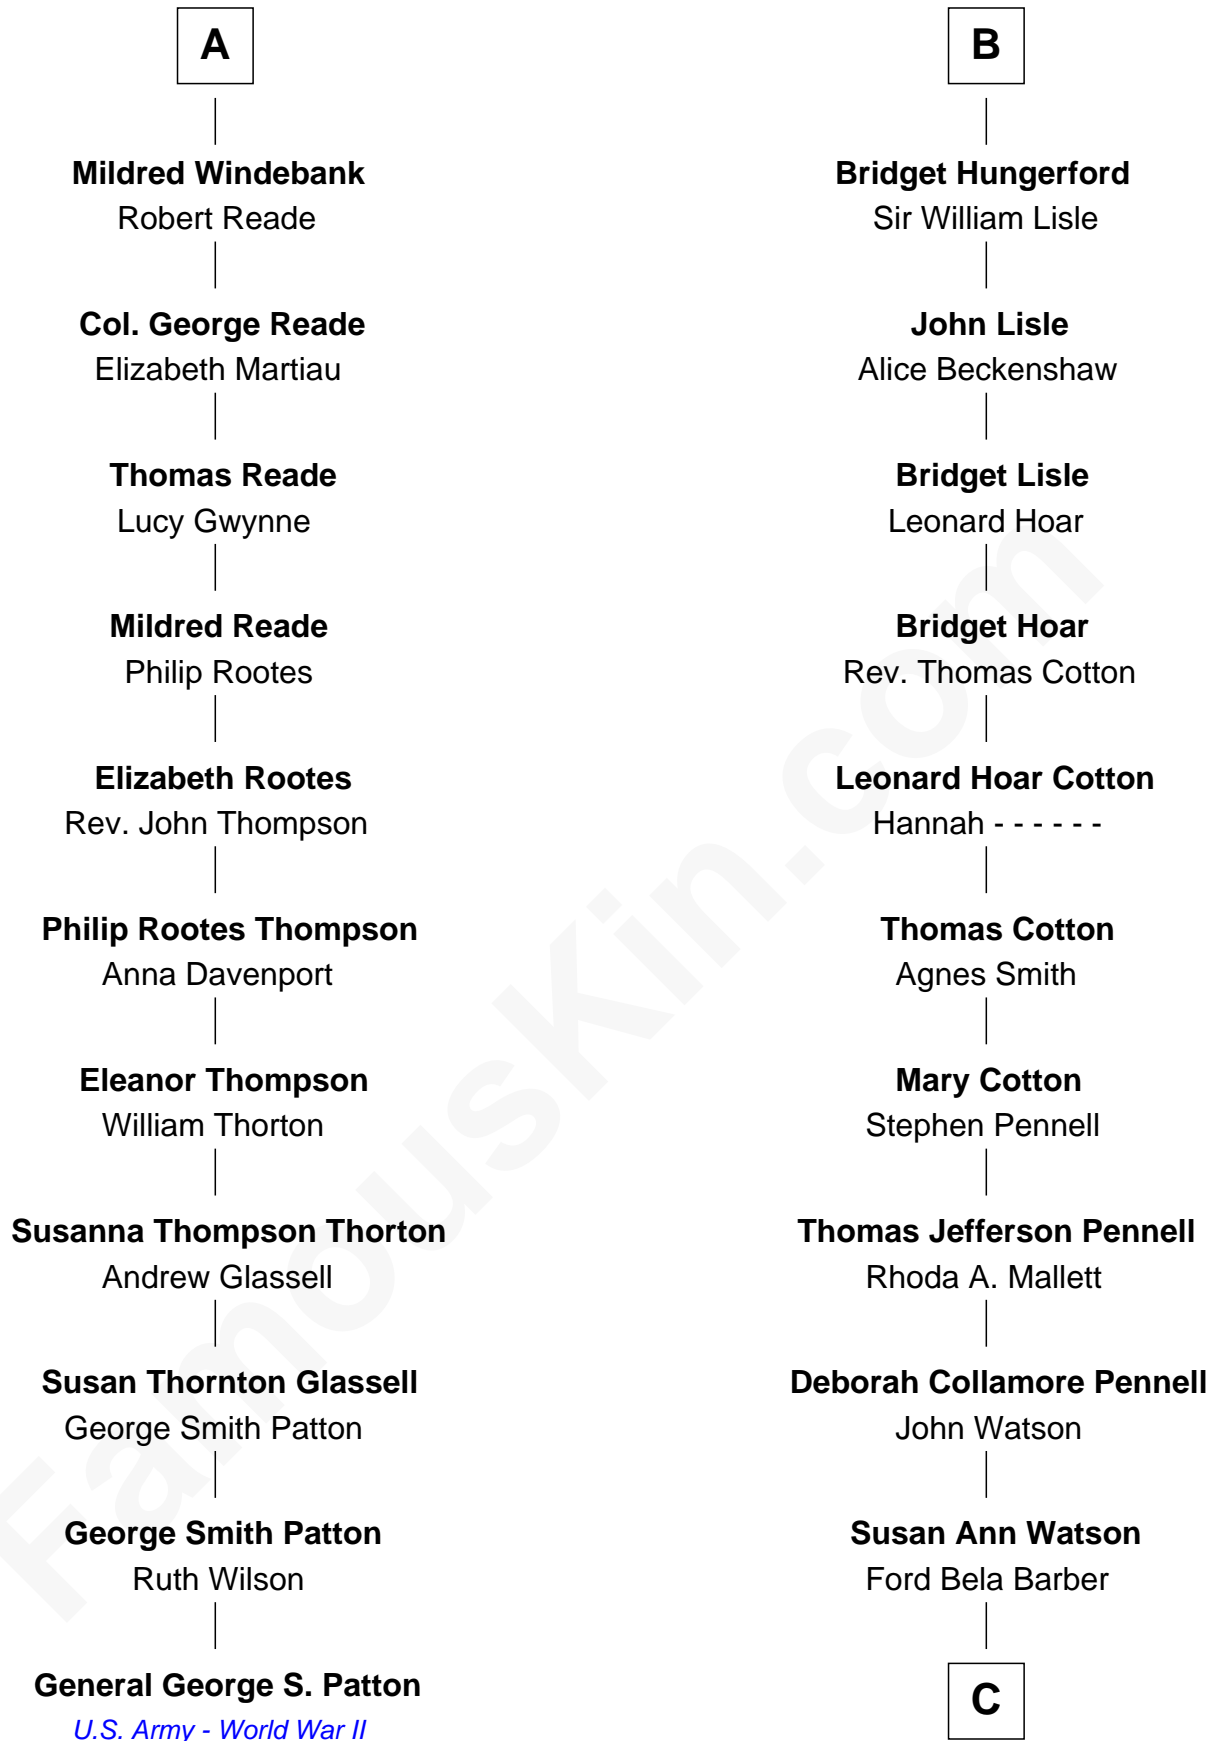

FamousKin.com
Relationship Chart of
General George S. Patton
U.S. Army - World War II

17th cousin 2 times removed of

Warren Buffett
Chairman & CEO, Berkshire Hathaway

C

—
Stella Frances Barber

John Ammon Stahl