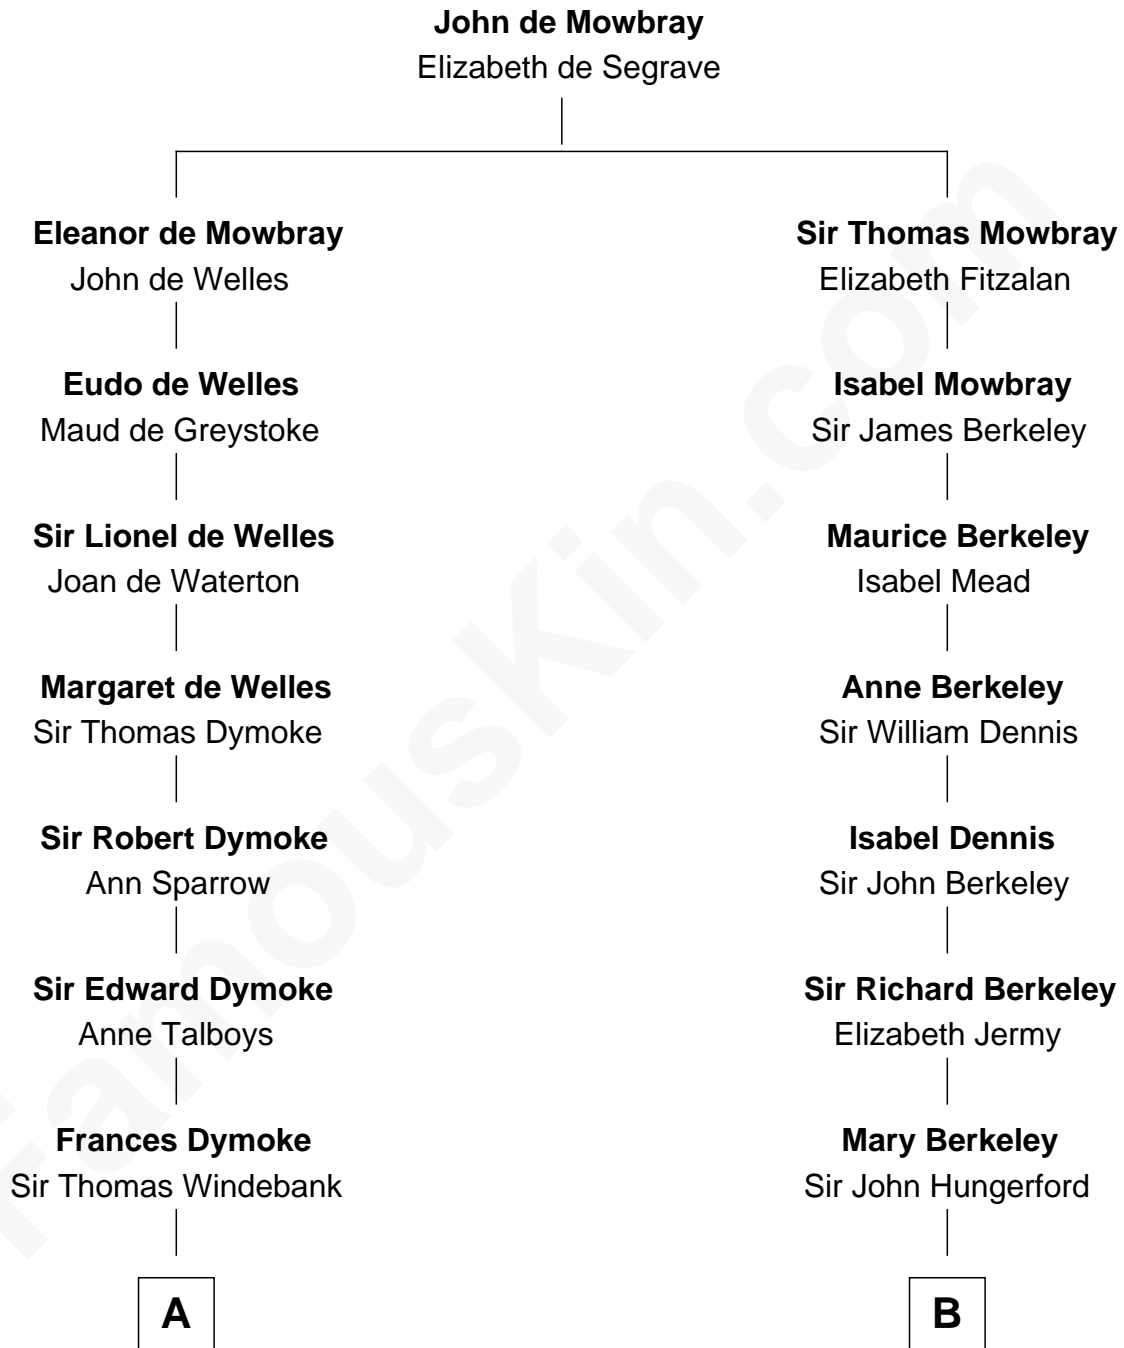

FamousKin.com
Relationship Chart of
General George S. Patton
U.S. Army - World War II

17th cousin 2 times removed of

Warren Buffett
Chairman & CEO, Berkshire Hathaway

C

—
Stella Frances Barber

John Ammon Stahl

—
Leila Stahl

Howard Homan Buffett

—
Warren Buffett

Chairman & CEO, Berkshire Hathaway

FamousKin.com