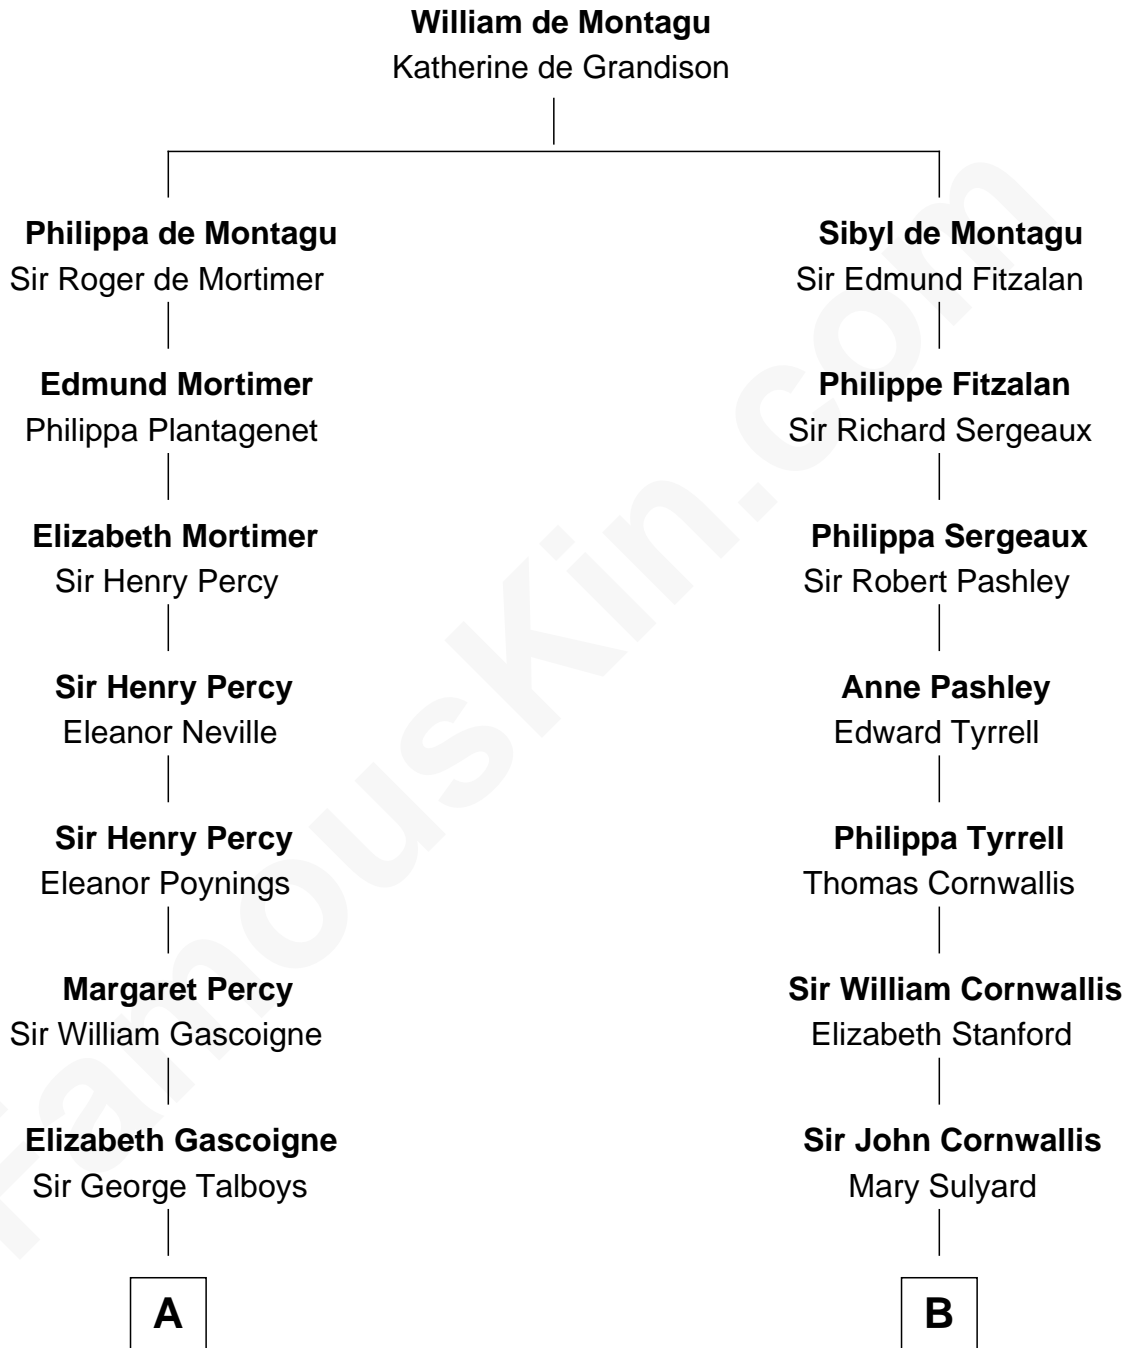

FamousKin.com

Relationship Chart of

General George S. Patton

U.S. Army - World War II

17th cousin 2 times removed of

Susan B. Anthony

Women's Rights Advocate

C

—
Susan Thornton Glassell

George Smith Patton

—
George Smith Patton

Ruth Wilson

—
General George S. Patton

U.S. Army - World War II

FamousKin.com