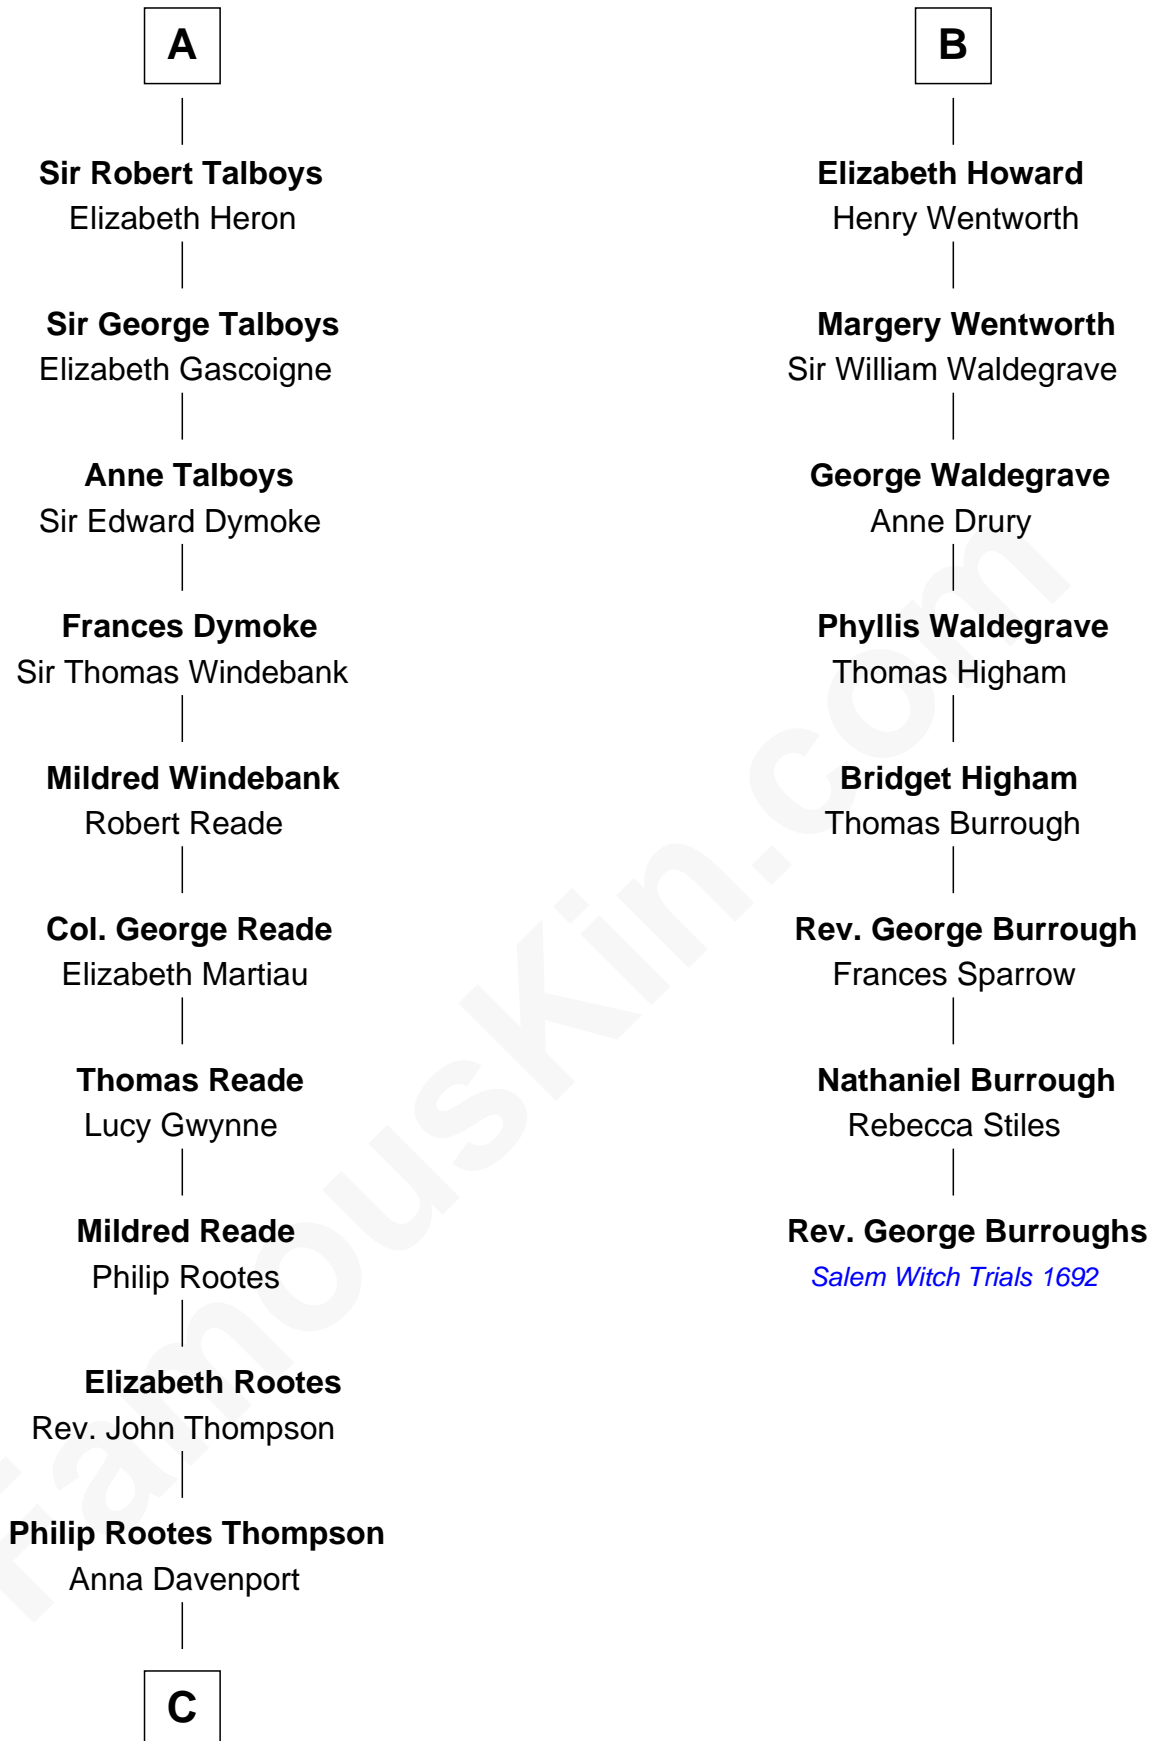

FamousKin.com
Relationship Chart of
General George S. Patton
U.S. Army - World War II

14th cousin 7 times removed of
Rev. George Burroughs
Executed for Witchcraft, Salem 1692

FamousKin.com