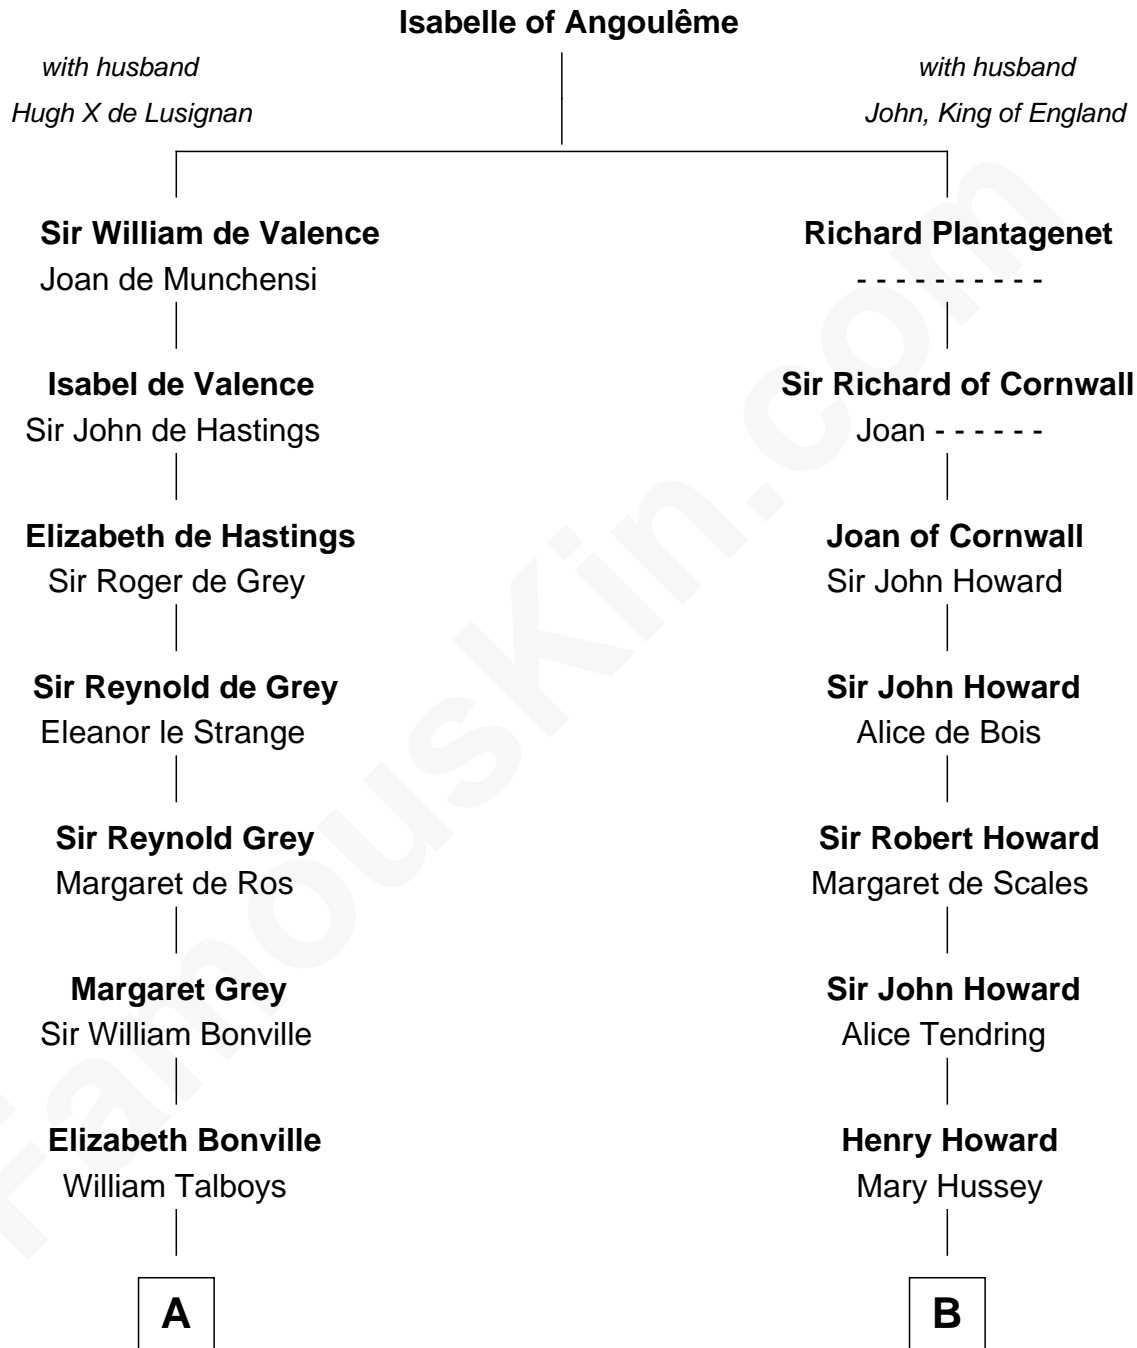

FamousKin.com
Relationship Chart of
General George S. Patton
U.S. Army - World War II

14th cousin 7 times removed of
Rev. George Burroughs
Executed for Witchcraft, Salem 1692

FamousKin.com