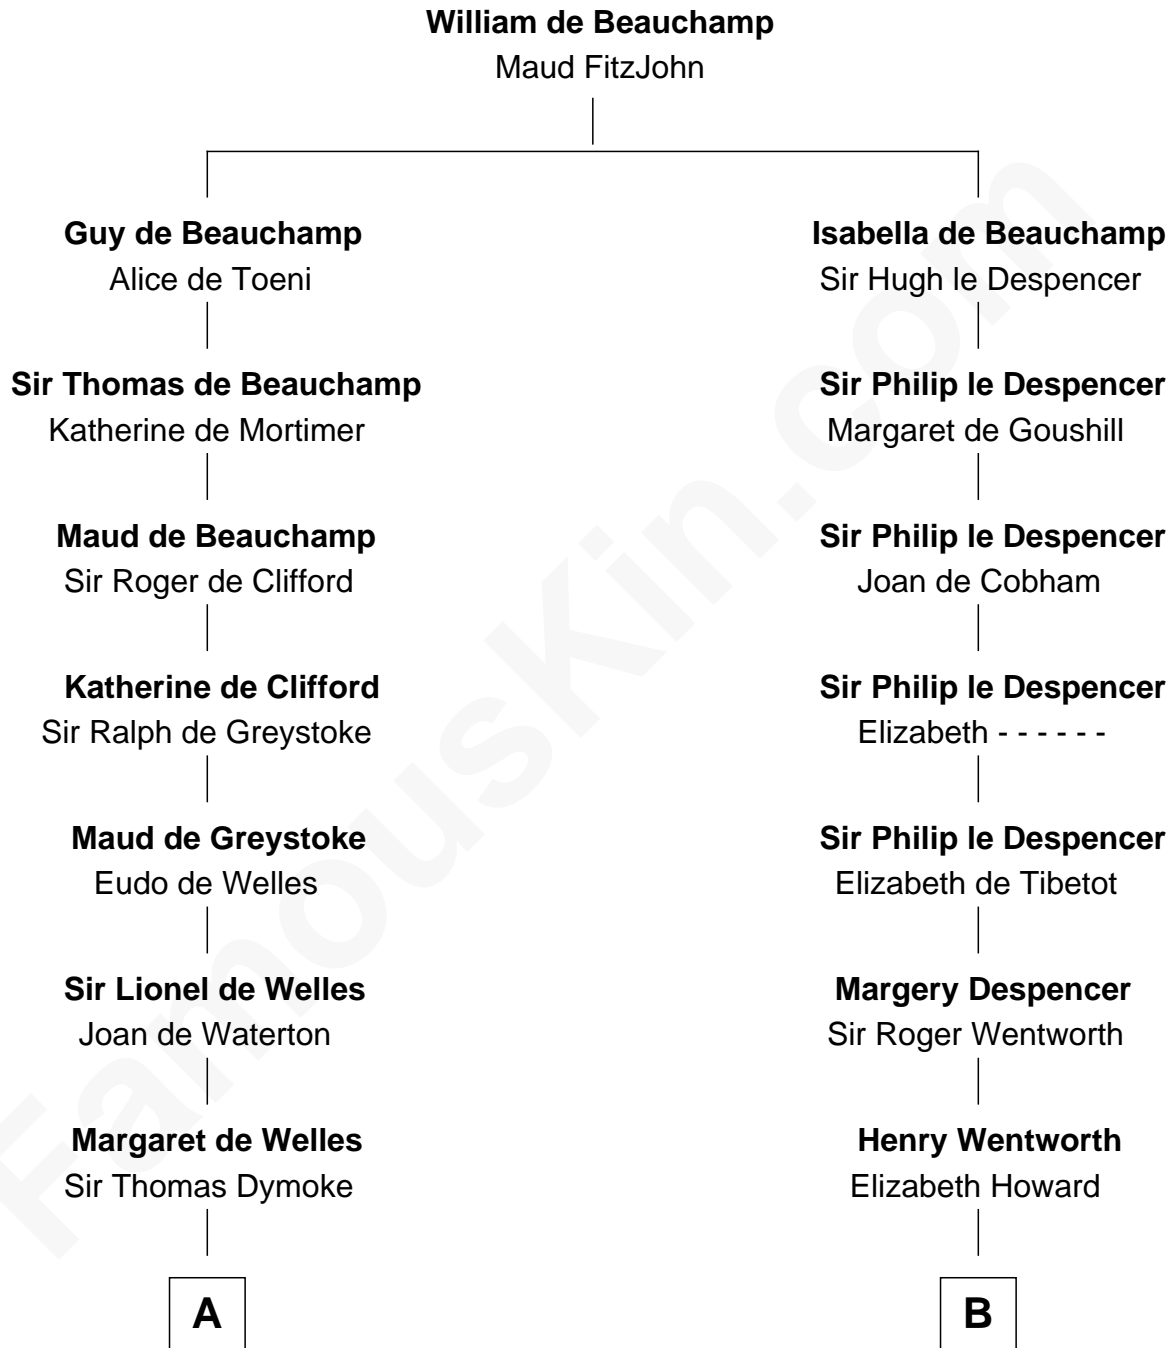

FamousKin.com
Relationship Chart of
General George S. Patton
U.S. Army - World War II

13th cousin 7 times removed of
Rev. George Burroughs
Executed for Witchcraft, Salem 1692

C

—
Susanna Thompson Thorton

Andrew Glassell

—
Susan Thornton Glassell

George Smith Patton

—
George Smith Patton

Ruth Wilson

—
General George S. Patton

U.S. Army - World War II

FamousKin.com