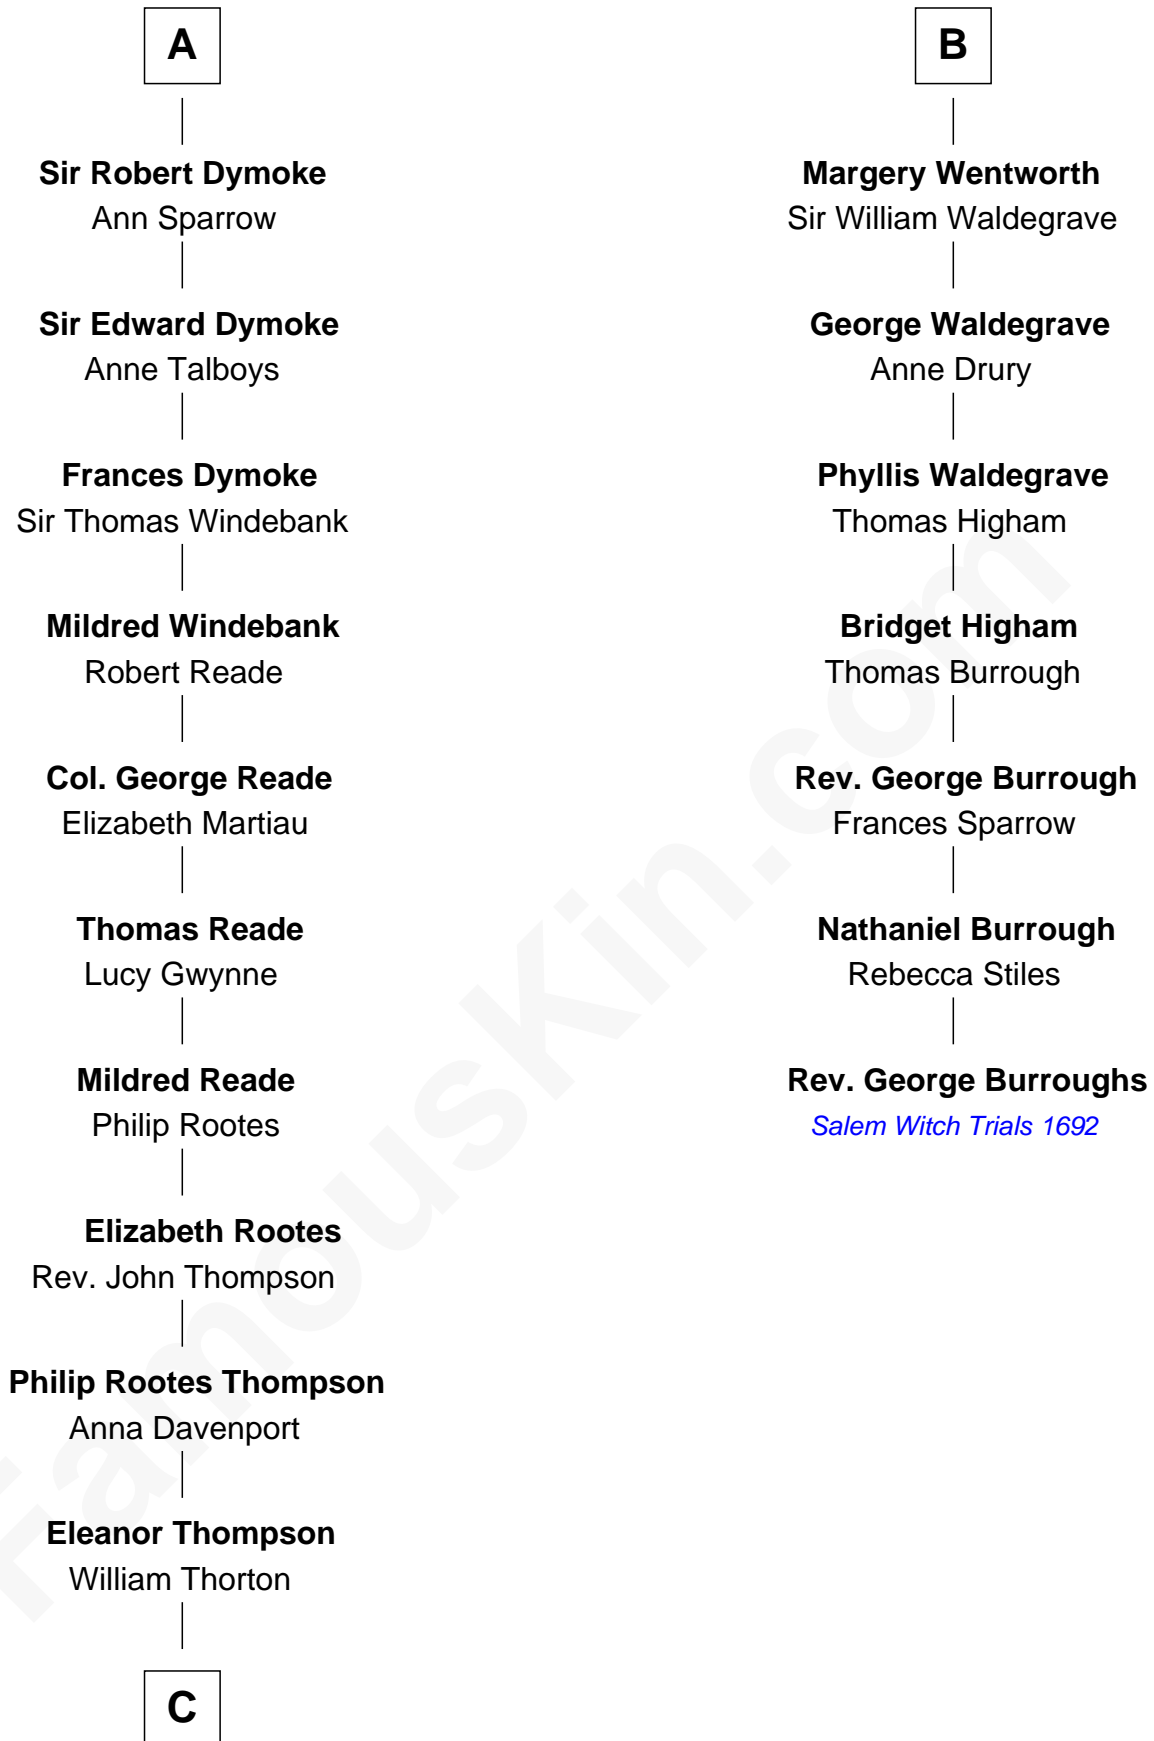

FamousKin.com
Relationship Chart of
General George S. Patton
U.S. Army - World War II

13th cousin 7 times removed of
Rev. George Burroughs
Executed for Witchcraft, Salem 1692

C

—
Susanna Thompson Thorton

Andrew Glassell

—
Susan Thornton Glassell

George Smith Patton

—
George Smith Patton

Ruth Wilson

—
General George S. Patton

U.S. Army - World War II

FamousKin.com