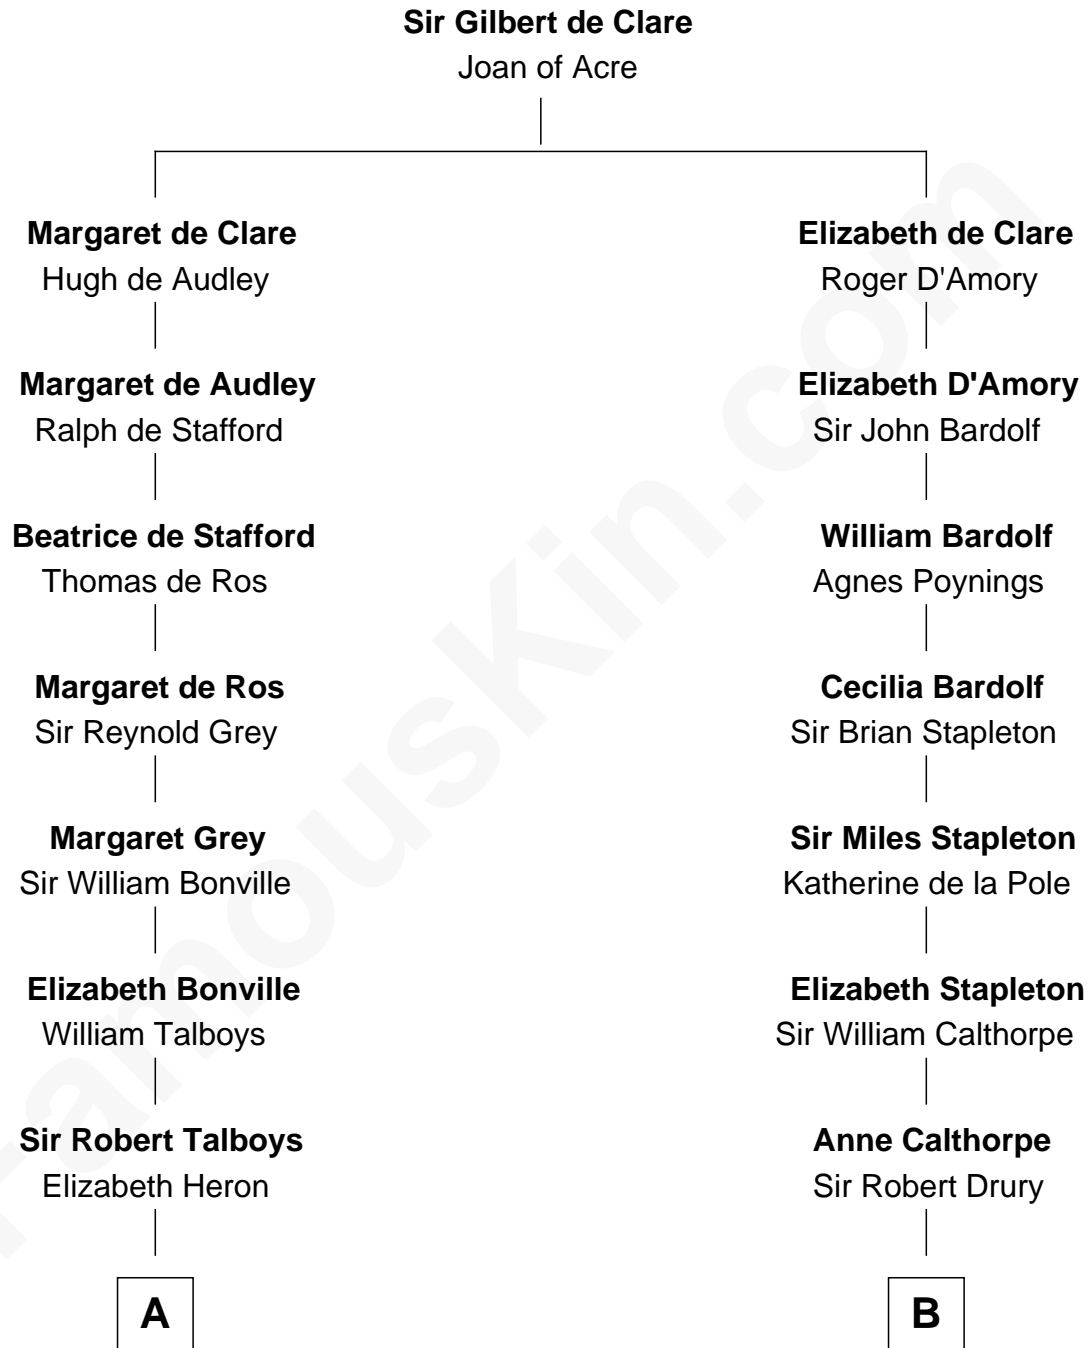

FamousKin.com
Relationship Chart of
General George S. Patton
U.S. Army - World War II

12th cousin 8 times removed of
Rev. George Burroughs
Executed for Witchcraft, Salem 1692

C

—
Susanna Thompson Thorton

Andrew Glassell

—
Susan Thornton Glassell

George Smith Patton

—
George Smith Patton

Ruth Wilson

—
General George S. Patton

U.S. Army - World War II

FamousKin.com