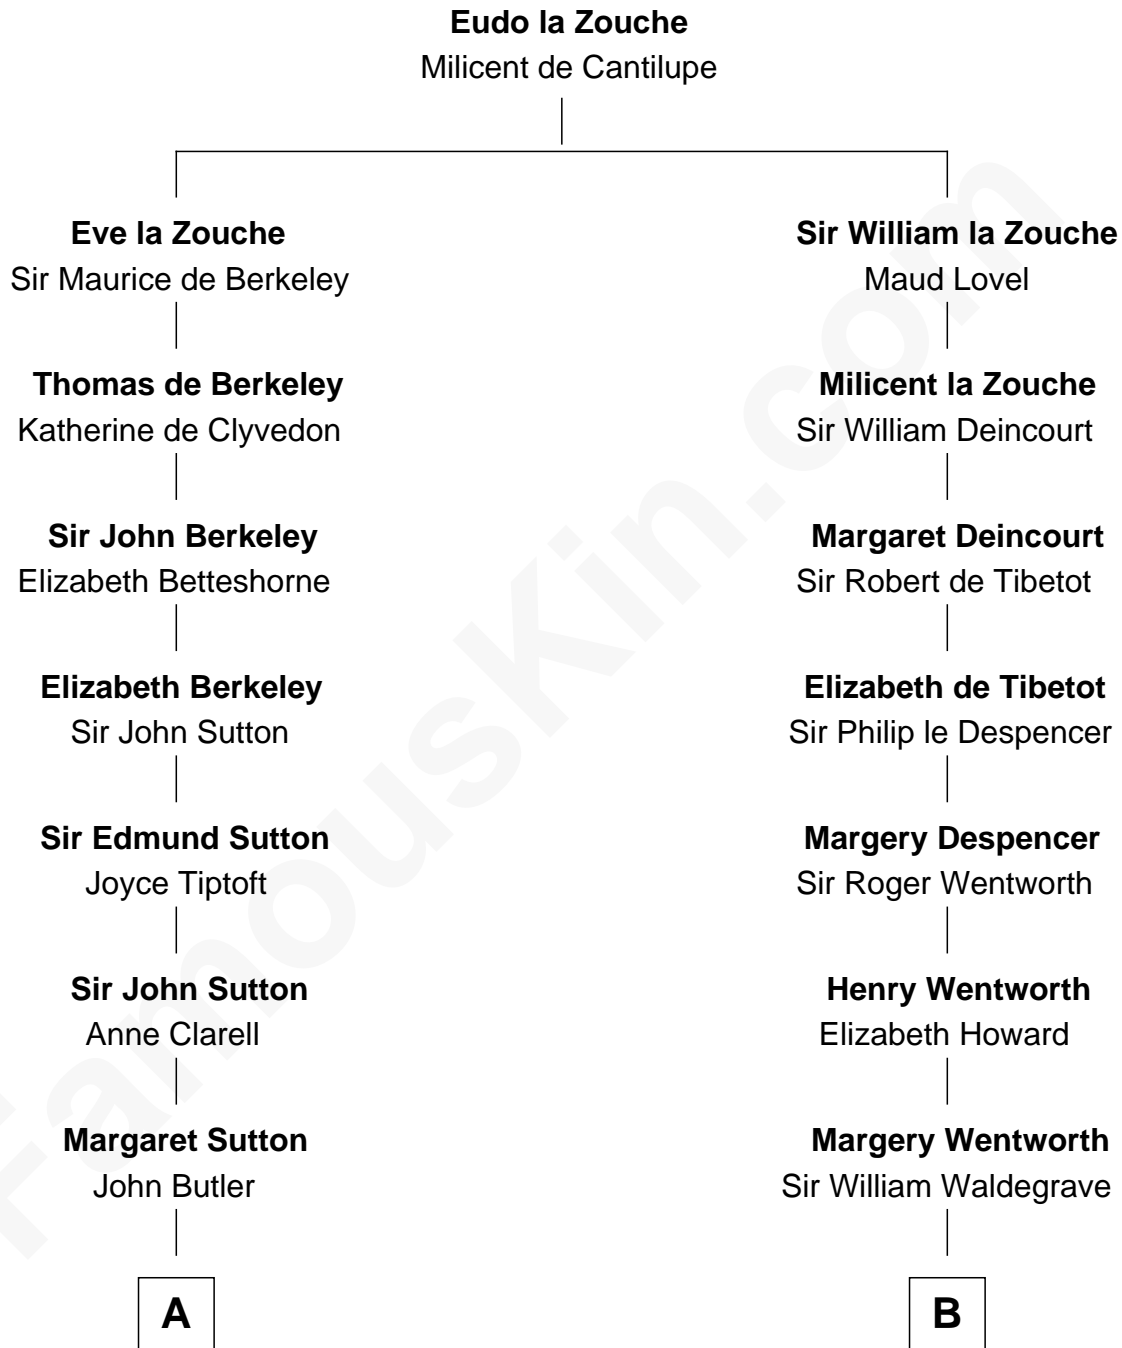

FamousKin.com
Relationship Chart of
General George S. Patton
U.S. Army - World War II

12th cousin 7 times removed of
Rev. George Burroughs
Executed for Witchcraft, Salem 1692

C

—
Susan Thornton Glassell

George Smith Patton