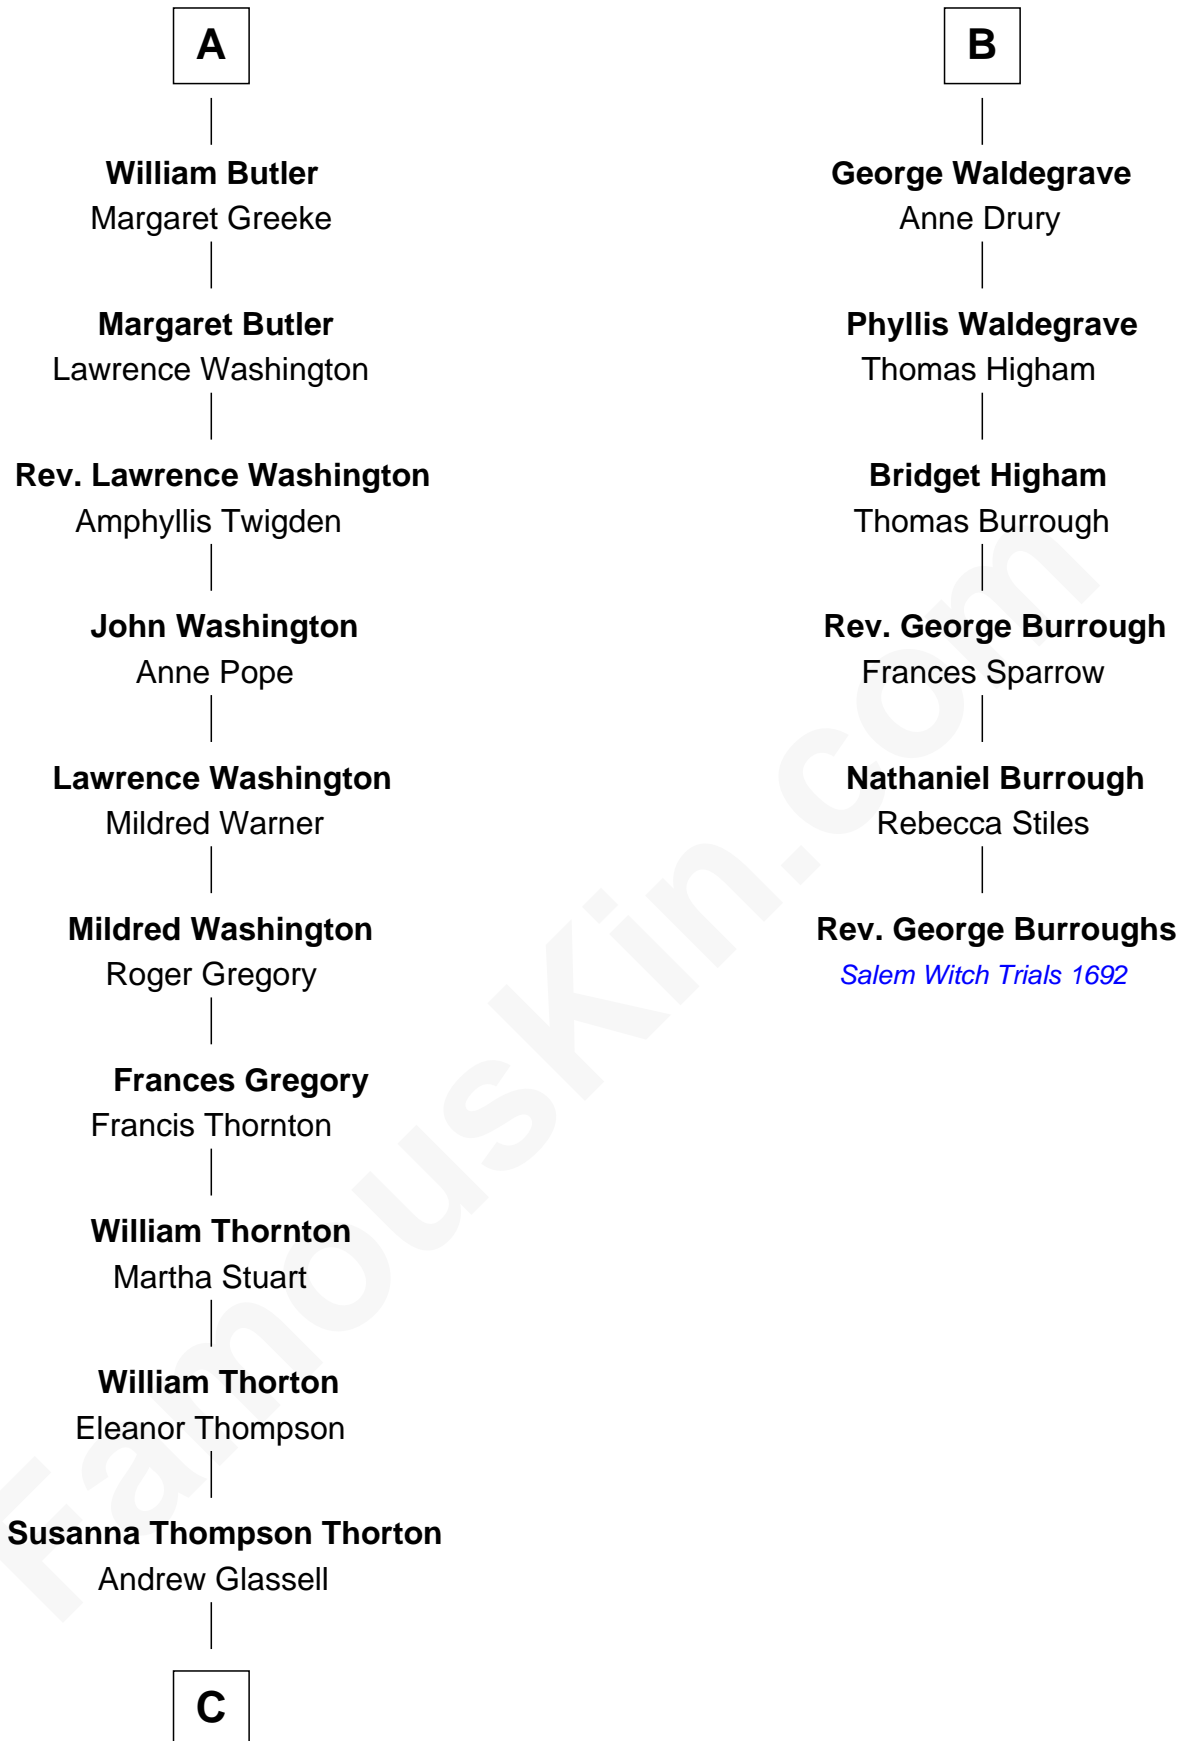

FamousKin.com
Relationship Chart of
General George S. Patton
U.S. Army - World War II

12th cousin 7 times removed of
Rev. George Burroughs
Executed for Witchcraft, Salem 1692

C

—
Susan Thornton Glassell

George Smith Patton

—
George Smith Patton

Ruth Wilson

—
General George S. Patton

U.S. Army - World War II

FamousKin.com