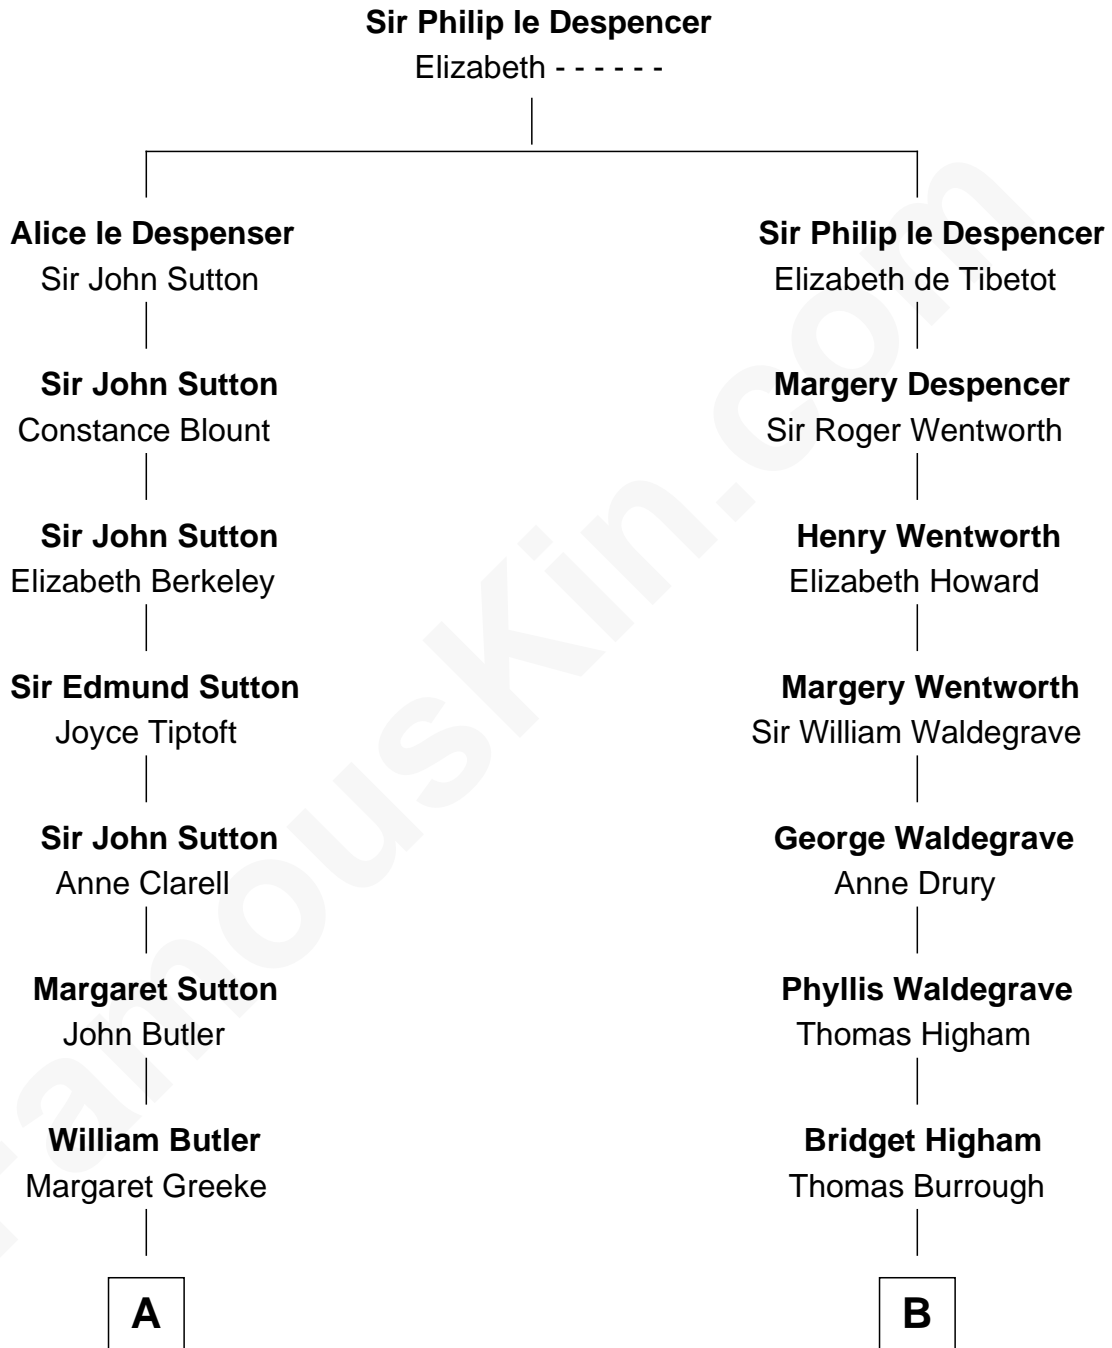

FamousKin.com
Relationship Chart of
General George S. Patton
U.S. Army - World War II

9th cousin 9 times removed of
Rev. George Burroughs
Executed for Witchcraft, Salem 1692

C

George Smith Patton

Ruth Wilson

General George S. Patton

U.S. Army - World War II

FamousKin.com