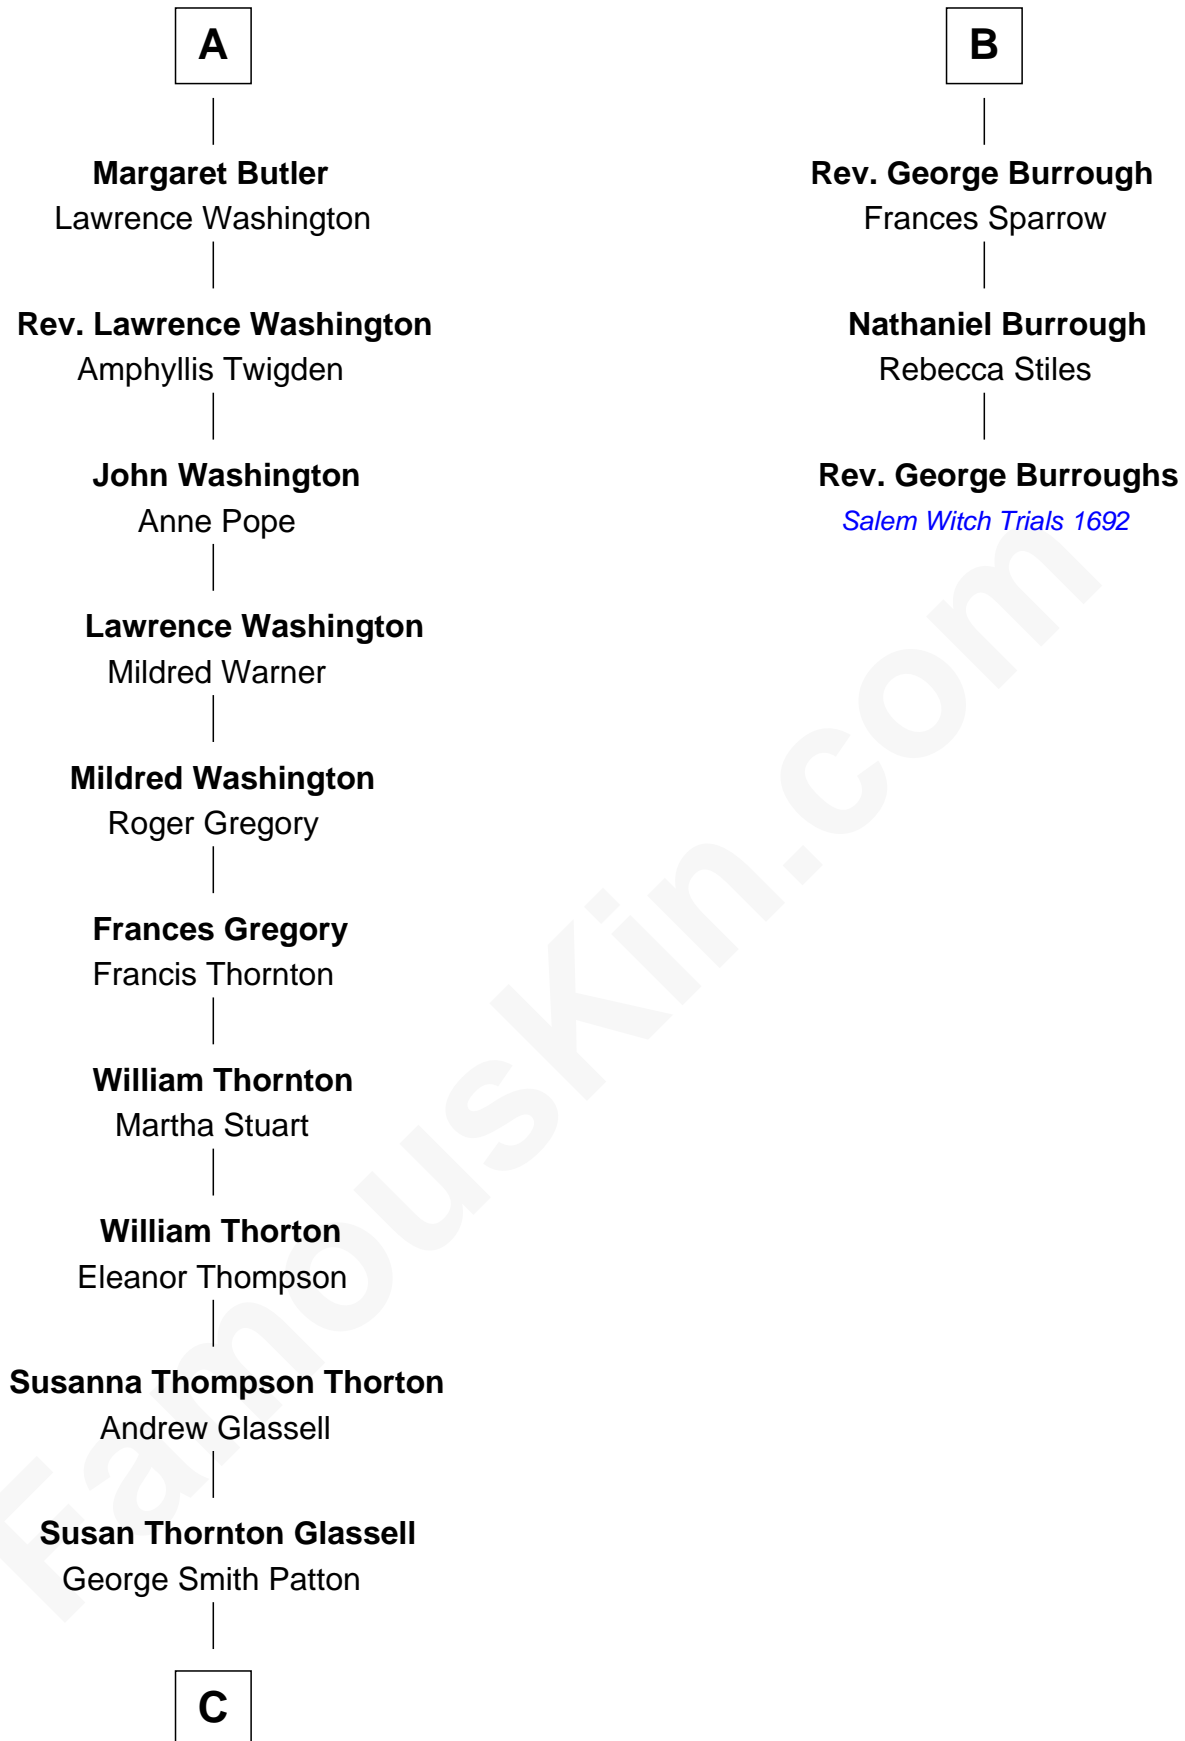

FamousKin.com
Relationship Chart of
General George S. Patton
U.S. Army - World War II

9th cousin 9 times removed of
Rev. George Burroughs
Executed for Witchcraft, Salem 1692

C

George Smith Patton

Ruth Wilson