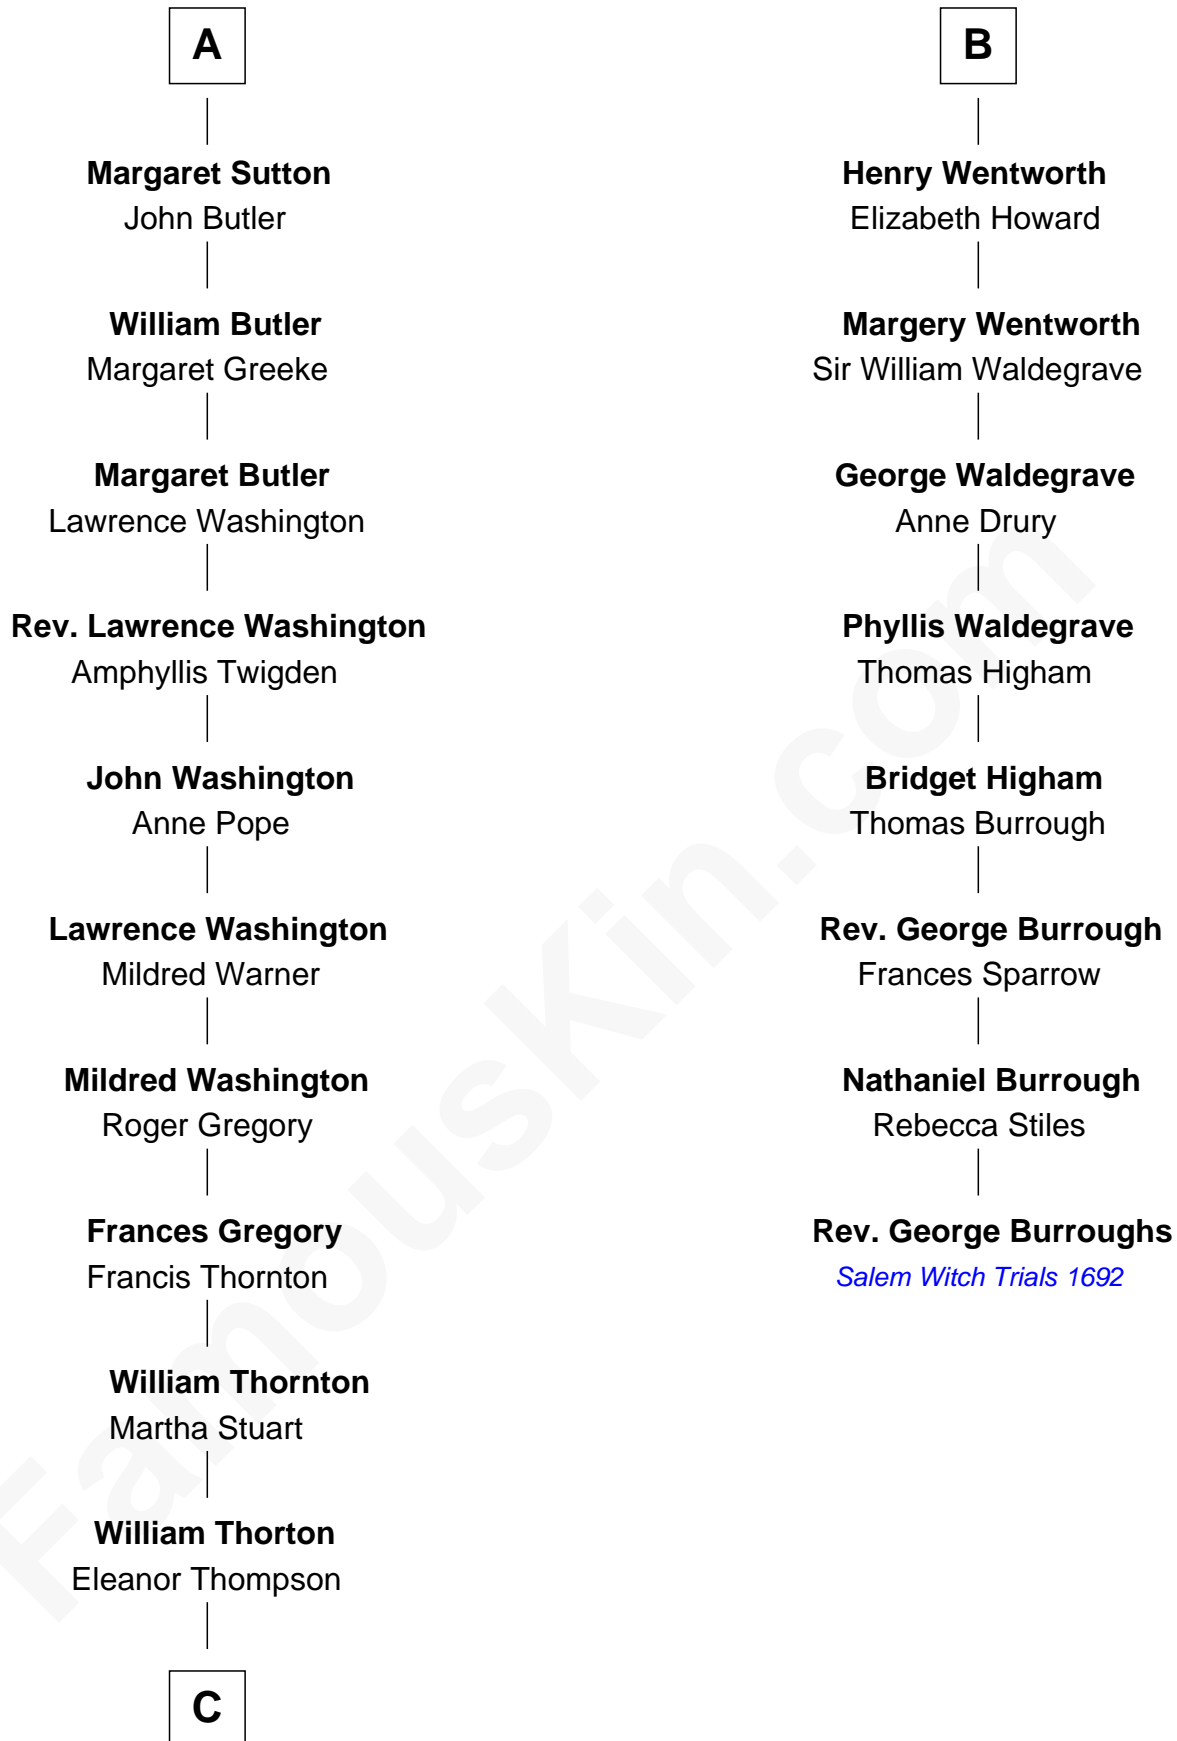

FamousKin.com
Relationship Chart of
General George S. Patton
U.S. Army - World War II

14th cousin 6 times removed of
Rev. George Burroughs
Executed for Witchcraft, Salem 1692

C

—
Susanna Thompson Thorton

Andrew Glassell

—
Susan Thornton Glassell

George Smith Patton

—
George Smith Patton

Ruth Wilson

—
General George S. Patton

U.S. Army - World War II

FamousKin.com