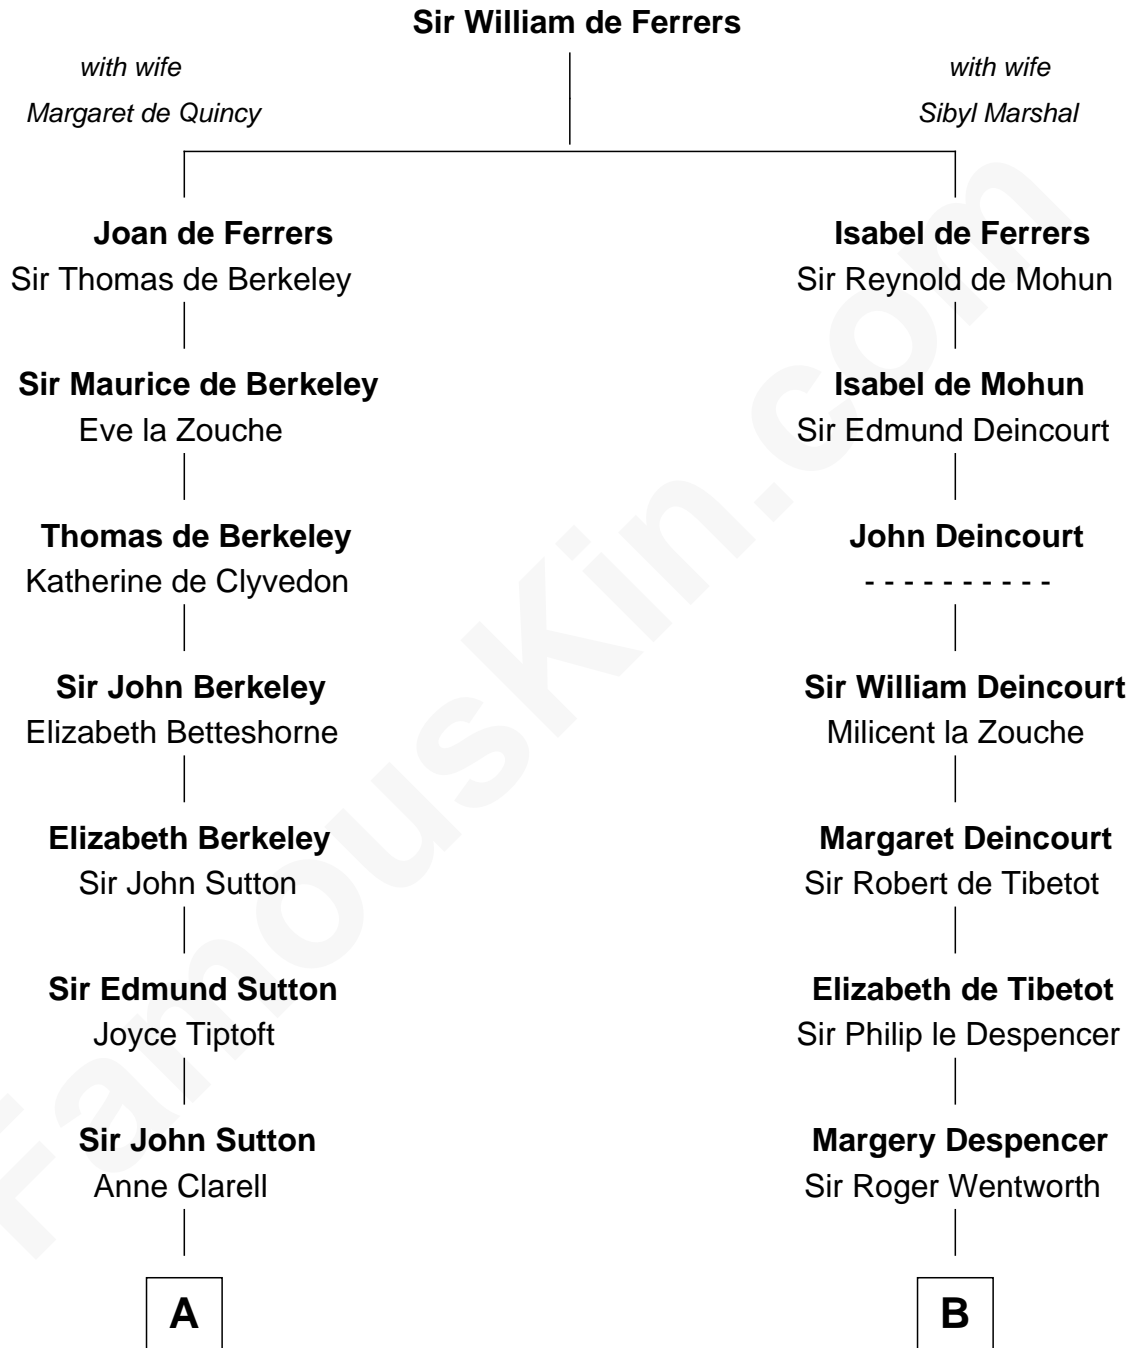

FamousKin.com
Relationship Chart of
General George S. Patton
U.S. Army - World War II

14th cousin 6 times removed of
Rev. George Burroughs
Executed for Witchcraft, Salem 1692

C

—
Susanna Thompson Thorton

Andrew Glassell

—
Susan Thornton Glassell

George Smith Patton

—
George Smith Patton

Ruth Wilson

—
General George S. Patton

U.S. Army - World War II

FamousKin.com