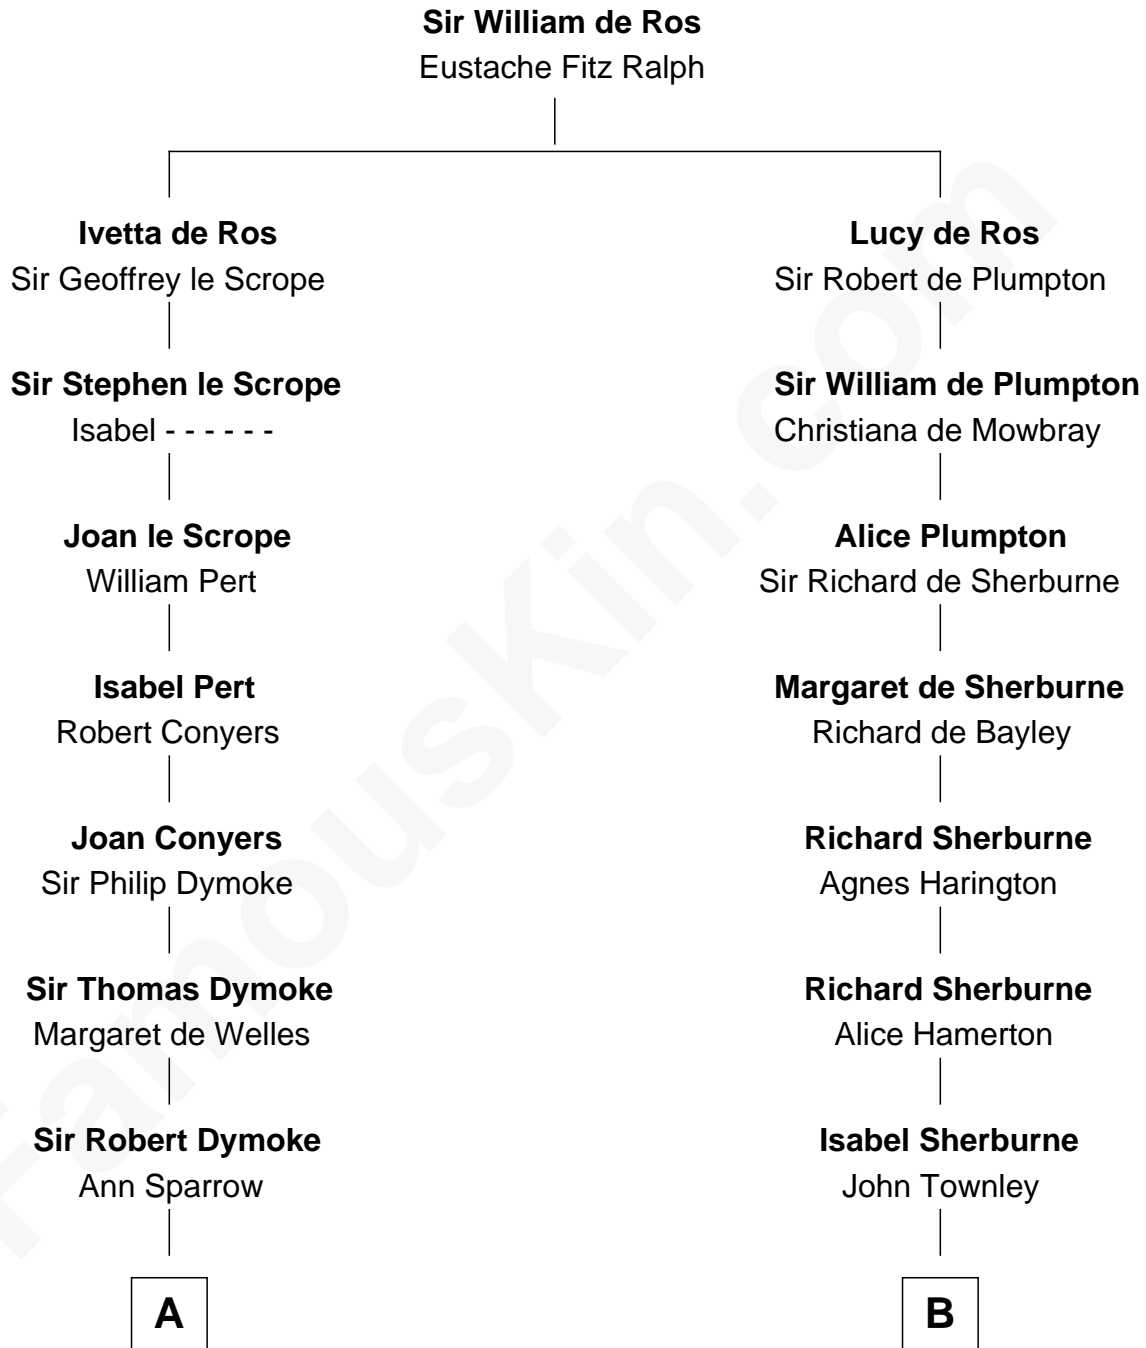

FamousKin.com
Relationship Chart of
General George S. Patton
U.S. Army - World War II

18th cousin 1 time removed of
Robert Brooke
10th Governor of Virginia

C

Susan Thornton Glassell

George Smith Patton

George Smith Patton

Ruth Wilson

General George S. Patton

U.S. Army - World War II

D

Ann Hay Taliaferro

Richard Brooke

Robert Brooke

10th Governor of Virginia