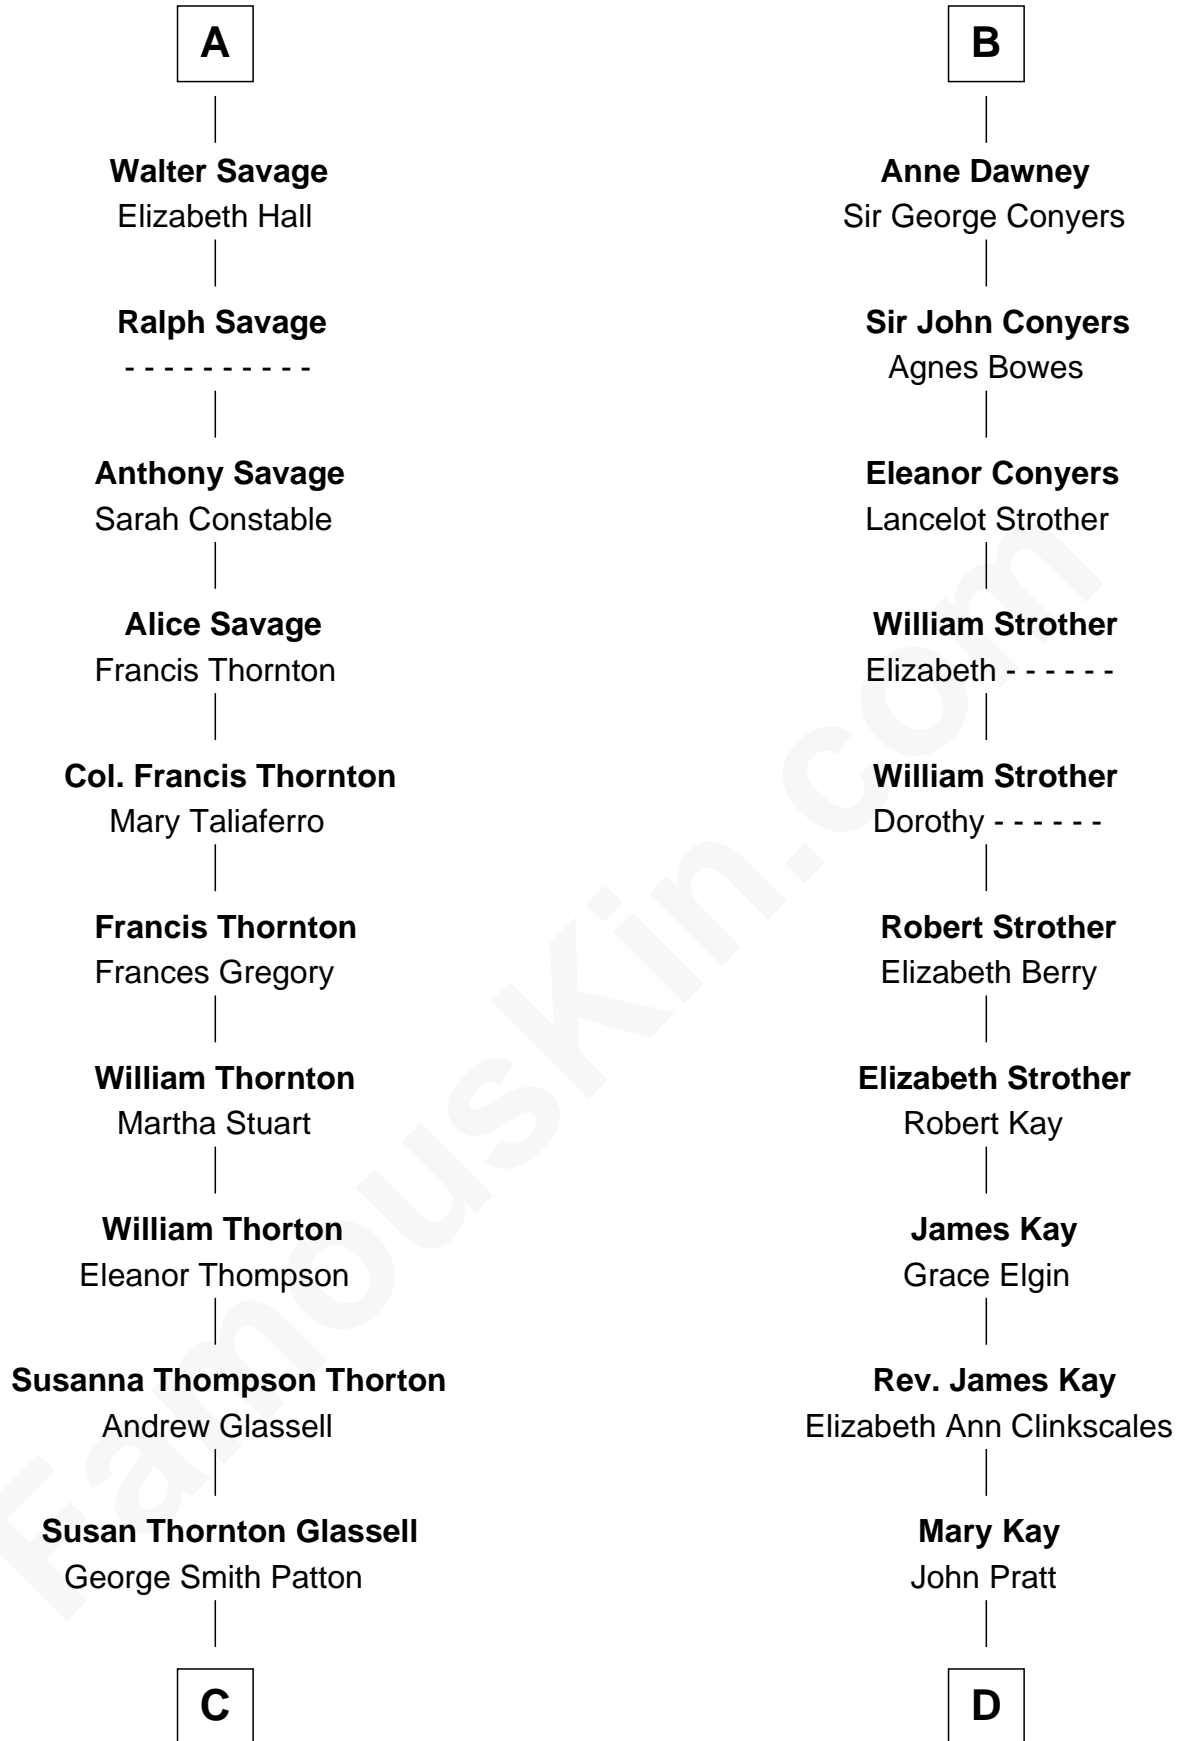

FamousKin.com
Relationship Chart of
General George S. Patton
U.S. Army - World War II

18th cousin 2 times removed of

Jimmy Carter
39th U.S. President

FamousKin.com