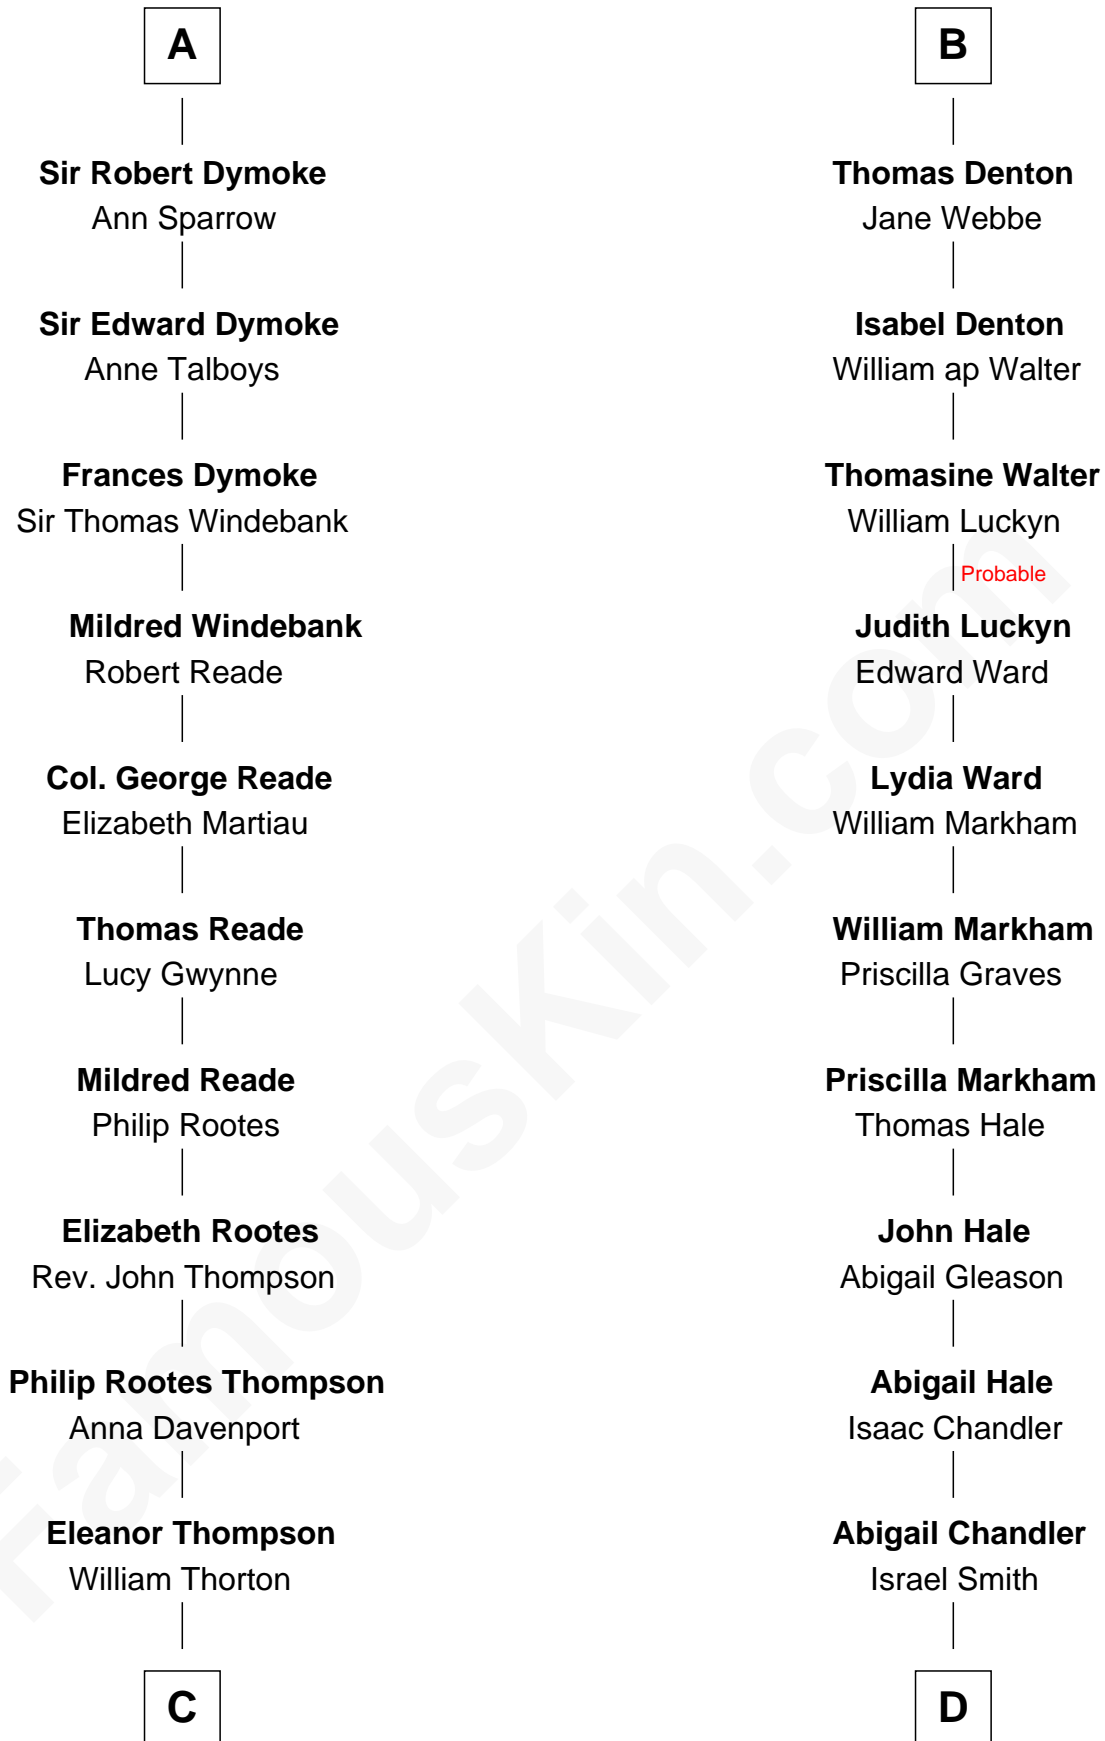

FamousKin.com
Relationship Chart of
General George S. Patton
U.S. Army - World War II

19th cousin 1 time removed of
Rutherford B. Hayes
19th U.S. President

Sir Robert de Ros
 Isabel de Aubeney

FamousKin.com