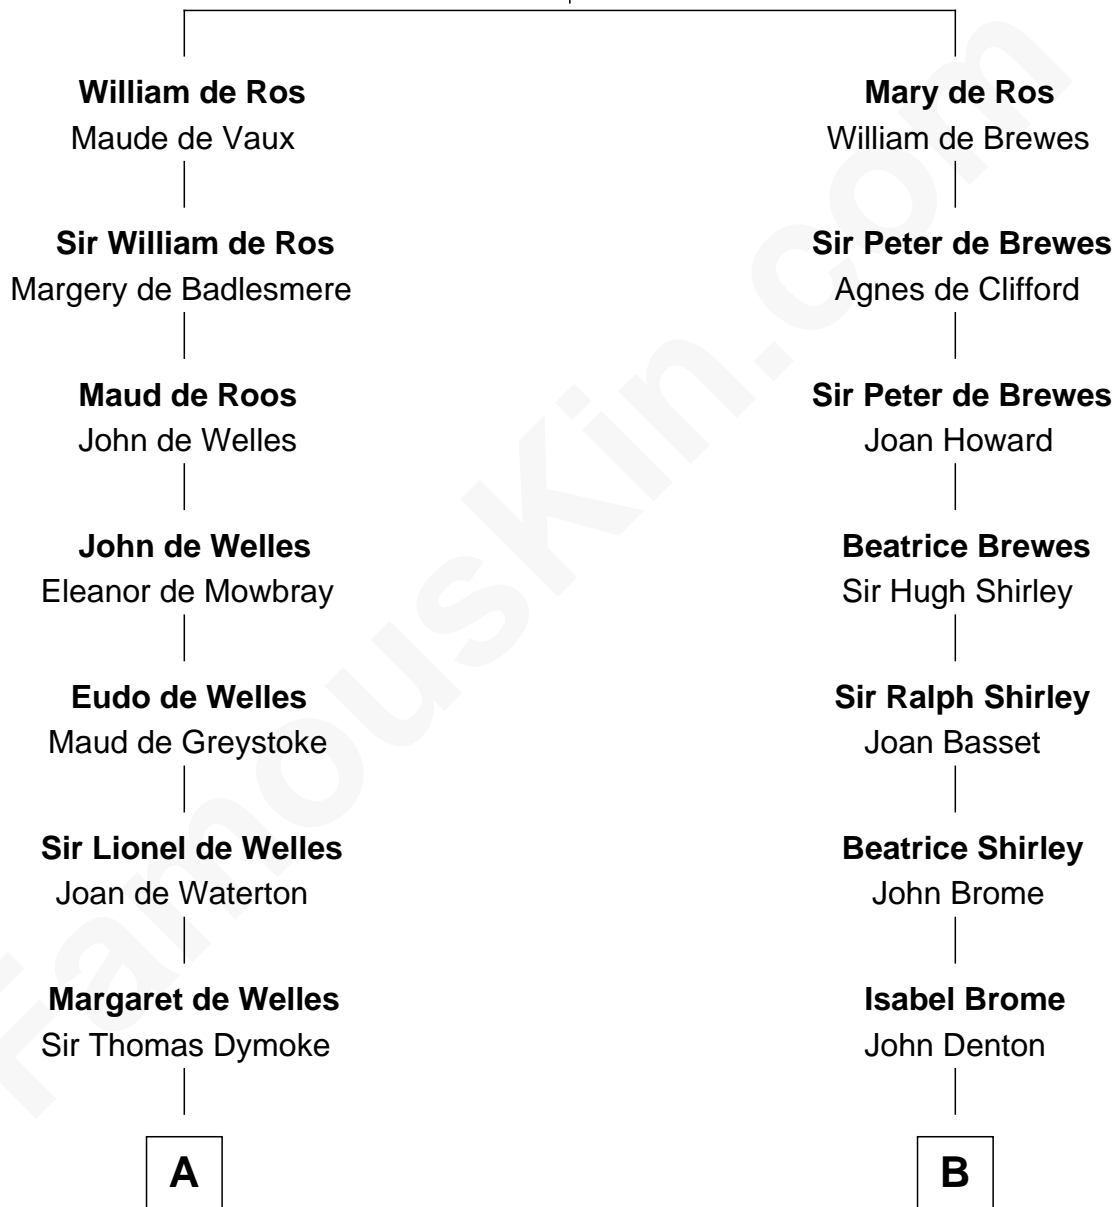

FamousKin.com
Relationship Chart of
General George S. Patton
U.S. Army - World War II

19th cousin 1 time removed of
Rutherford B. Hayes
19th U.S. President

Sir Robert de Ros
 Isabel de Aubeney

FamousKin.com