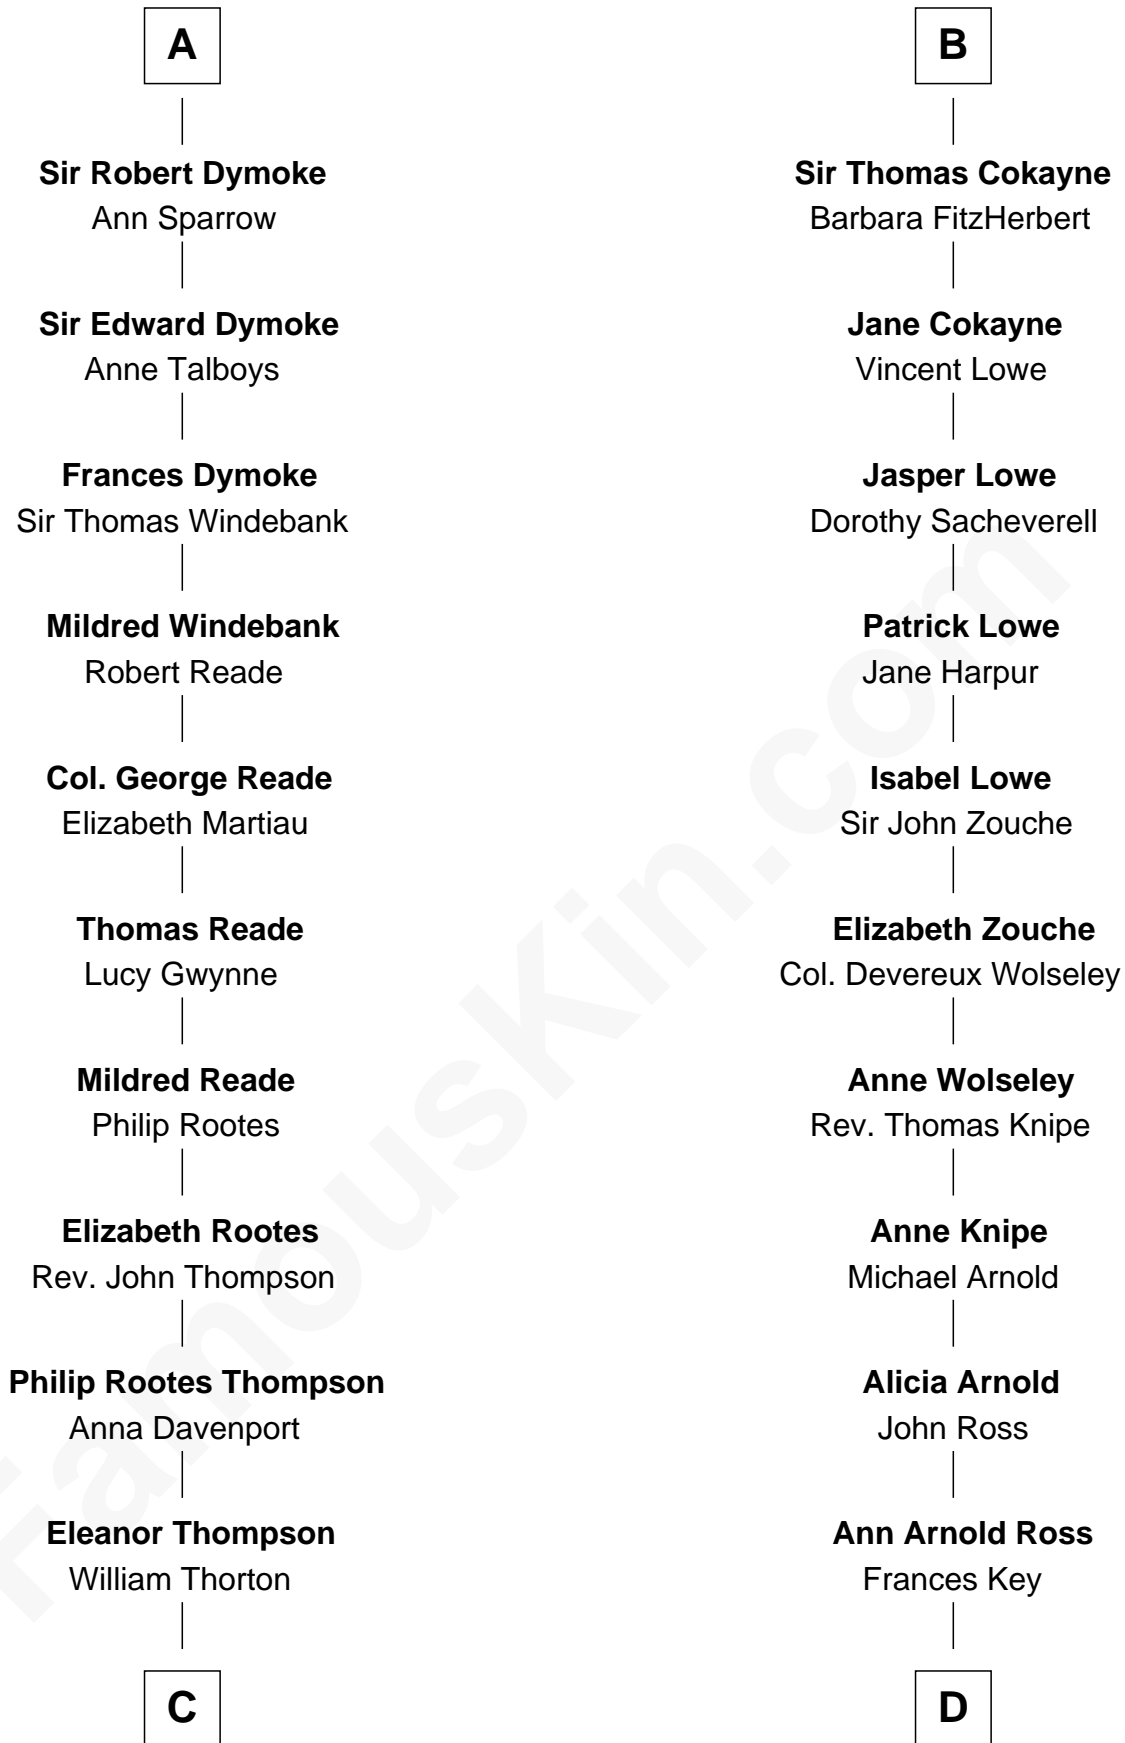

**FamousKin.com**  
**Relationship Chart of**  
**General George S. Patton**  
*U.S. Army - World War II*

18th cousin 2 times removed of

**Francis Scott Key**  
*Author of "The Star Spangled Banner"*

FamousKin.com