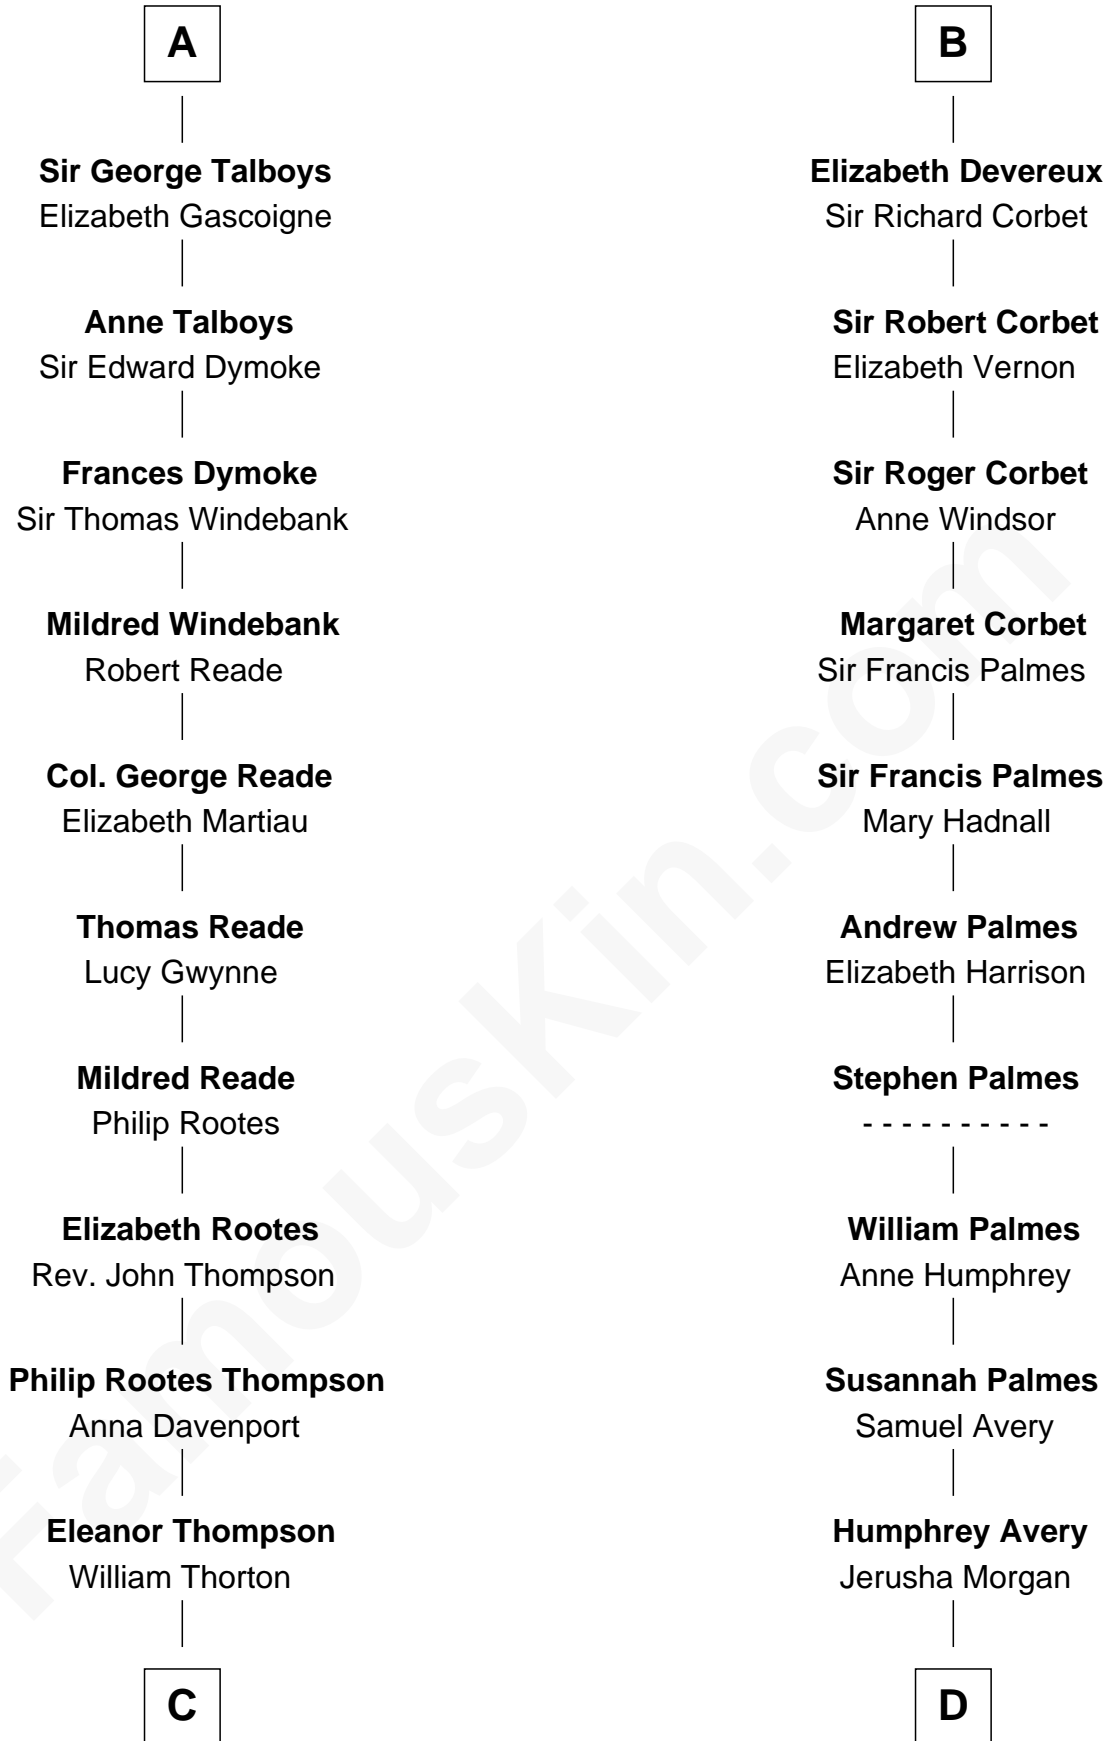

FamousKin.com
Relationship Chart of
General George S. Patton
U.S. Army - World War II

20th cousin 1 time removed of

John D. Rockefeller
Founder of the Standard Oil Company

Nicholas de Stafford

C

Susanna Thompson Thorton