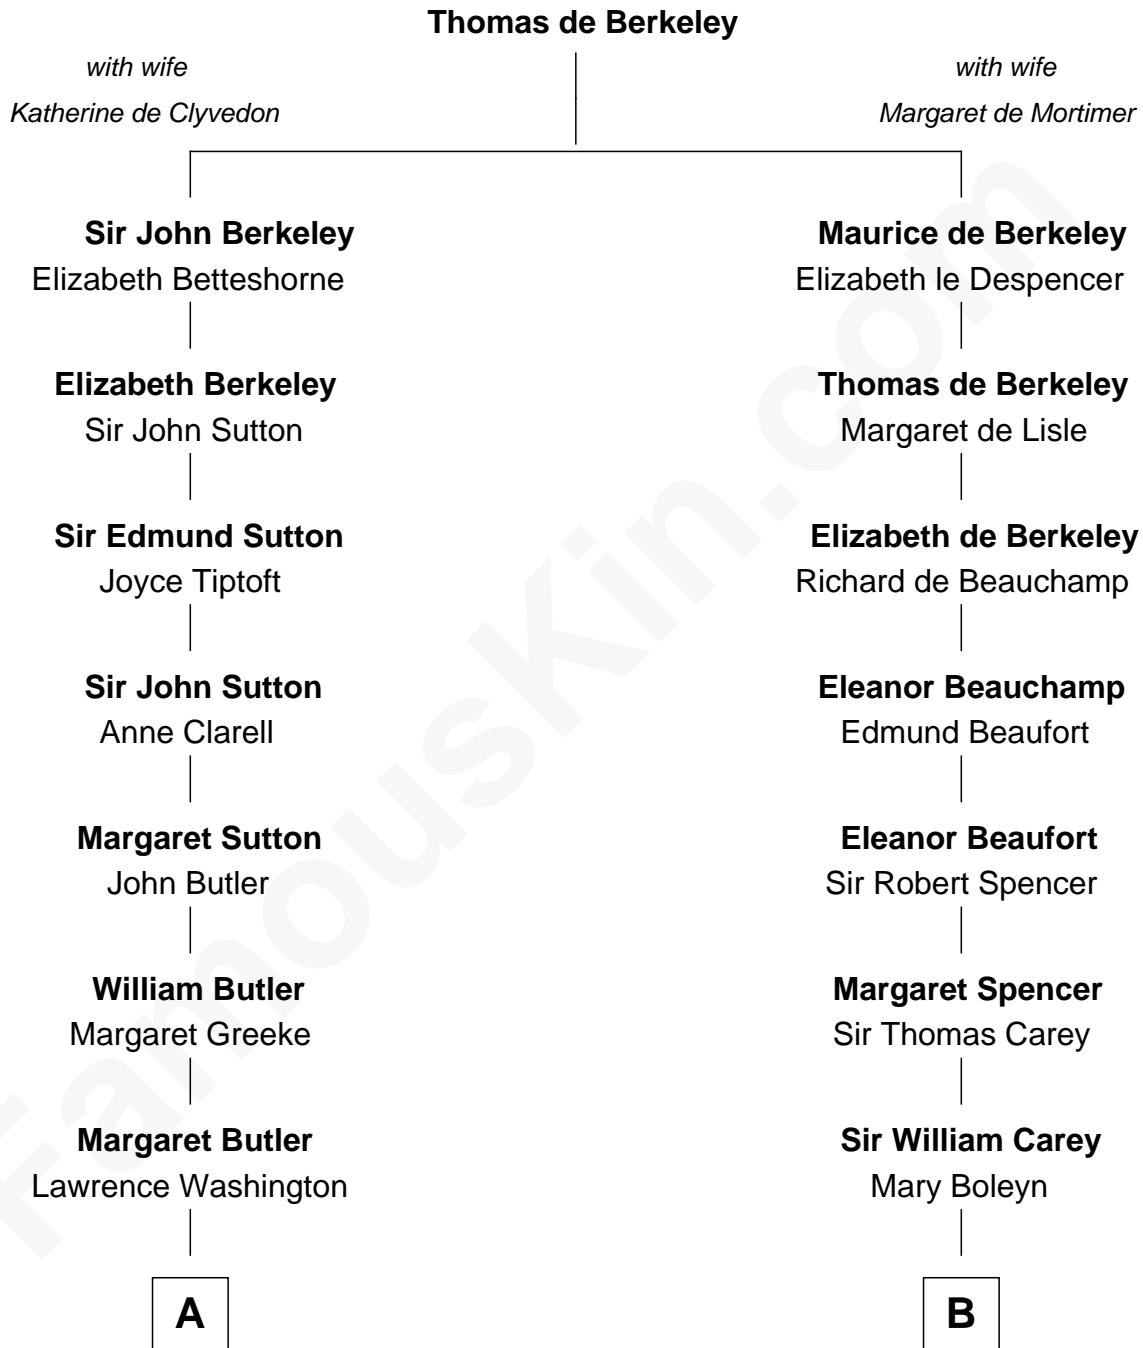

**FamousKin.com**  
**Relationship Chart of**  
**General George S. Patton**  
*U.S. Army - World War II*

17th cousin 1 time removed of

**John D. Rockefeller**  
*Founder of the Standard Oil Company*

**C**

|  
**William Avery Rockefeller**

Eliza Davison

|  
**John D. Rockefeller**

*Founder of the Standard Oil Company*

FamousKin.com