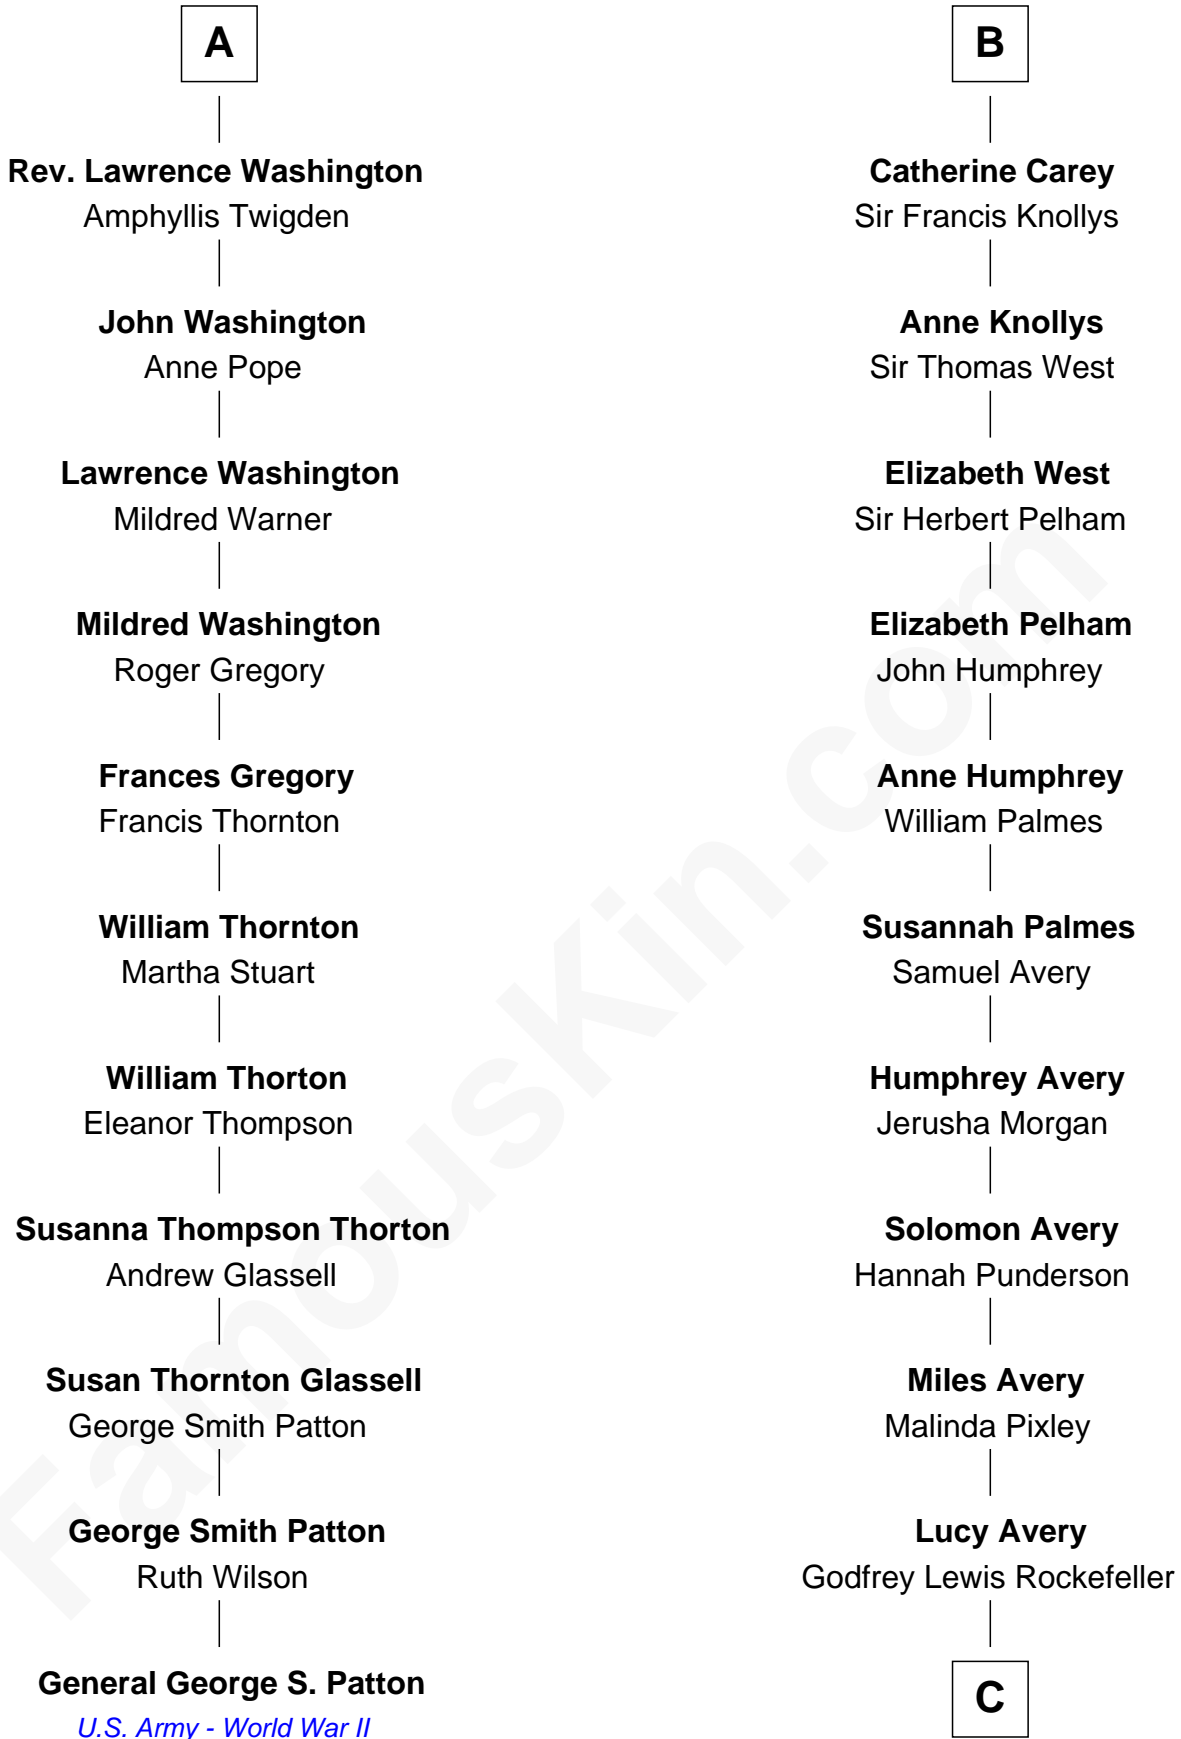

**FamousKin.com**  
**Relationship Chart of**  
**General George S. Patton**  
*U.S. Army - World War II*

17th cousin 1 time removed of

**John D. Rockefeller**  
*Founder of the Standard Oil Company*

**C**

|  
**William Avery Rockefeller**

Eliza Davison

|  
**John D. Rockefeller**

*Founder of the Standard Oil Company*

FamousKin.com