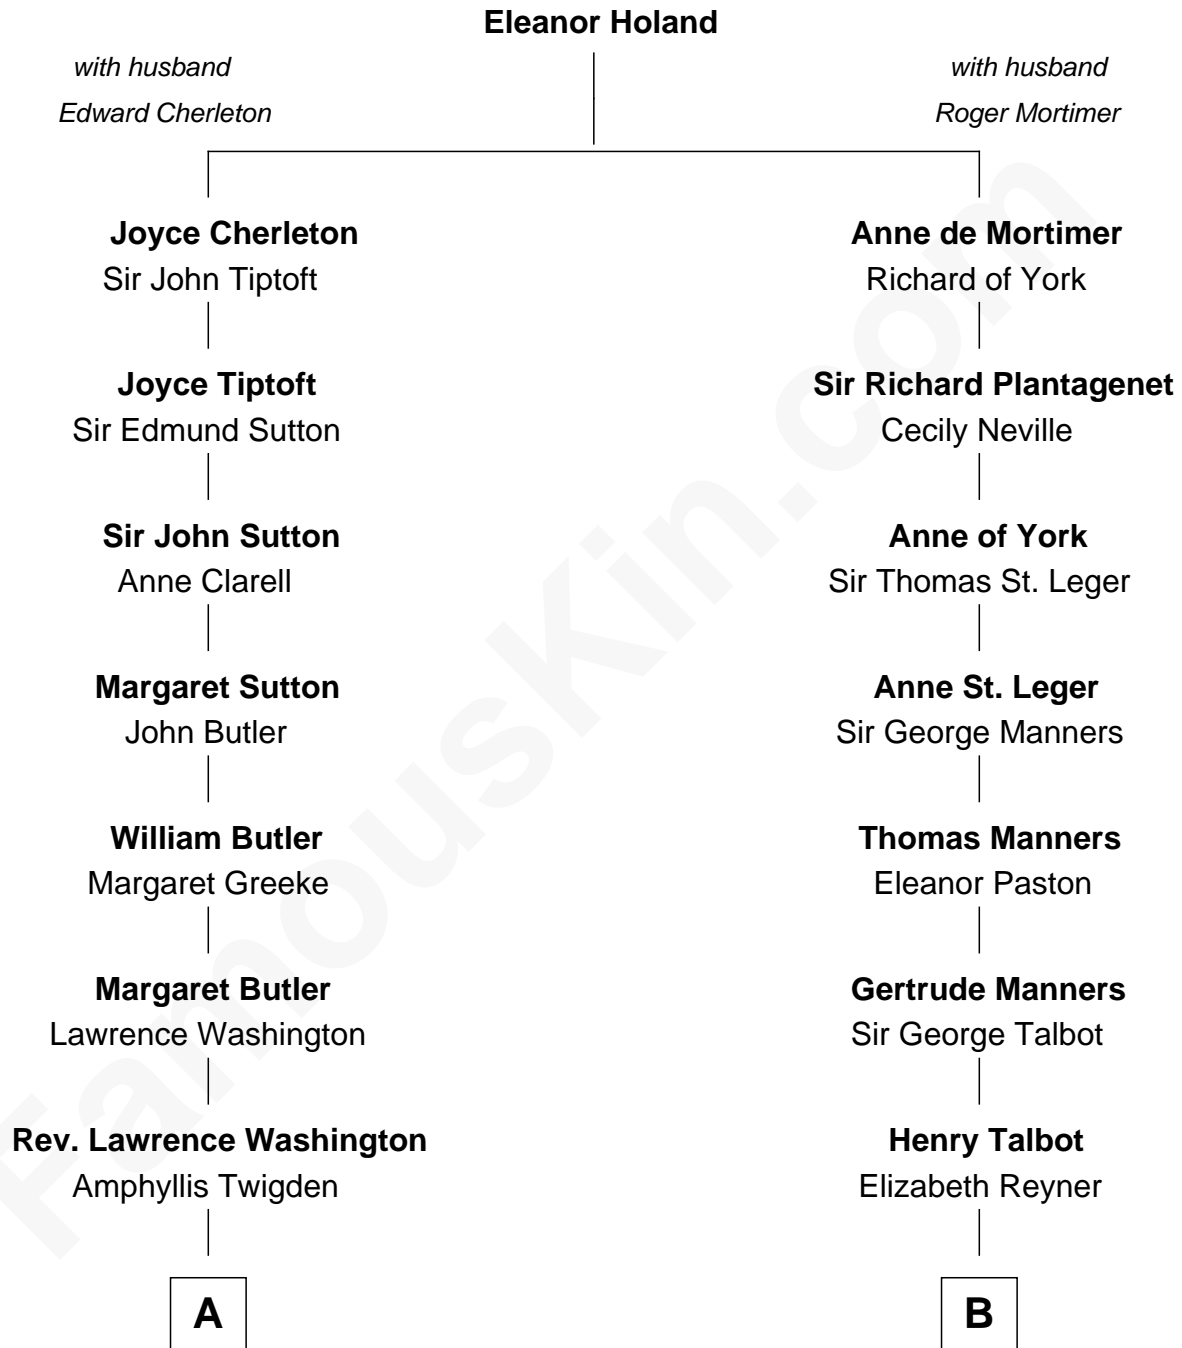

FamousKin.com
Relationship Chart of
General George S. Patton
U.S. Army - World War II

16th cousin 2 times removed of

Camilla Parker Bowles
Queen Consort of the United Kingdom

C

Rosalind Maud Cubitt
Bruce Middleton Hope Shand

Camilla Parker Bowles
Queen Consort

FamousKin.com