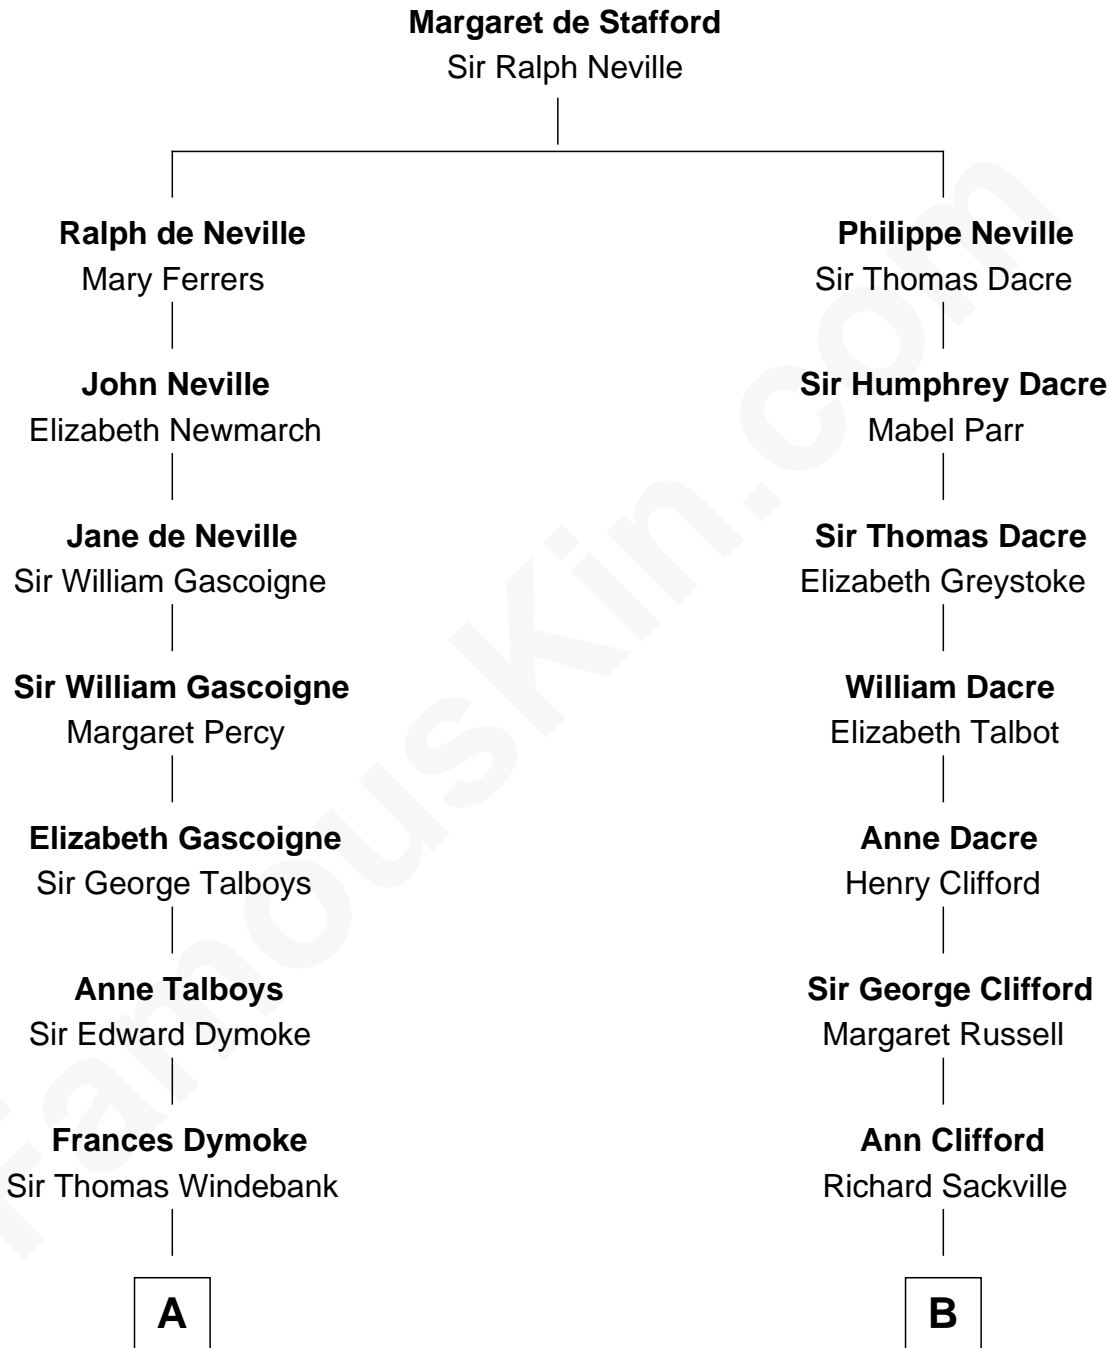

**FamousKin.com**  
**Relationship Chart of**  
**General George S. Patton**  
*U.S. Army - World War II*

**17th cousin of**  
**Camilla Parker Bowles**  
*Queen Consort of the United Kingdom*

Camilla Parker Bowles photo by [Agência Brasil](#) (CC BY 3.0 BRAZIL)