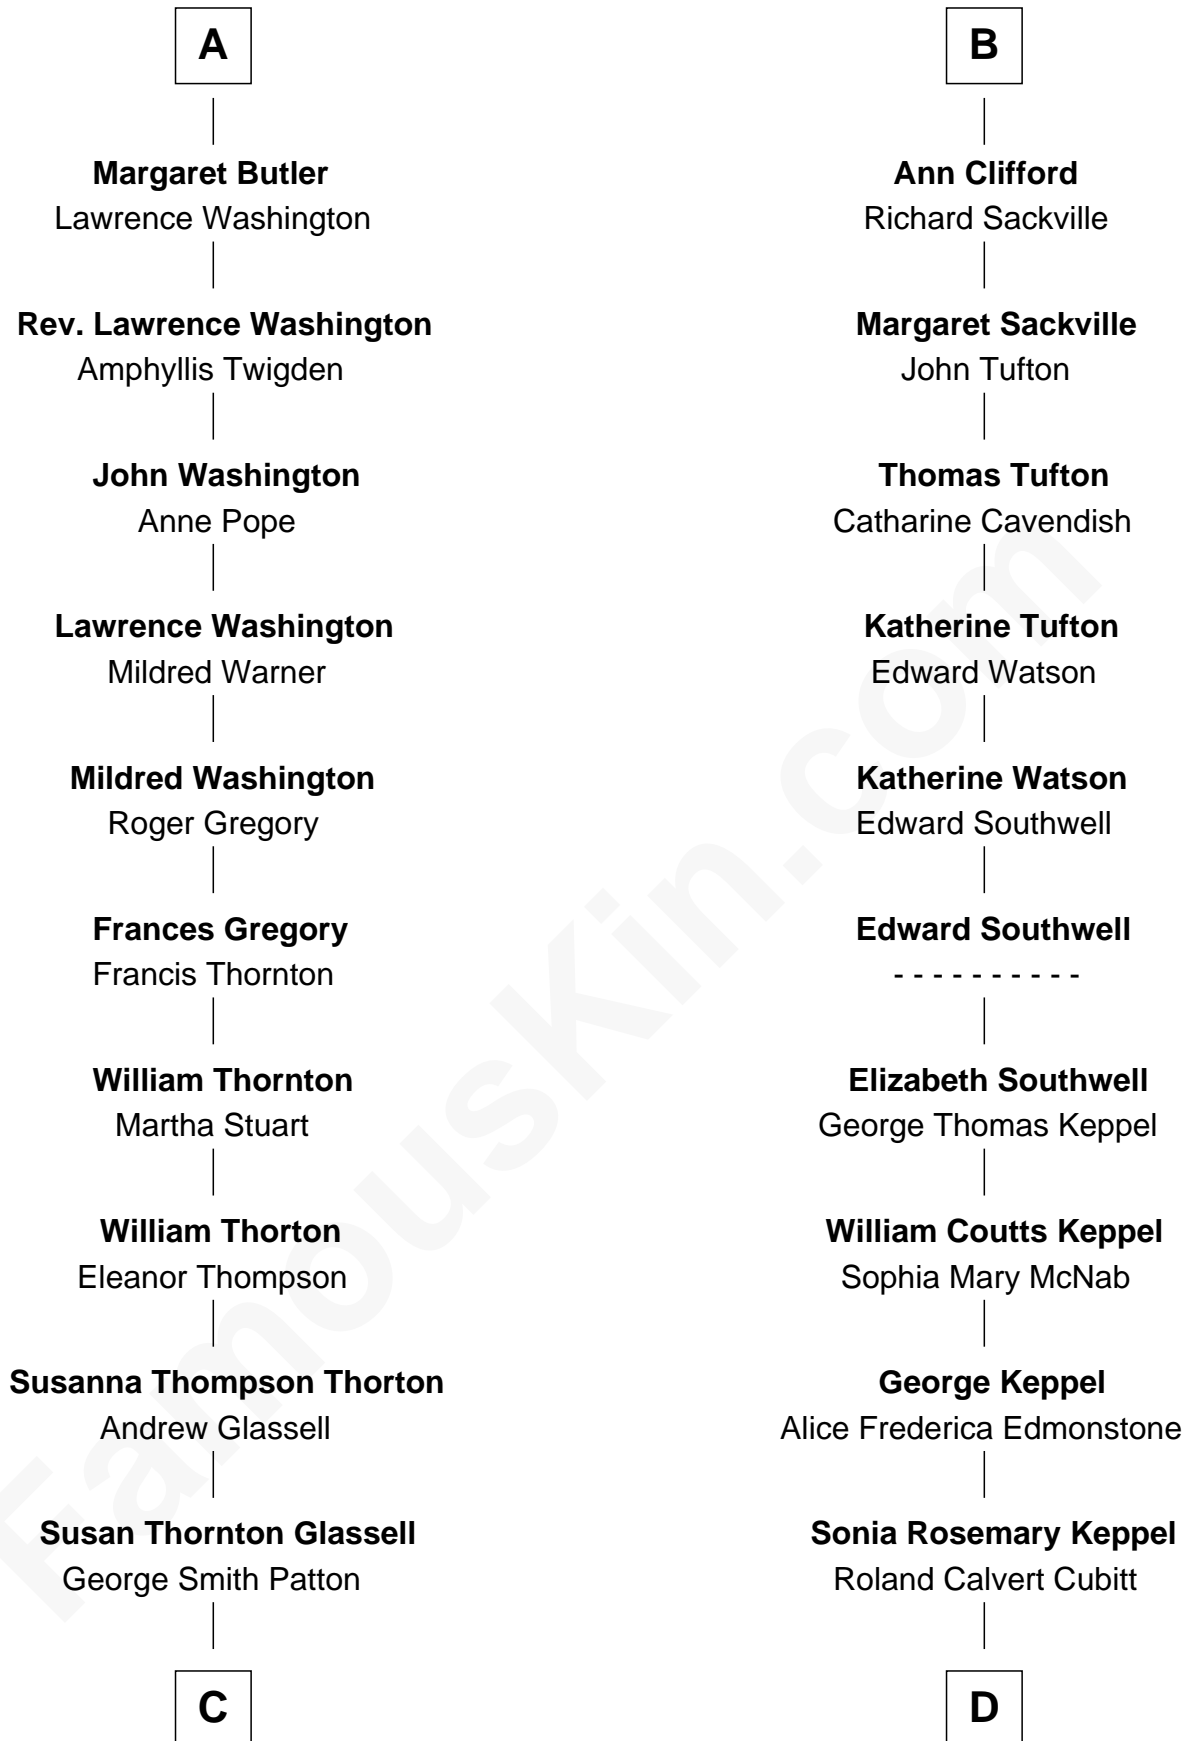

FamousKin.com
Relationship Chart of
General George S. Patton
U.S. Army - World War II

18th cousin of
Camilla Parker Bowles
Queen Consort of the United Kingdom

C

George Smith Patton

Ruth Wilson

General George S. Patton

U.S. Army - World War II

D

Rosalind Maud Cubitt

Bruce Middleton Hope Shand

Camilla Parker Bowles

Queen Consort

FamousKin.com