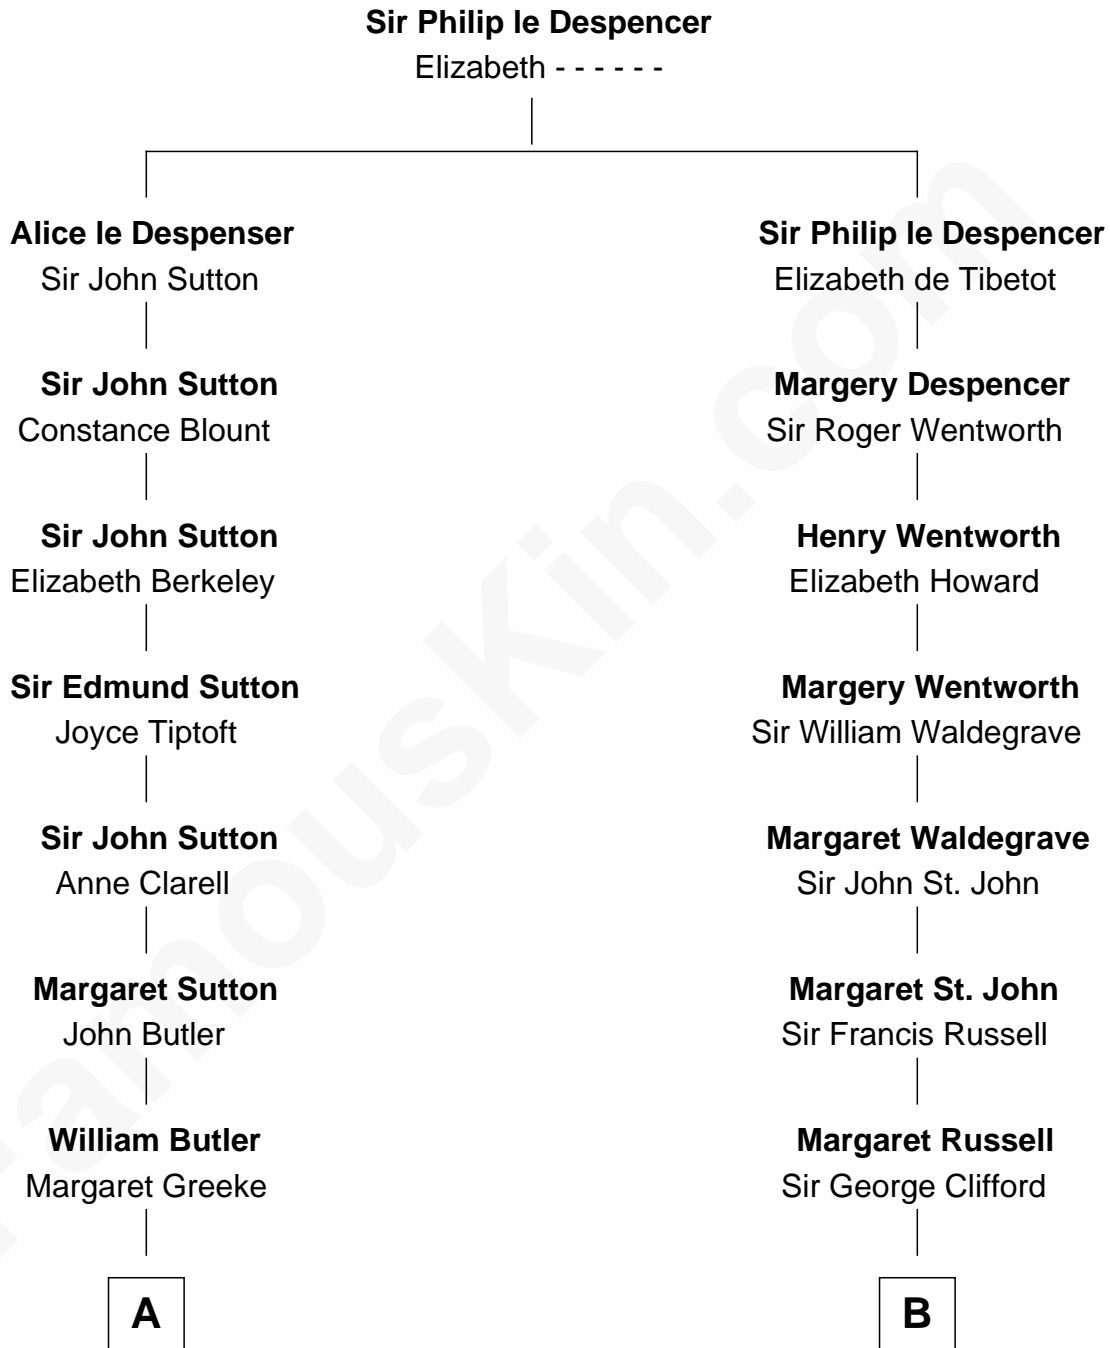

FamousKin.com
Relationship Chart of
General George S. Patton
U.S. Army - World War II

18th cousin of
Camilla Parker Bowles
Queen Consort of the United Kingdom

C

George Smith Patton

Ruth Wilson

General George S. Patton

U.S. Army - World War II

D

Rosalind Maud Cubitt

Bruce Middleton Hope Shand

Camilla Parker Bowles

Queen Consort

FamousKin.com