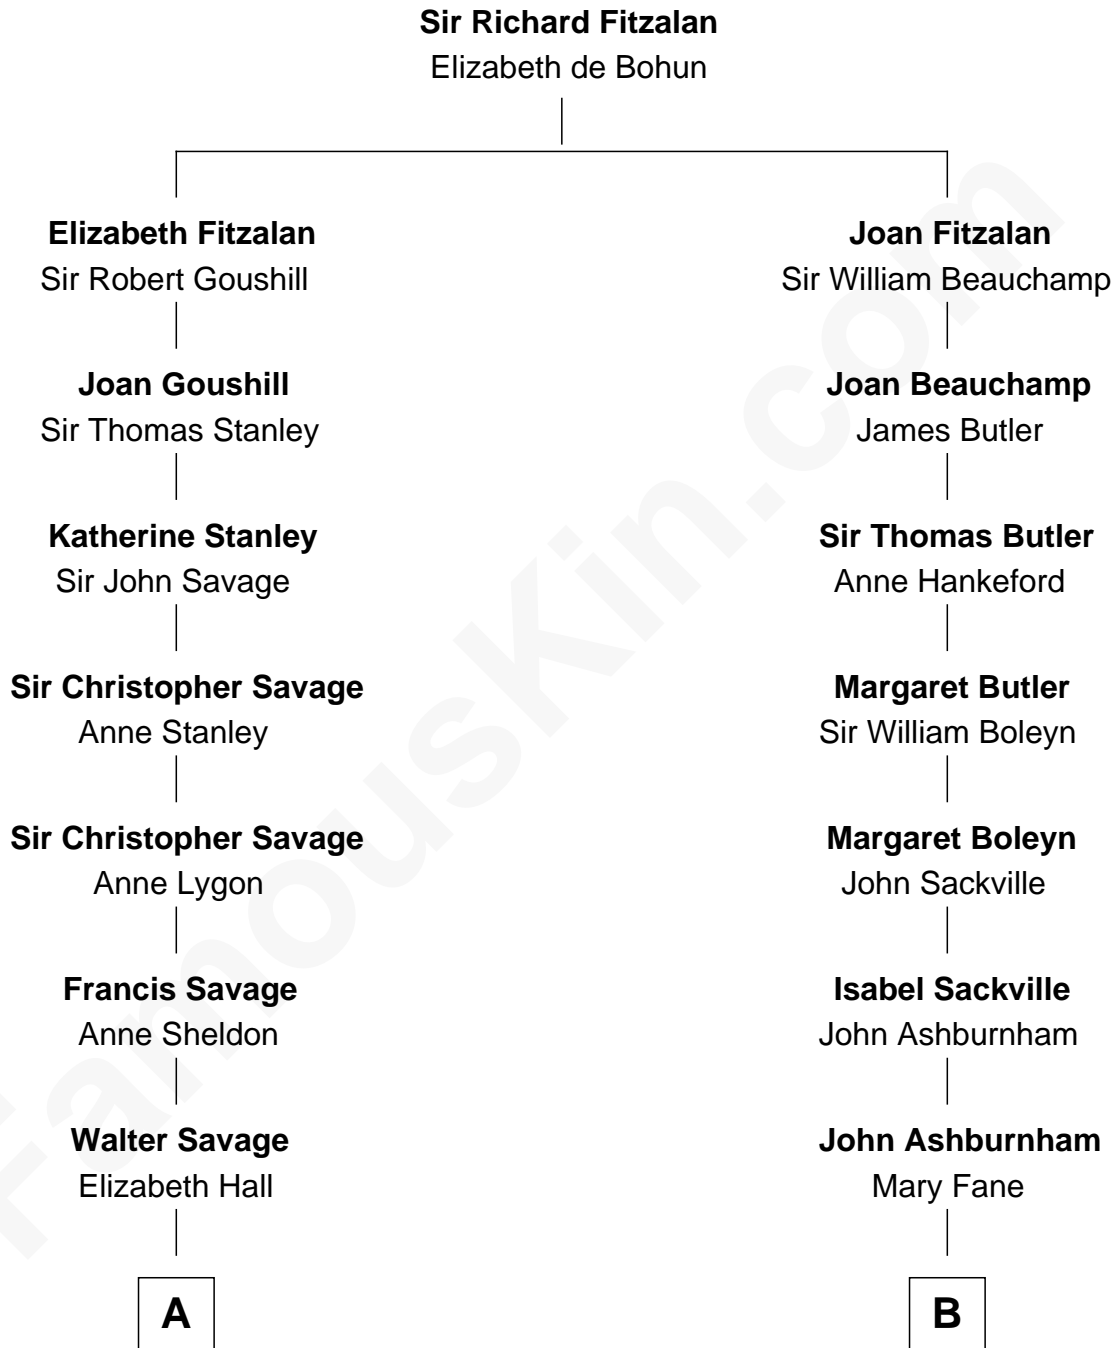

FamousKin.com
Relationship Chart of
General George S. Patton
U.S. Army - World War II

17th cousin 2 times removed of
Camilla Parker Bowles
Queen Consort of the United Kingdom

C

Sonia Rosemary Keppel

Roland Calvert Cubitt

Rosalind Maud Cubitt

Bruce Middleton Hope Shand

Camilla Parker Bowles

Queen Consort

FamousKin.com