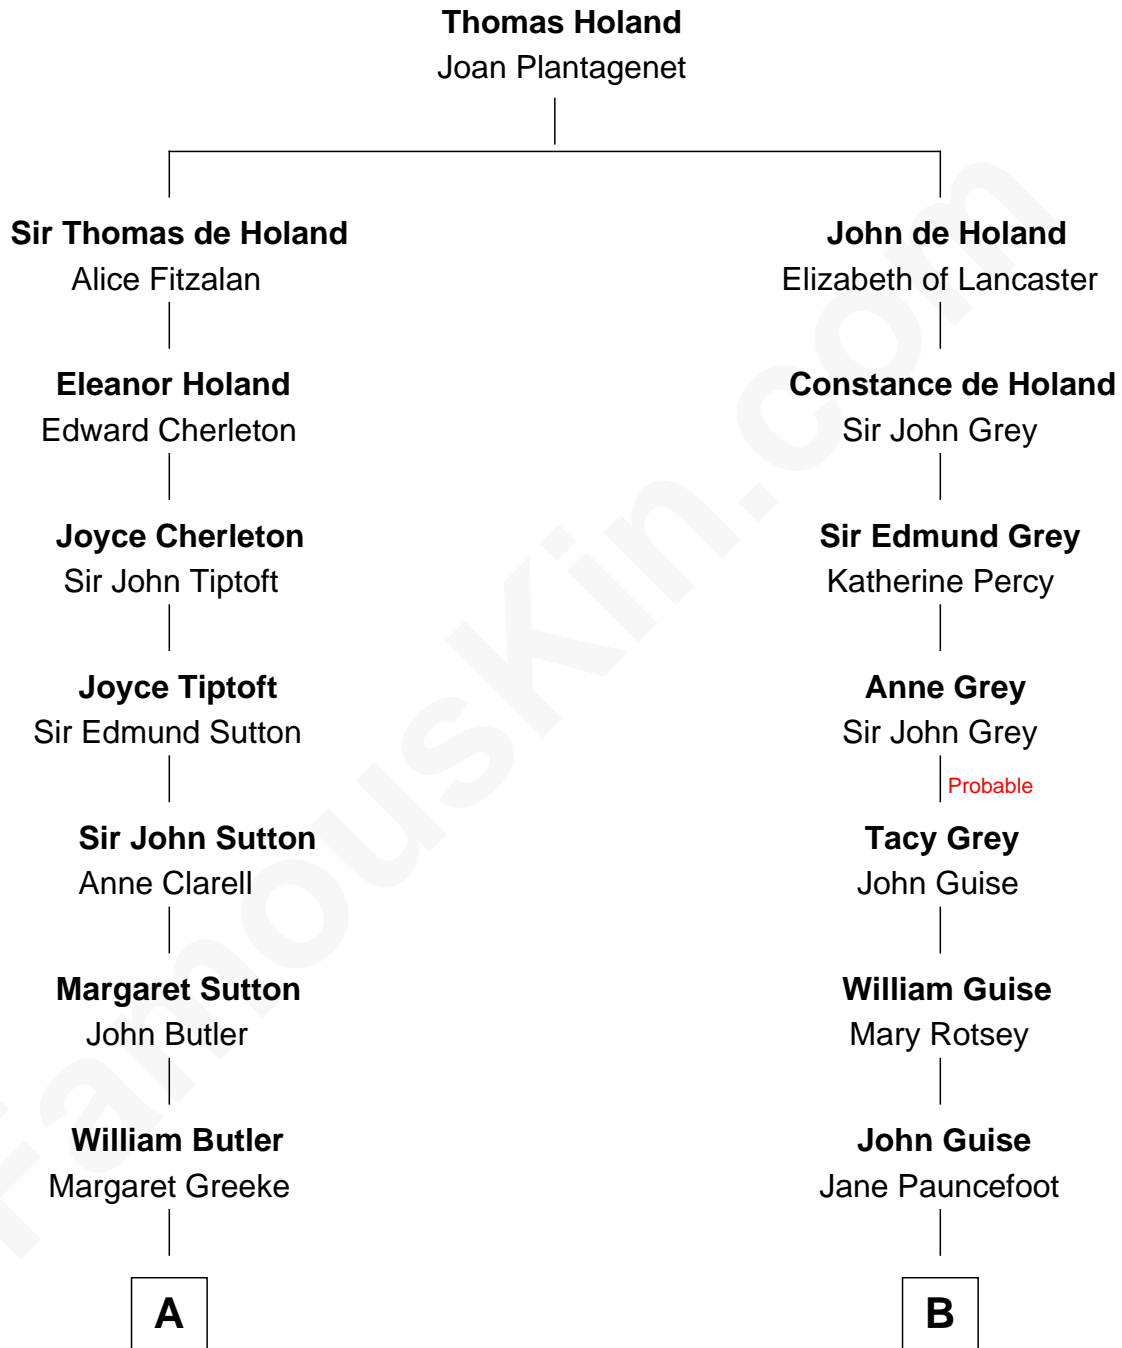

FamousKin.com
Relationship Chart of
General George S. Patton
U.S. Army - World War II

18th cousin of

Raquel Welch
Movie Actress

C

George Smith Patton

Ruth Wilson

General George S. Patton

U.S. Army - World War II

D

Josephine Sarah Hall

Armando Carlos Tejada

Raquel Welch

aka Raquel Welch

FamousKin.com