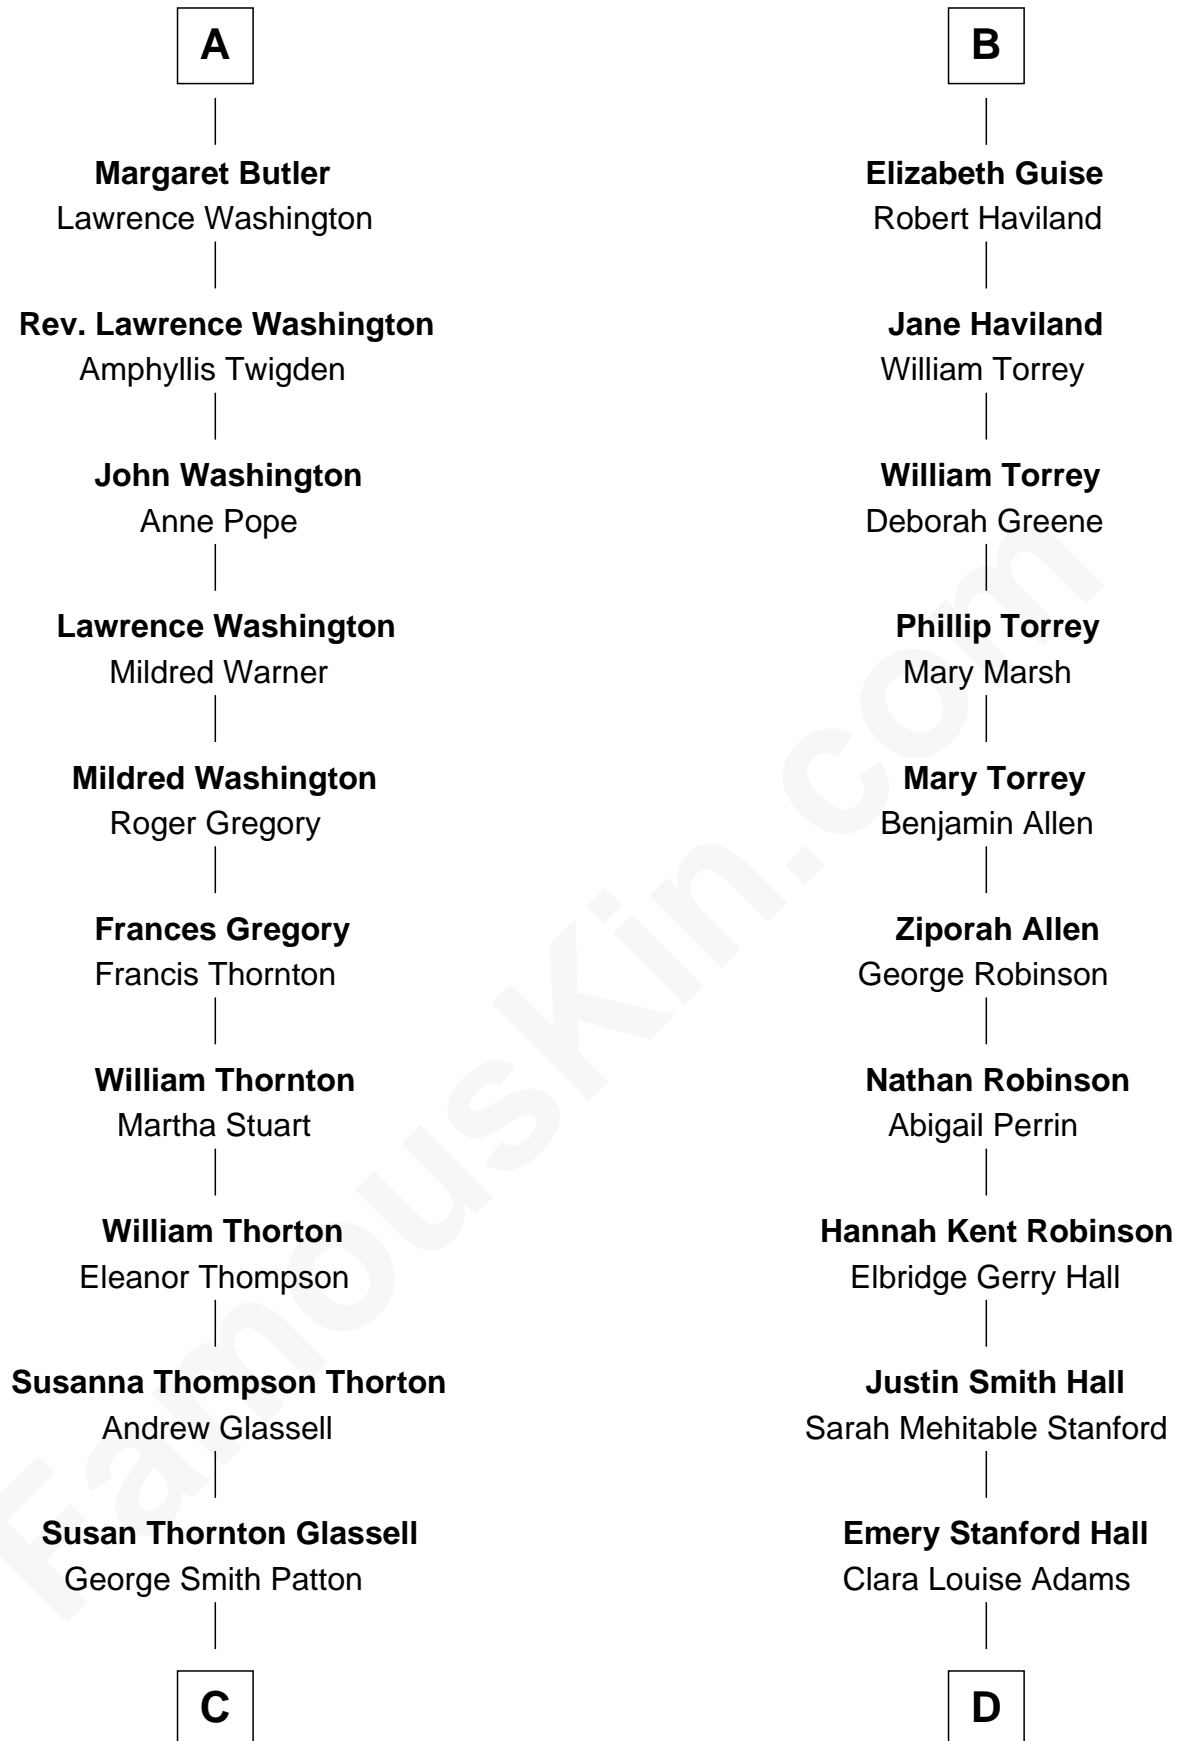

FamousKin.com
Relationship Chart of
General George S. Patton
U.S. Army - World War II

18th cousin of

Raquel Welch
Movie Actress

C

George Smith Patton

Ruth Wilson

General George S. Patton

U.S. Army - World War II

D

Josephine Sarah Hall

Armando Carlos Tejada

Raquel Welch

aka Raquel Welch

FamousKin.com