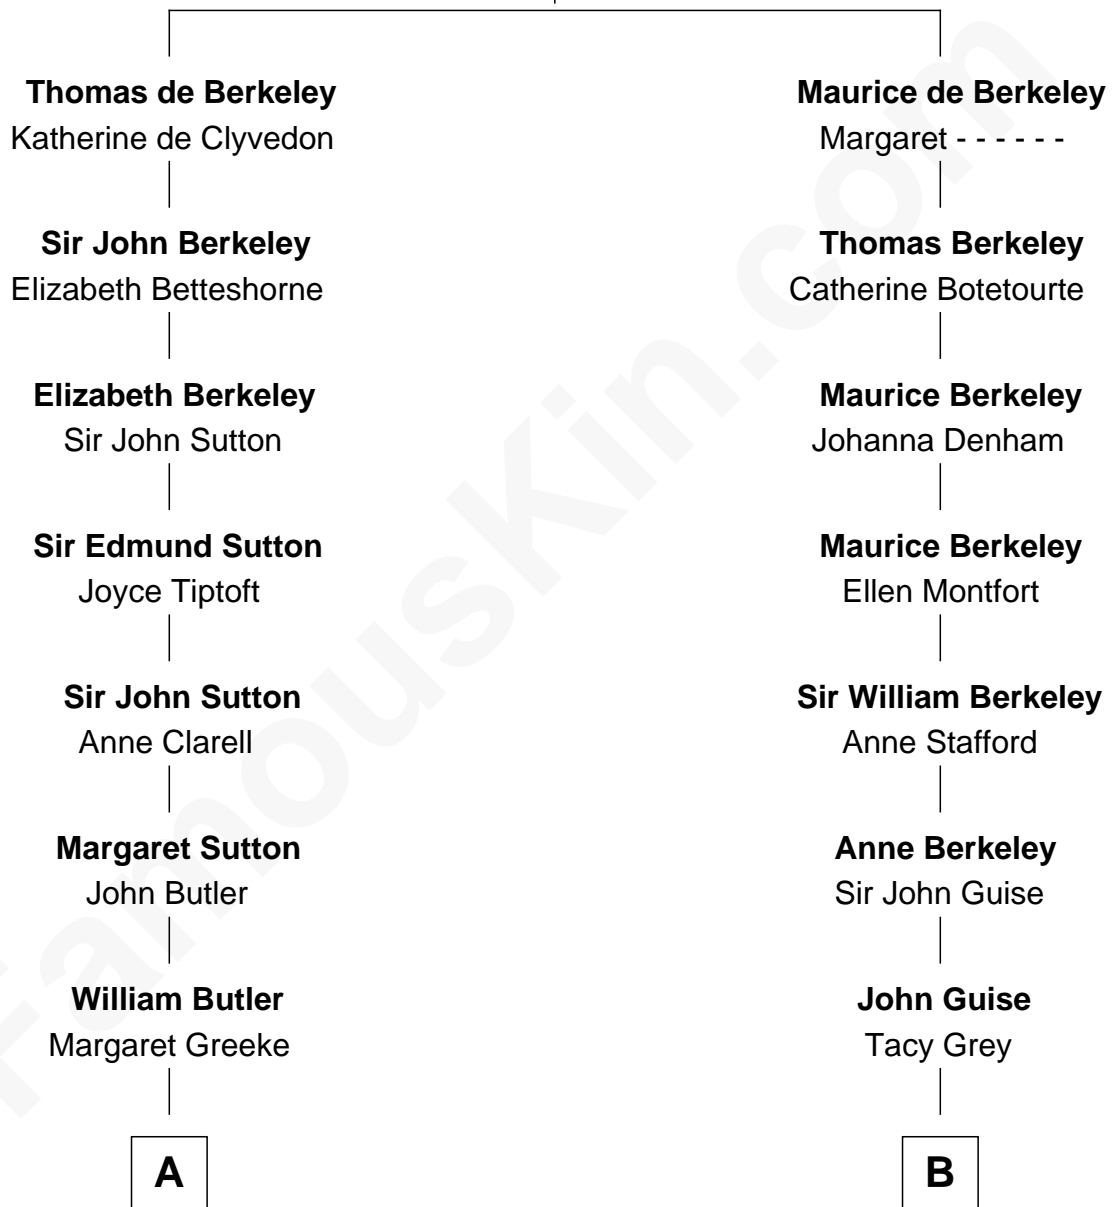

FamousKin.com
Relationship Chart of
General George S. Patton
U.S. Army - World War II

18th cousin 2 times removed of

Raquel Welch
Movie Actress

Sir Maurice de Berkeley
 Eve la Zouche

C

George Smith Patton

Ruth Wilson

General George S. Patton

U.S. Army - World War II

D

Justin Smith Hall

Sarah Mehitable Stanford

Emery Stanford Hall

Clara Louise Adams

Josephine Sarah Hall

Armando Carlos Tejada

Raquel Welch

aka Raquel Welch