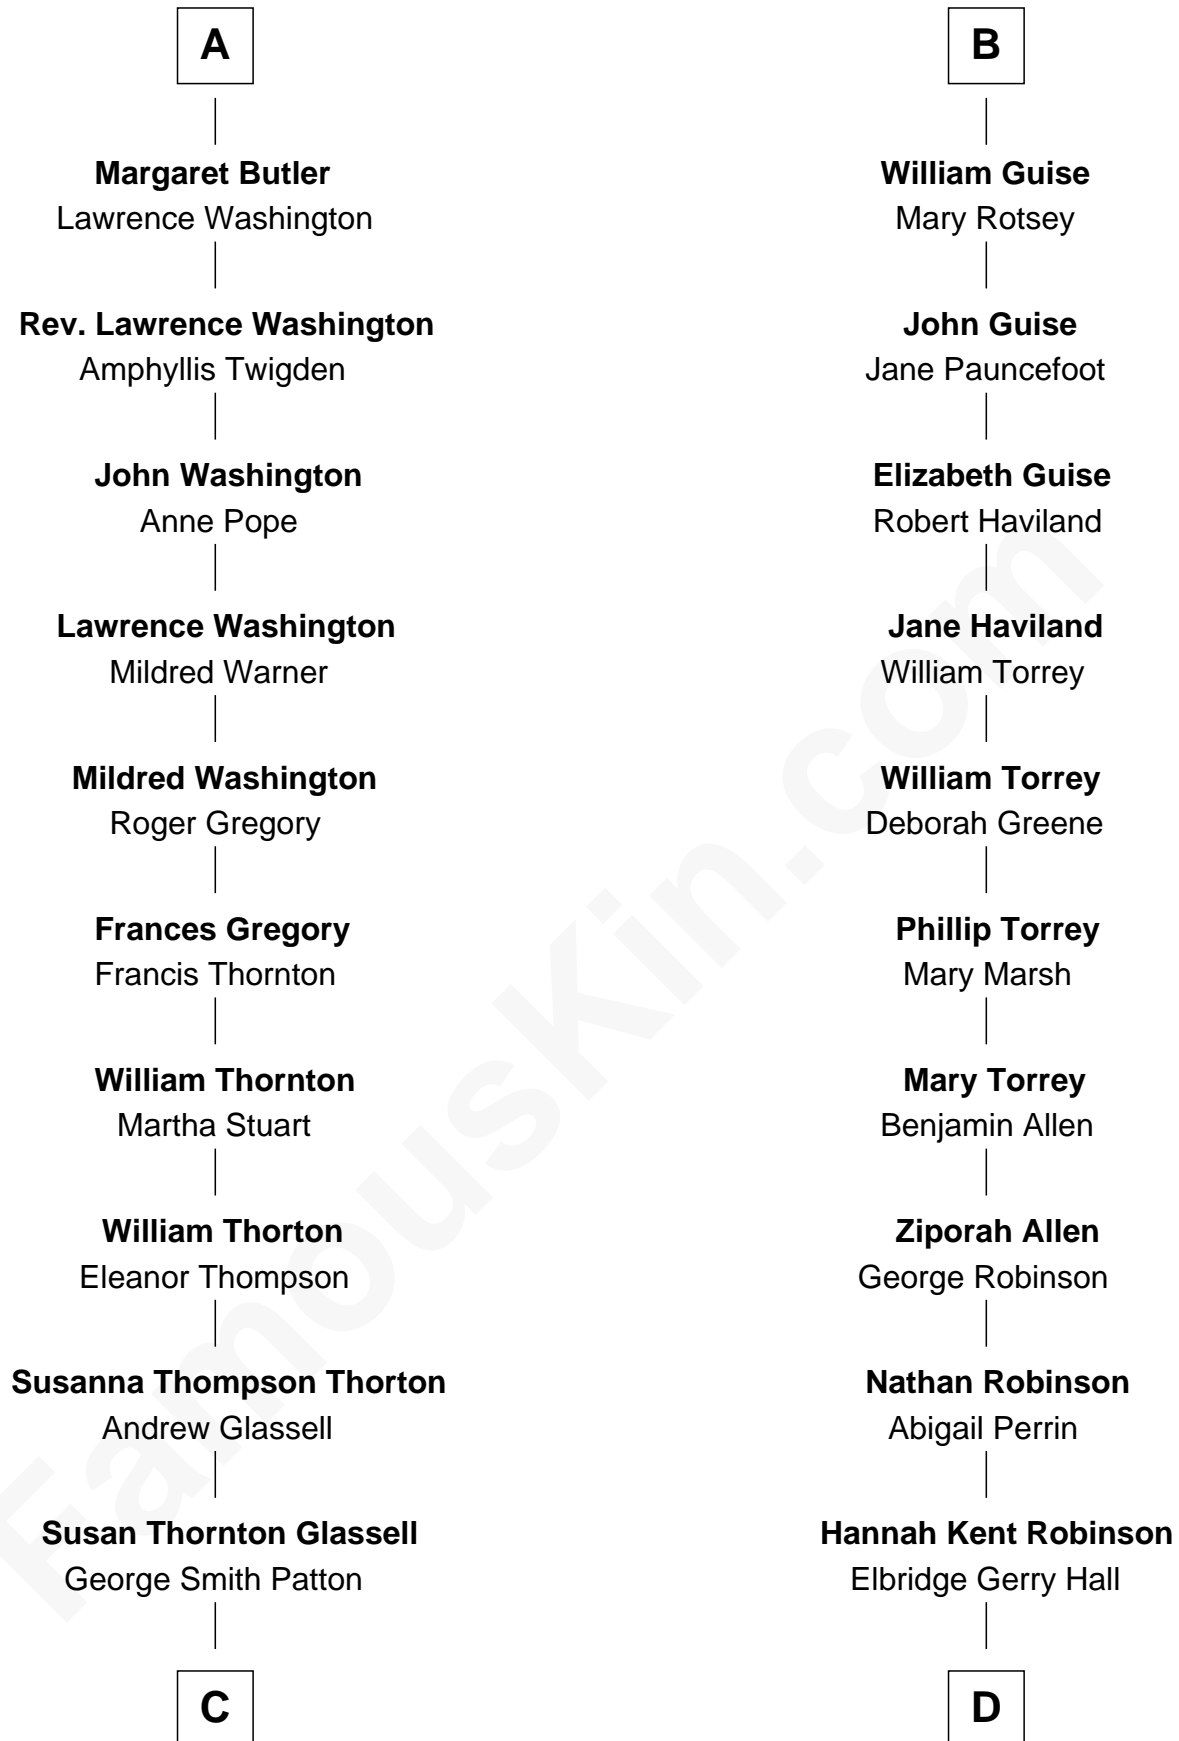

FamousKin.com
Relationship Chart of
General George S. Patton
U.S. Army - World War II

18th cousin 2 times removed of

Raquel Welch
Movie Actress

Sir Maurice de Berkeley
 Eve la Zouche

C

George Smith Patton

Ruth Wilson

General George S. Patton

U.S. Army - World War II

D

Justin Smith Hall

Sarah Mehitable Stanford

Emery Stanford Hall

Clara Louise Adams

Josephine Sarah Hall

Armando Carlos Tejada

Raquel Welch

aka Raquel Welch