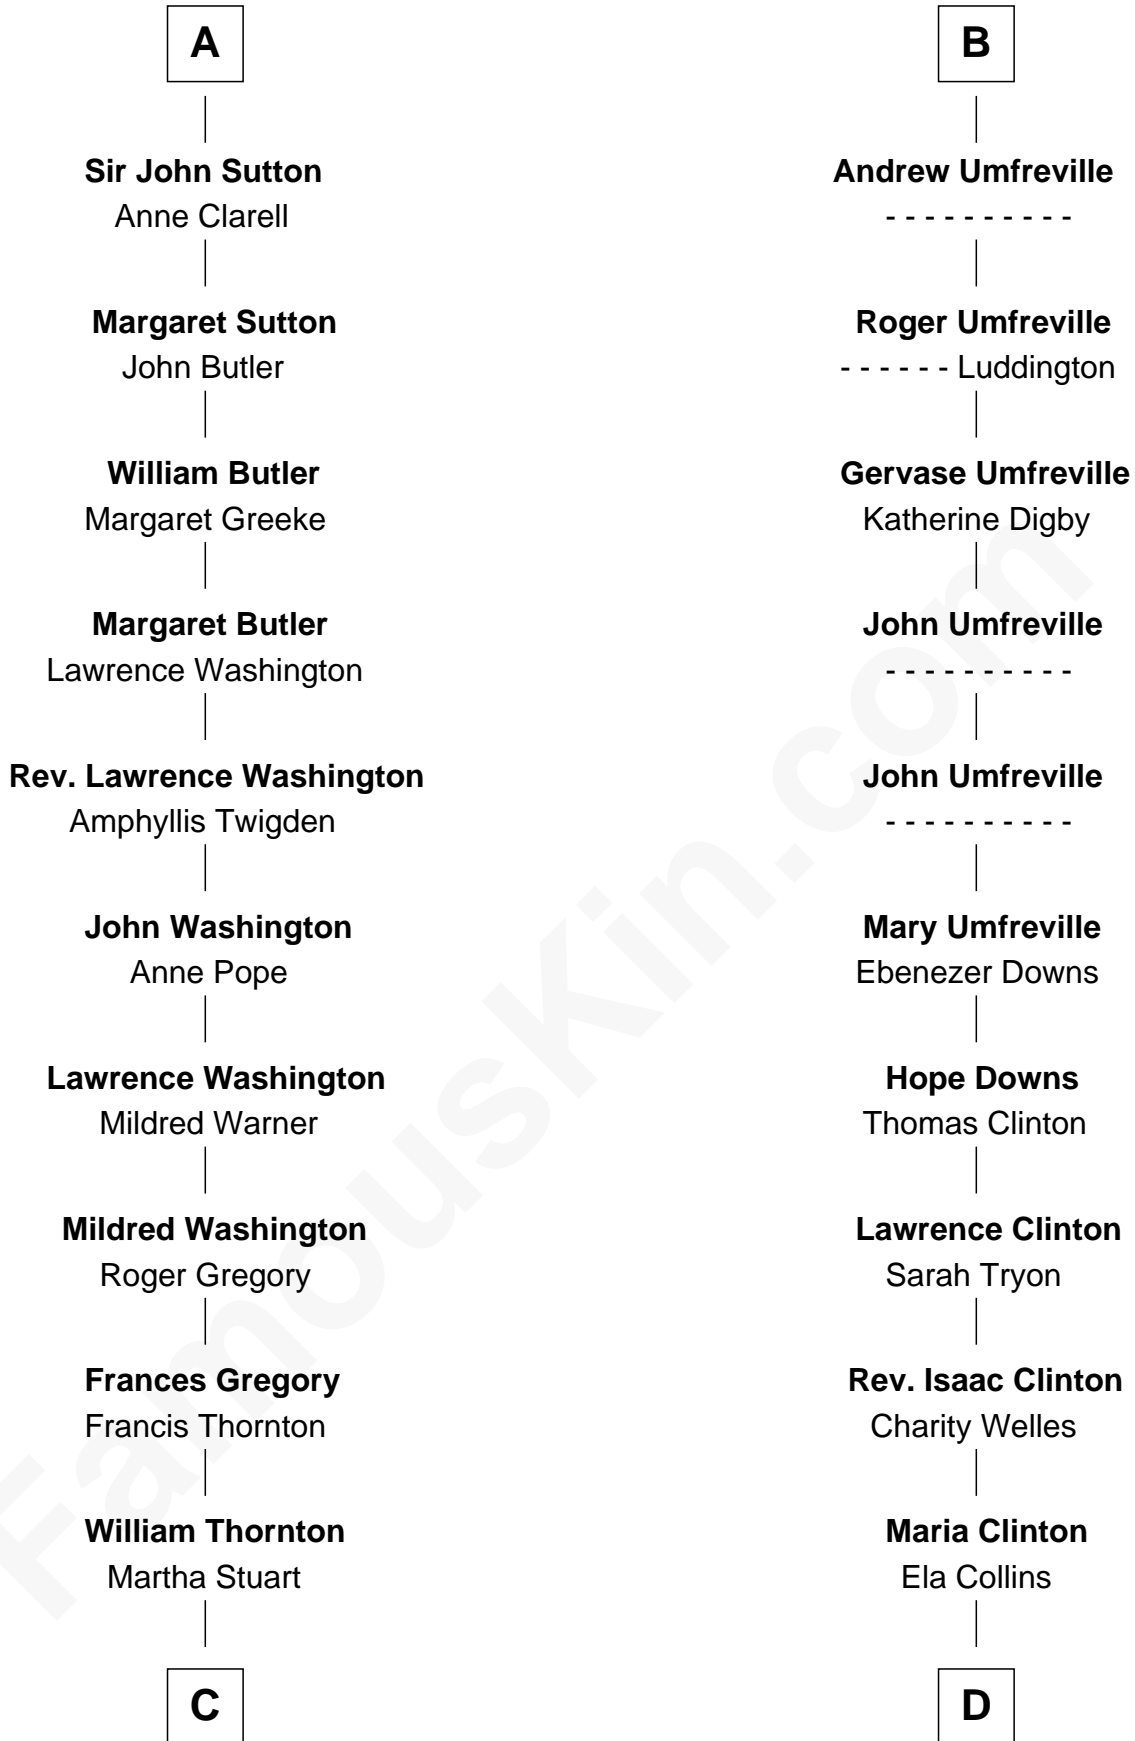

FamousKin.com
Relationship Chart of
General George S. Patton
U.S. Army - World War II

18th cousin 3 times removed of

Helen (Herron) Taft
First Lady of President William H. Taft

C

William Thorton
Eleanor Thompson

Susanna Thompson Thorton
Andrew Glassell

Susan Thornton Glassell
George Smith Patton

George Smith Patton
Ruth Wilson

General George S. Patton
U.S. Army - World War II

D

Harriet Anne Collins
John Williamson Herron

Helen (Herron) Taft
First Lady of William H. Taft

FamousKin.com