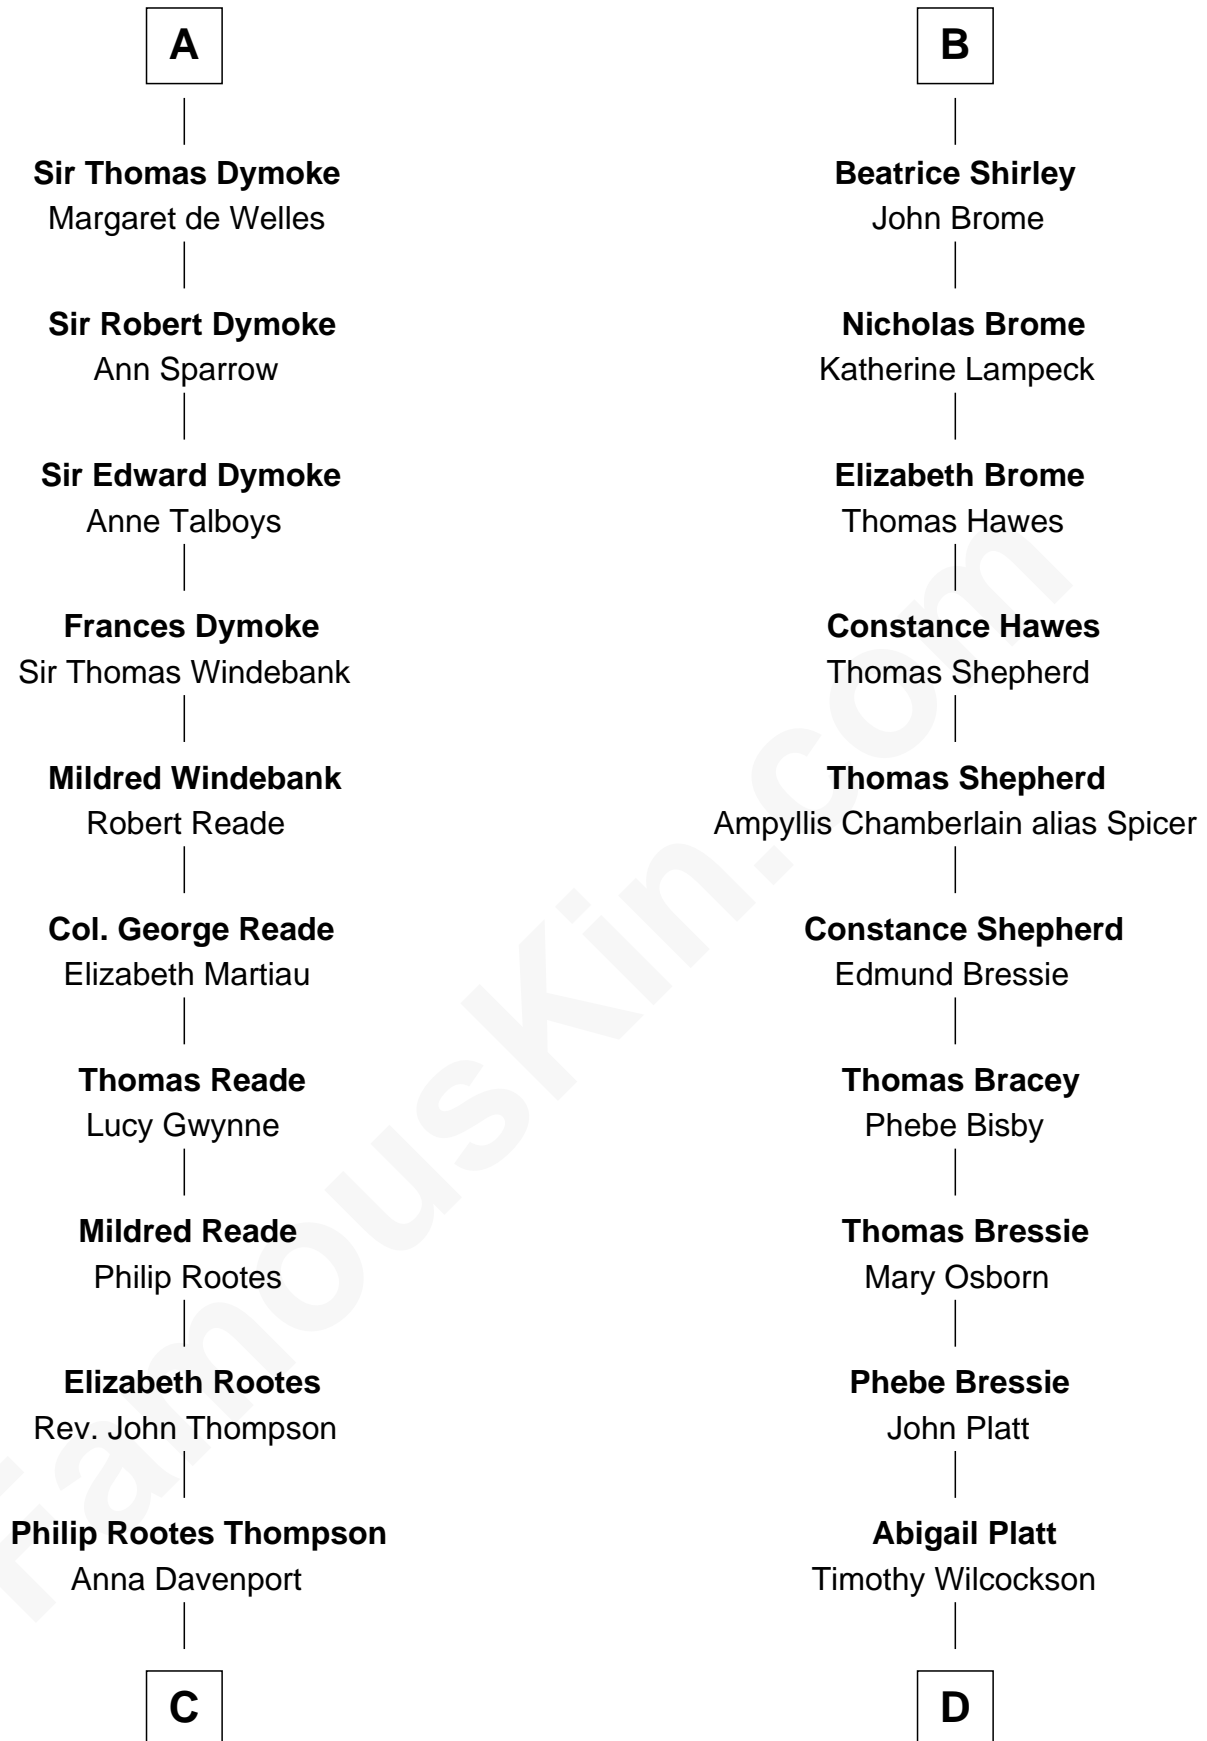

FamousKin.com
Relationship Chart of
General George S. Patton
U.S. Army - World War II

21st cousin of
Helen (Herron) Taft
First Lady of President William H. Taft

Reginald FitzPiers

C

Eleanor Thompson

William Thorton

Susanna Thompson Thorton

Andrew Glassell

Susan Thornton Glassell

George Smith Patton

George Smith Patton

Ruth Wilson

General George S. Patton

U.S. Army - World War II