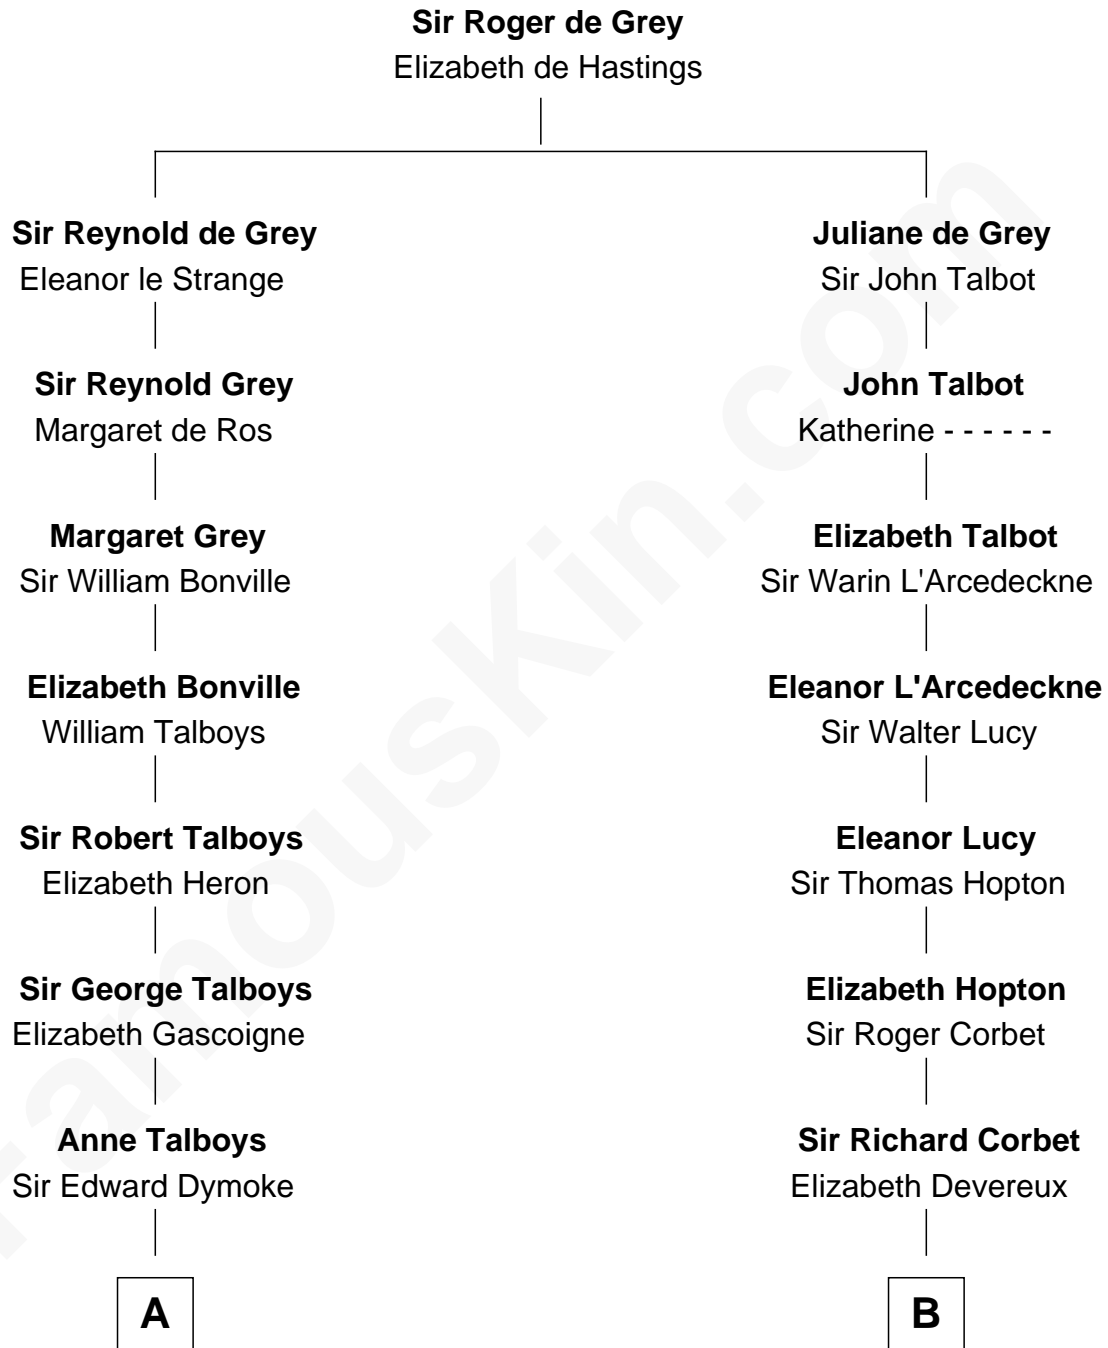

**FamousKin.com**  
**Relationship Chart of**  
**General George S. Patton**  
*U.S. Army - World War II*

**18th cousin 1 time removed of**  
**Grover Cleveland**  
*22nd and 24th U.S. President*

FamousKin.com