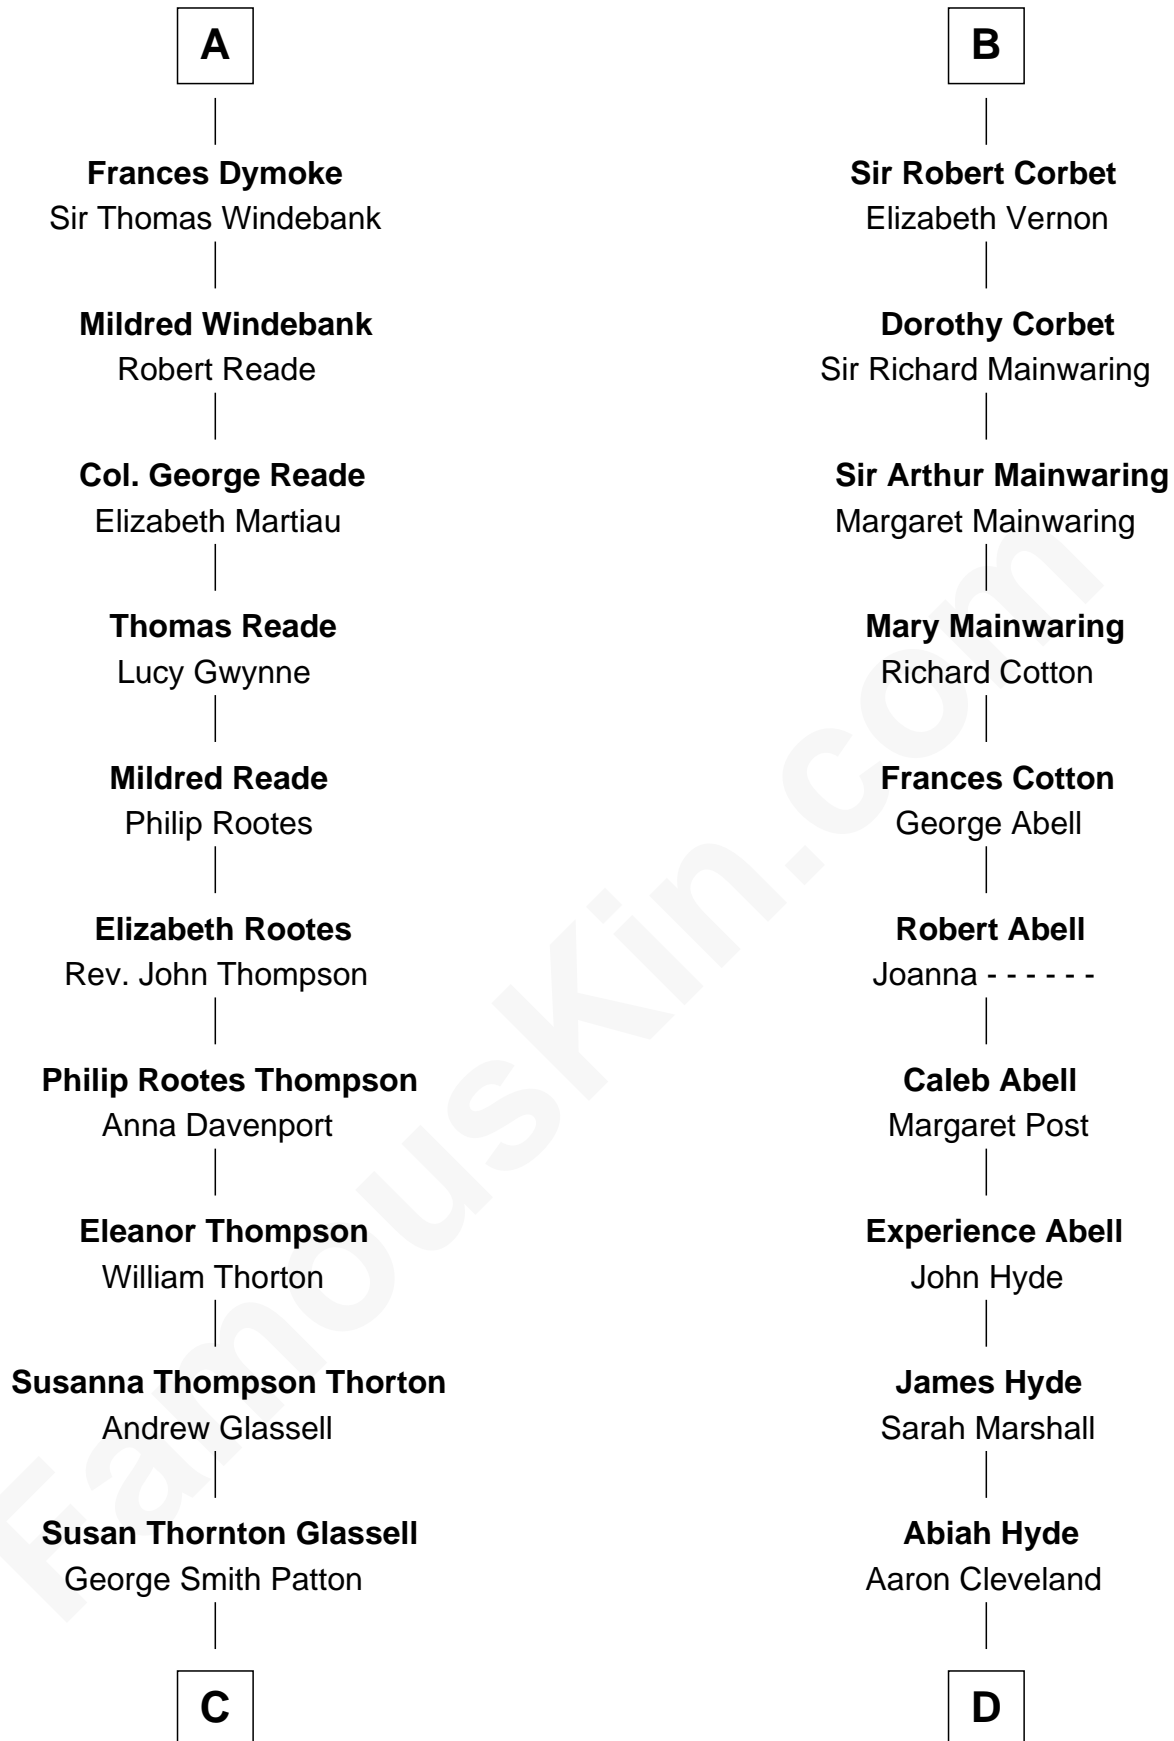

**FamousKin.com**  
**Relationship Chart of**  
**General George S. Patton**  
*U.S. Army - World War II*

**18th cousin 1 time removed of**  
**Grover Cleveland**  
*22nd and 24th U.S. President*

FamousKin.com