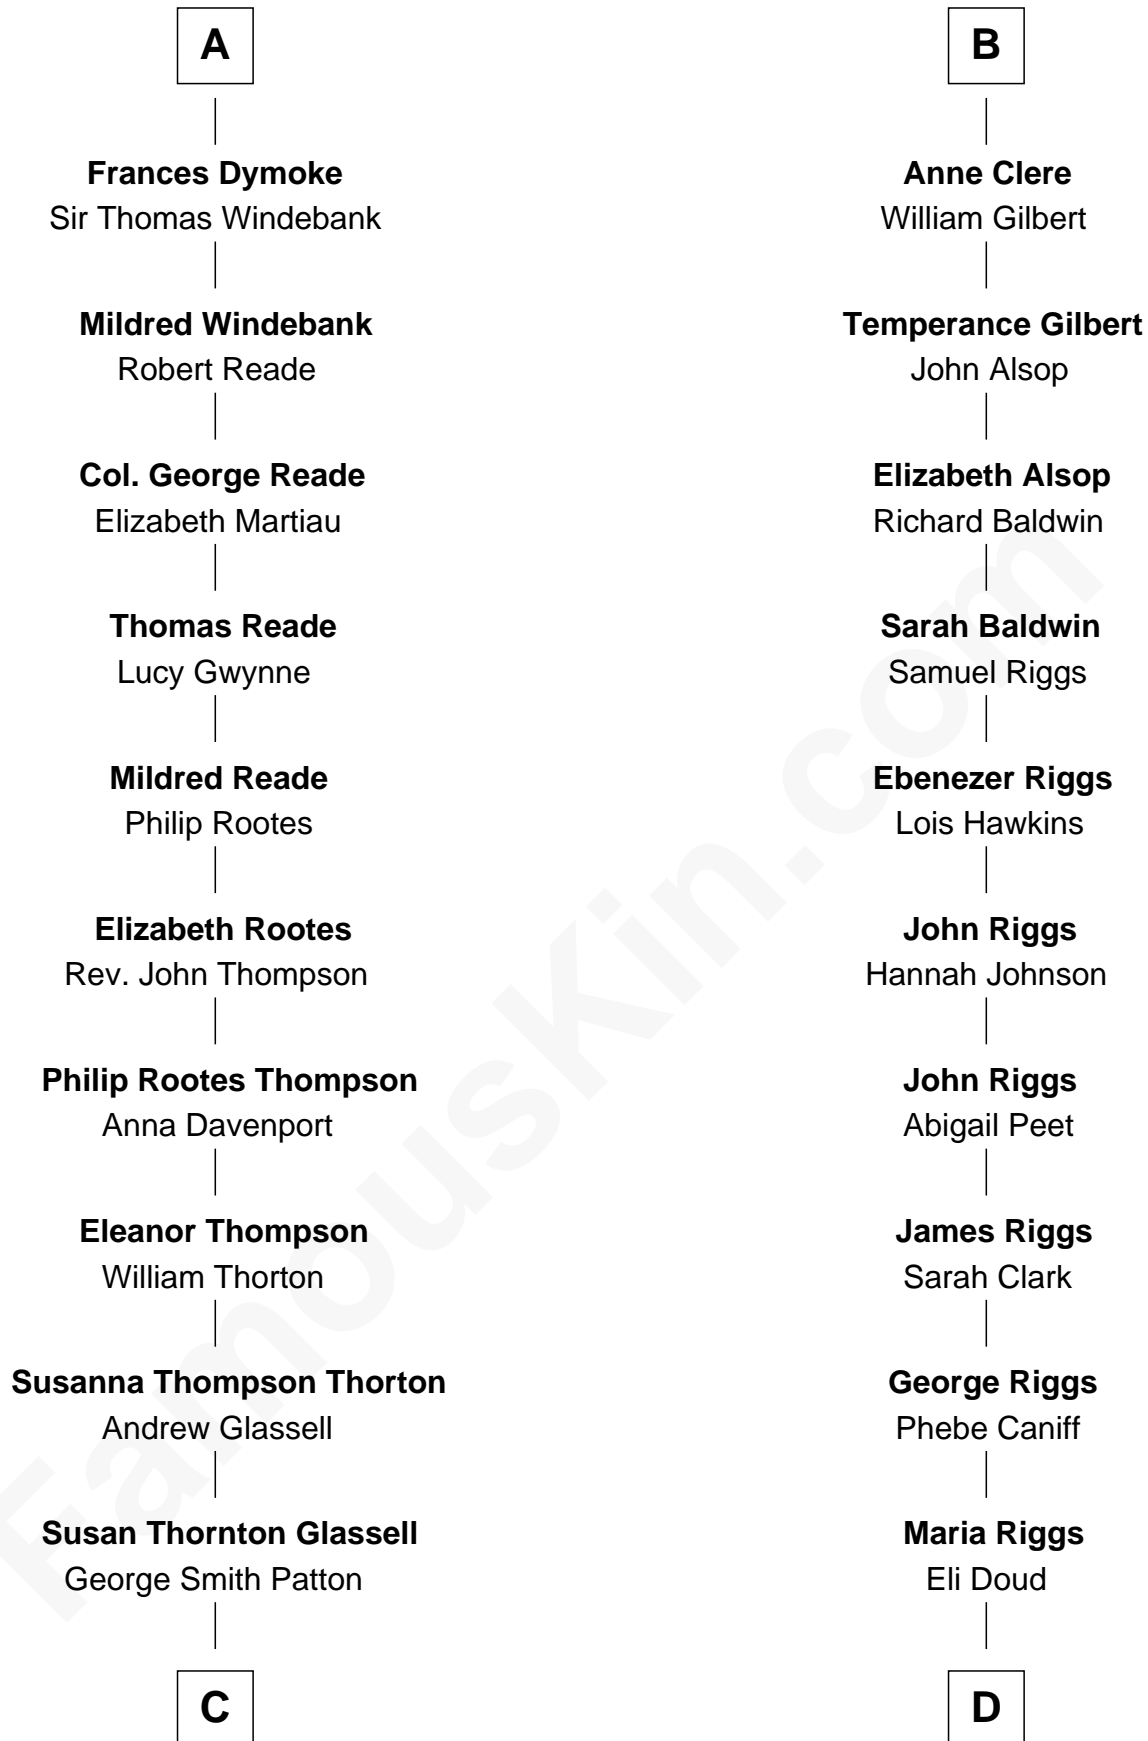

FamousKin.com
Relationship Chart of
General George S. Patton
U.S. Army - World War II

18th cousin 1 time removed of
Mamie (Doud) Eisenhower
First Lady of President Dwight Eisenhower

C

George Smith Patton

Ruth Wilson

General George S. Patton

U.S. Army - World War II

D

Royal Houghton Doud

Mary Cornelia Sheldon

John Sheldon Doud

Elivera Mathilda Carlson

Mamie (Doud) Eisenhower

First Lady of Dwight Eisenhower

FamousKin.com