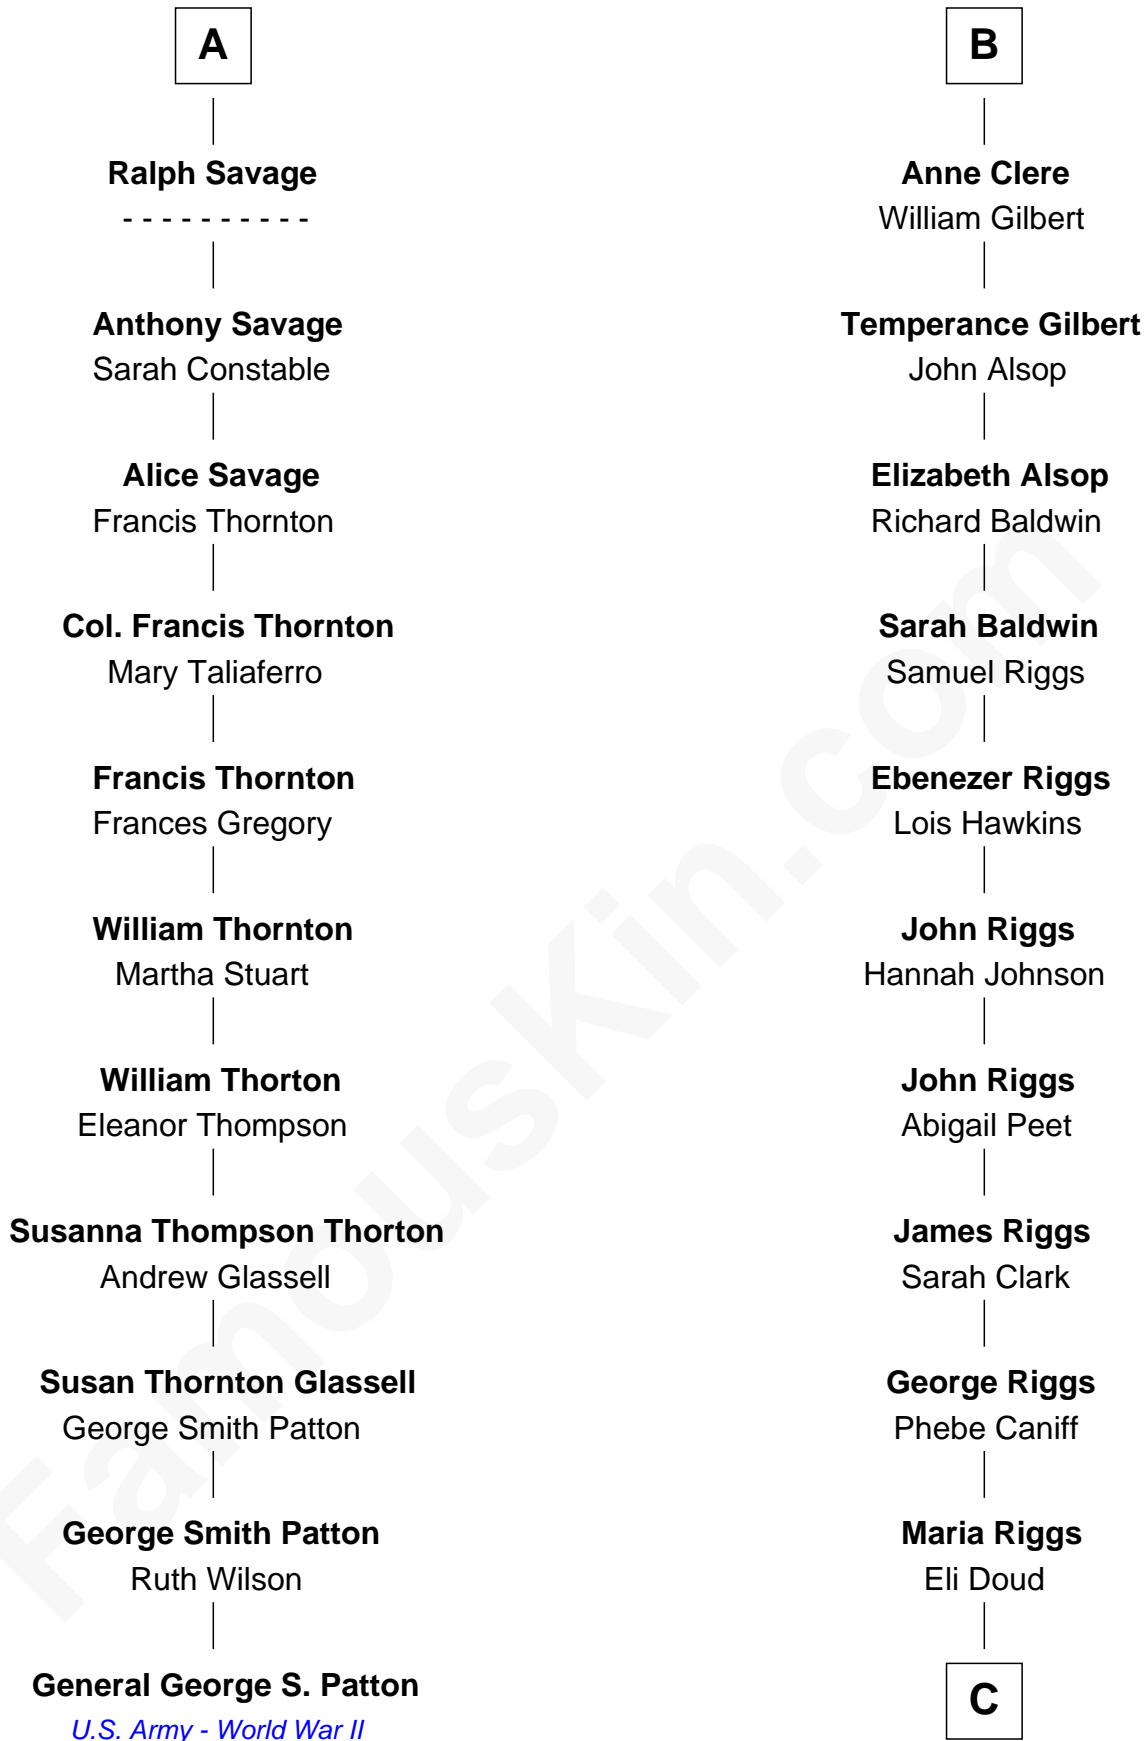

FamousKin.com
Relationship Chart of
General George S. Patton
U.S. Army - World War II

17th cousin 2 times removed of

Mamie (Doud) Eisenhower
First Lady of President Dwight Eisenhower

C

Royal Houghton Doud

Mary Cornelia Sheldon

John Sheldon Doud

Elivera Mathilda Carlson

Mamie (Doud) Eisenhower

First Lady of Dwight Eisenhower

FamousKin.com