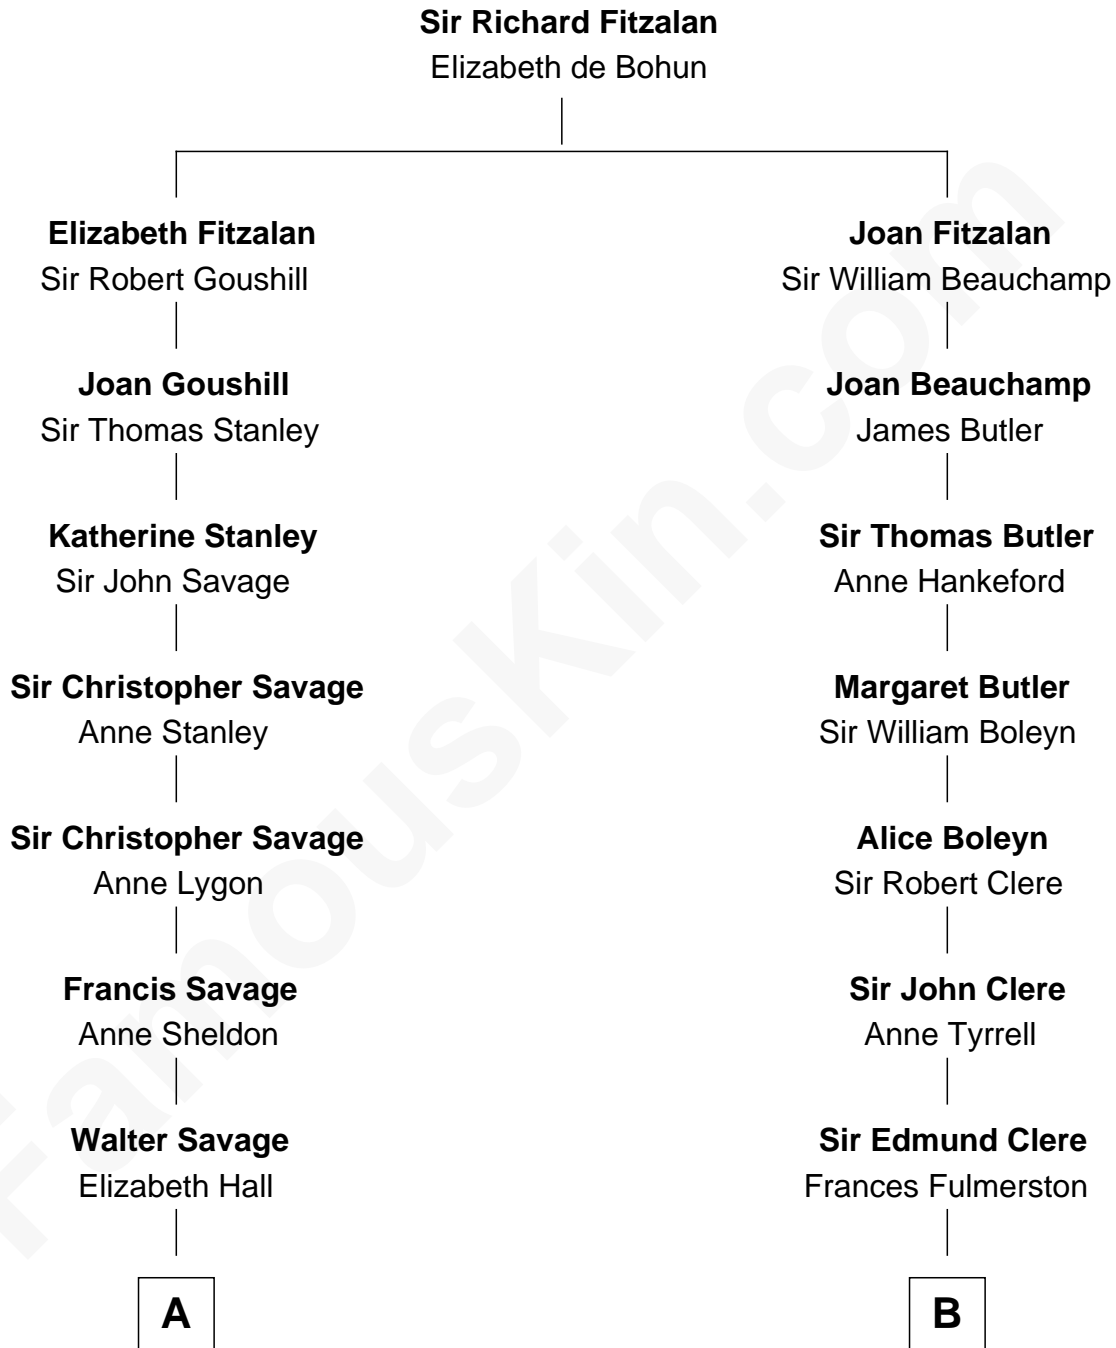

FamousKin.com
Relationship Chart of
General George S. Patton
U.S. Army - World War II

17th cousin 2 times removed of

Mamie (Doud) Eisenhower
First Lady of President Dwight Eisenhower

C

Royal Houghton Doud

Mary Cornelia Sheldon

John Sheldon Doud

Elivera Mathilda Carlson

Mamie (Doud) Eisenhower

First Lady of Dwight Eisenhower

FamousKin.com