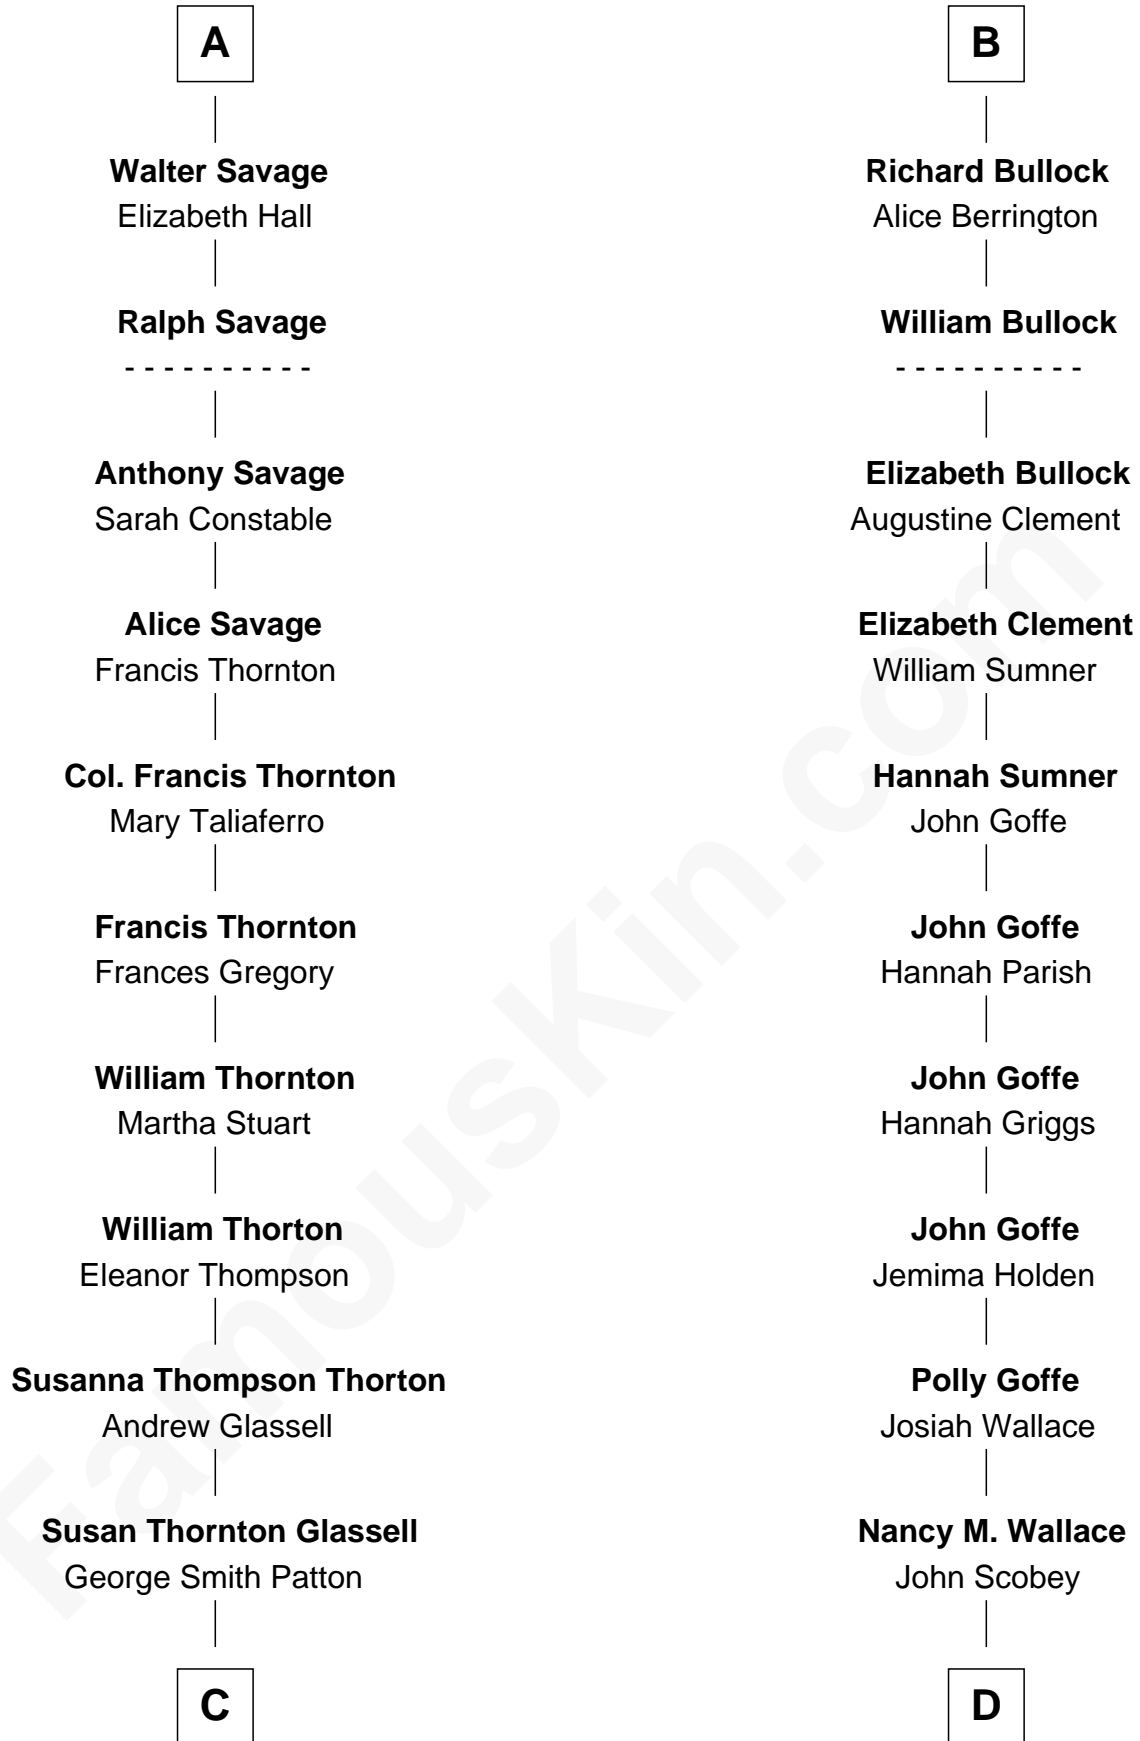

FamousKin.com
Relationship Chart of
General George S. Patton
U.S. Army - World War II

18th cousin 1 time removed of
Lou (Henry) Hoover
First Lady of President Herbert Hoover

C

George Smith Patton

Ruth Wilson

General George S. Patton

U.S. Army - World War II

D

Philomelia Sophia Scobey

Phineas Weed

Florence Ida Weed

Charles Delano Henry

Lou (Henry) Hoover

First Lady of Herbert Hoover

FamousKin.com