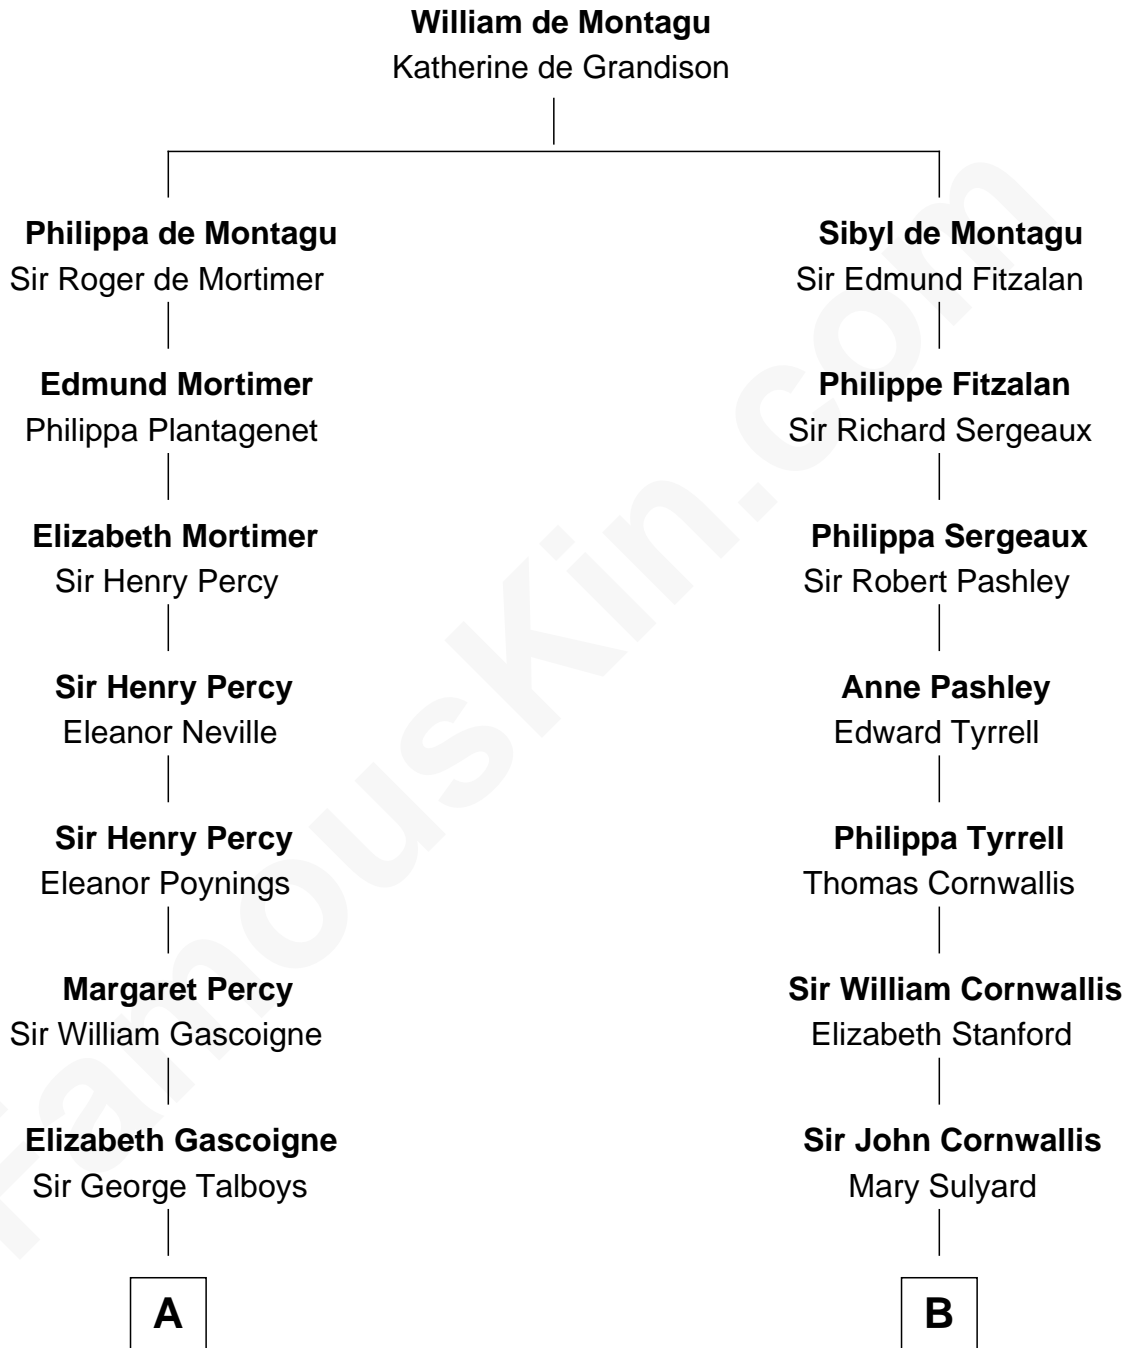

FamousKin.com
Relationship Chart of
General George S. Patton

U.S. Army - World War II

18th cousin 1 time removed of

Ellen Louise (Axson) Wilson

First Lady of President Woodrow Wilson

C

Susan Thornton Glassell

Ellen Louise (Axson) Wilson

First Lady of Woodrow Wilson

FamousKin.com