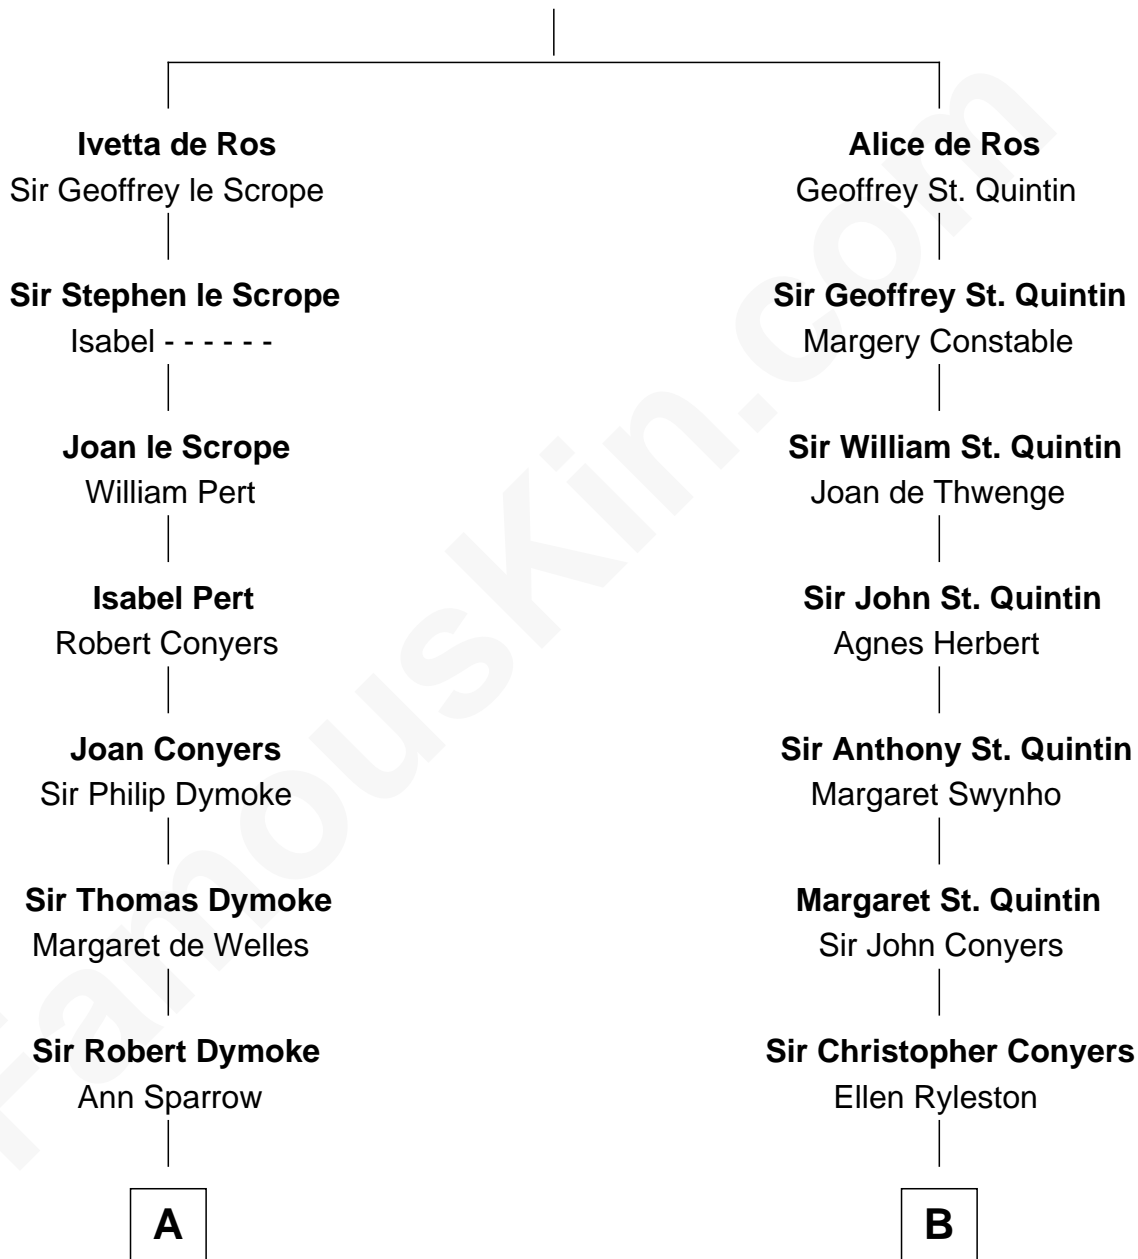

FamousKin.com
Relationship Chart of
General George S. Patton

U.S. Army - World War II

19th cousin of

Ellen Louise (Axson) Wilson

First Lady of President Woodrow Wilson

Sir William de Ros

Eustache Fitz Ralph

C

Susan Thornton Glassell

George Smith Patton

George Smith Patton

Ruth Wilson

General George S. Patton

U.S. Army - World War II

D

Rebecca Longstreet FitzRandolph

Rev. Isaac Stockton Keith Axson

Rev. Samuel Edward Axson

Margaret Jane Hoyt

Ellen Louise (Axson) Wilson

First Lady of Woodrow Wilson

FamousKin.com