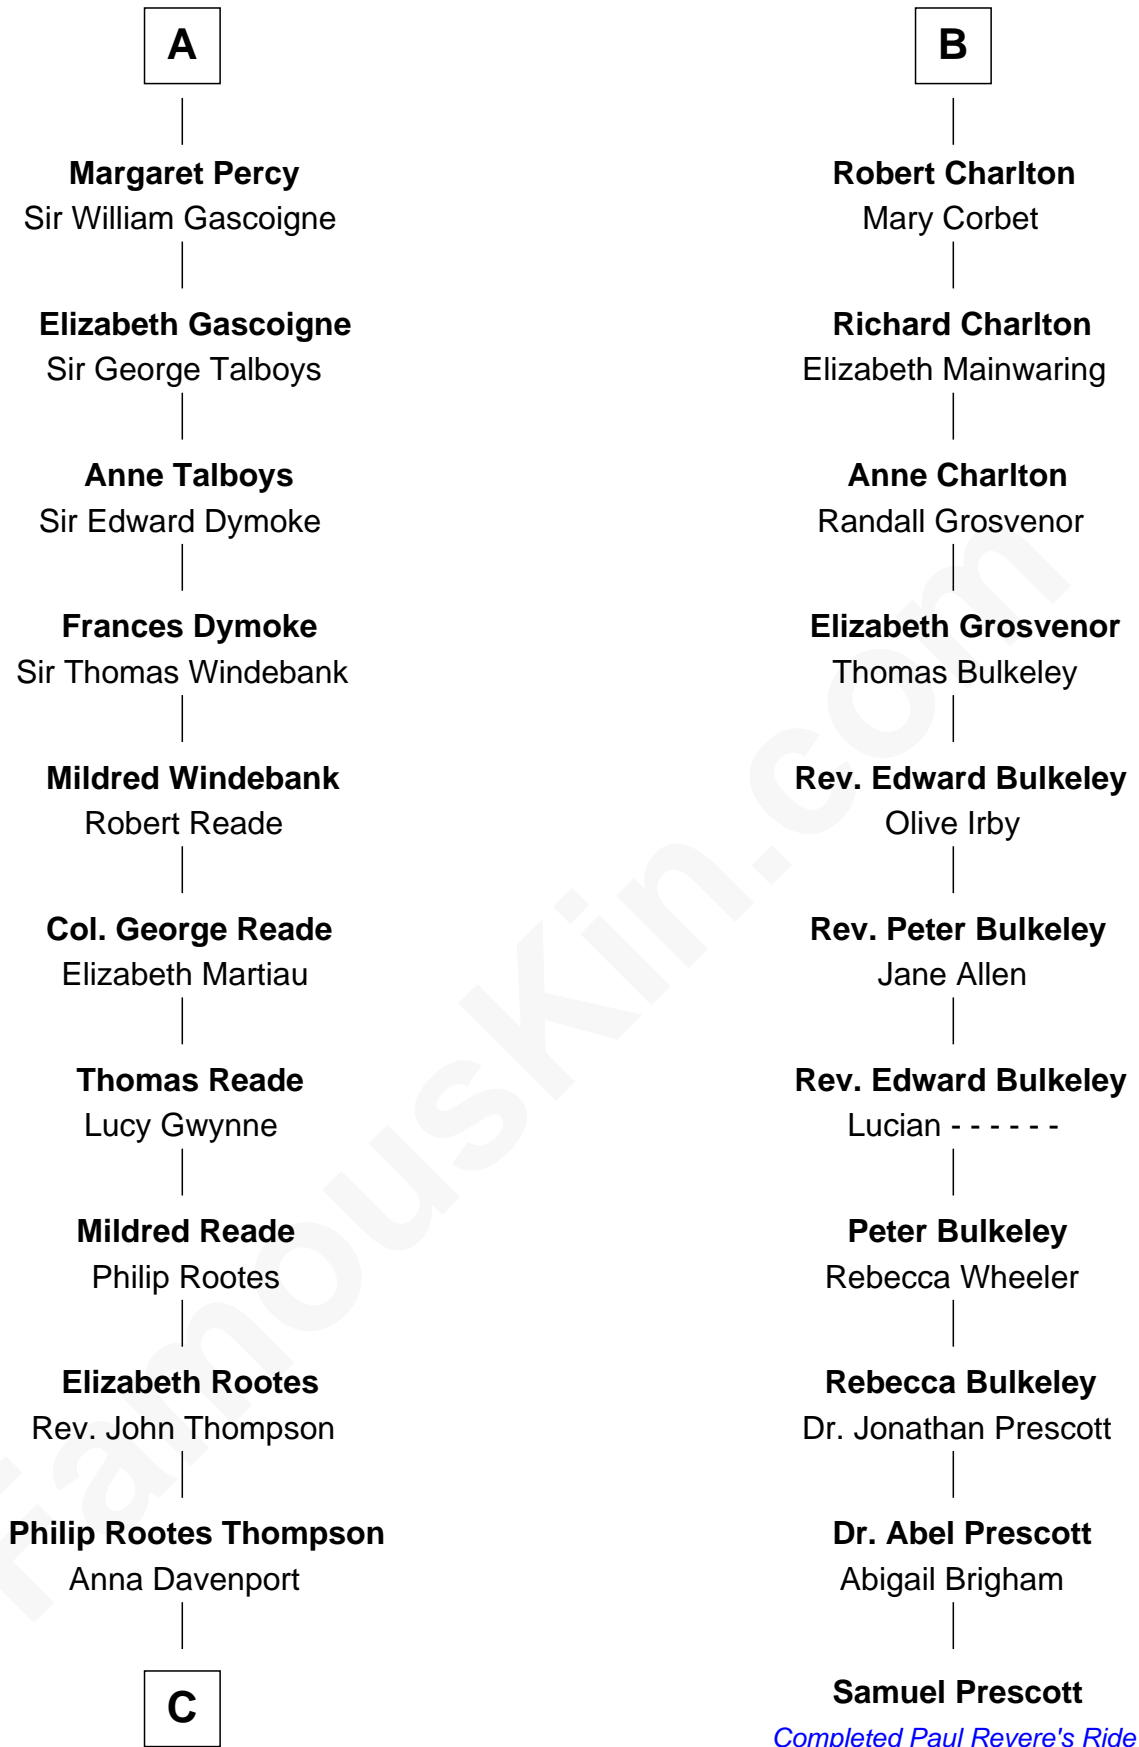

**FamousKin.com**  
**Relationship Chart of**  
**General George S. Patton**  
*U.S. Army - World War II*

17th cousin 4 times removed of

**Samuel Prescott**

*Completed Paul Revere's Midnight Ride*

**C**

—  
**Eleanor Thompson**

William Thorton

—  
**Susanna Thompson Thorton**

Andrew Glassell

—  
**Susan Thornton Glassell**

George Smith Patton

—  
**George Smith Patton**

Ruth Wilson

—  
**General George S. Patton**