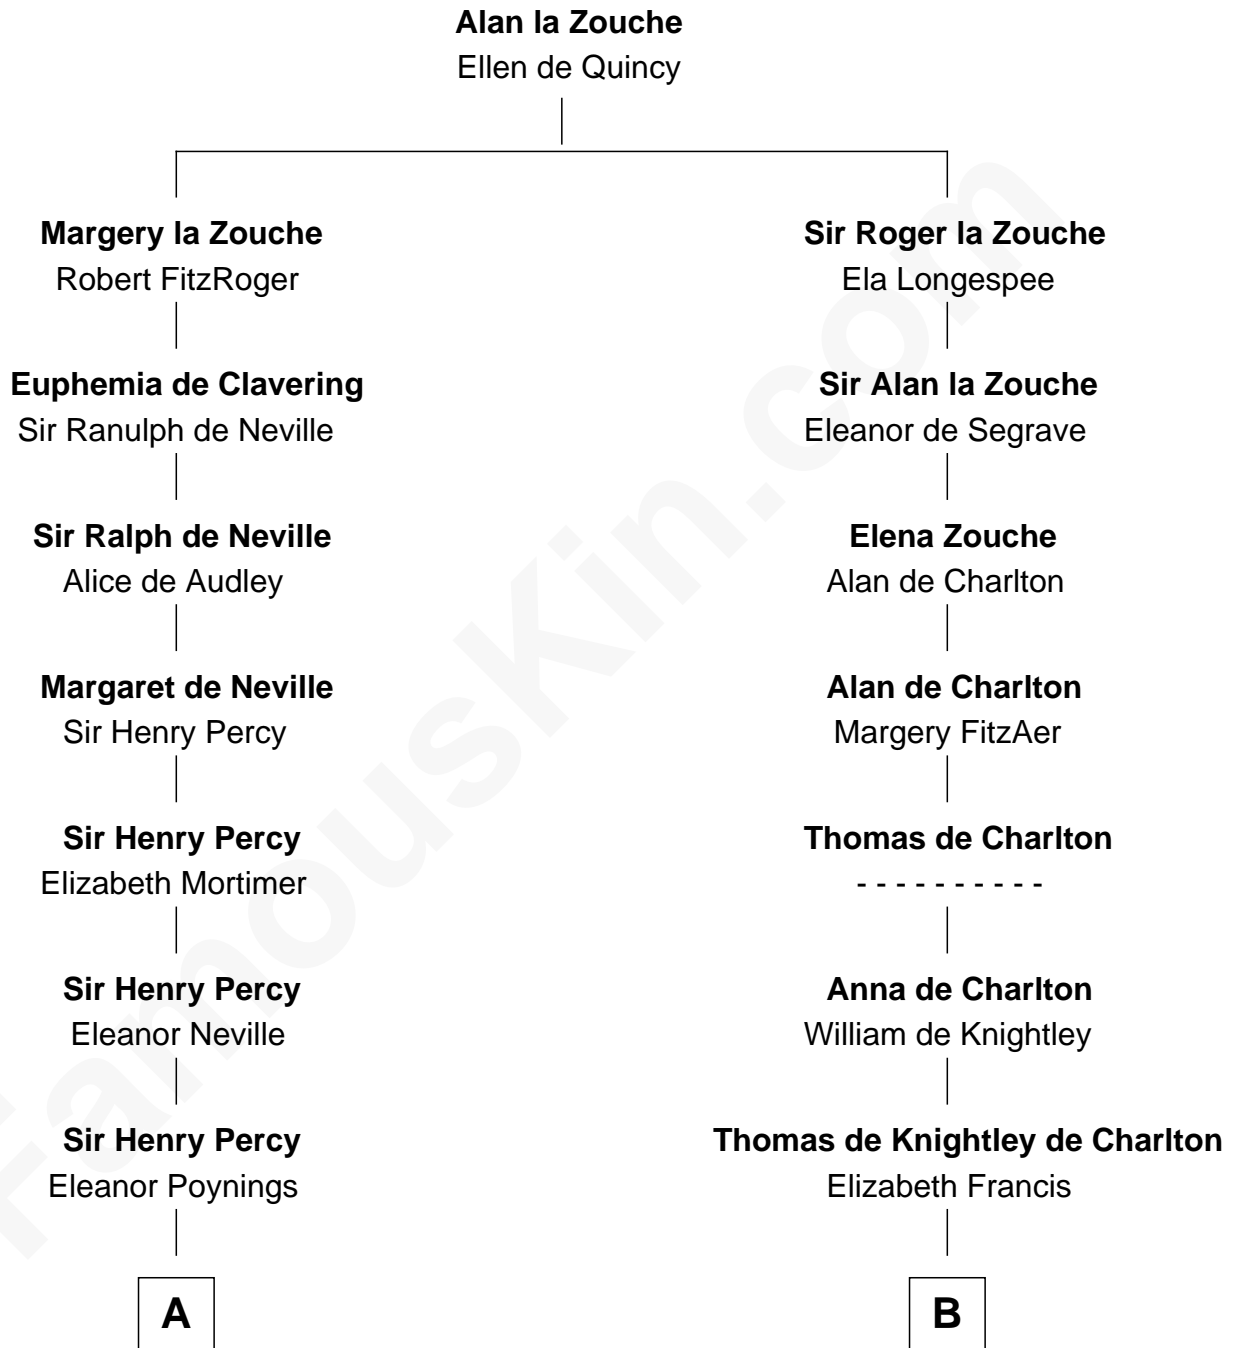

**FamousKin.com**  
**Relationship Chart of**  
**General George S. Patton**  
*U.S. Army - World War II*

17th cousin 4 times removed of

**Samuel Prescott**

*Completed Paul Revere's Midnight Ride*

**C**

—  
**Eleanor Thompson**

William Thorton

—  
**Susanna Thompson Thorton**

Andrew Glassell

—  
**Susan Thornton Glassell**

George Smith Patton

—  
**George Smith Patton**

Ruth Wilson

—  
**General George S. Patton**