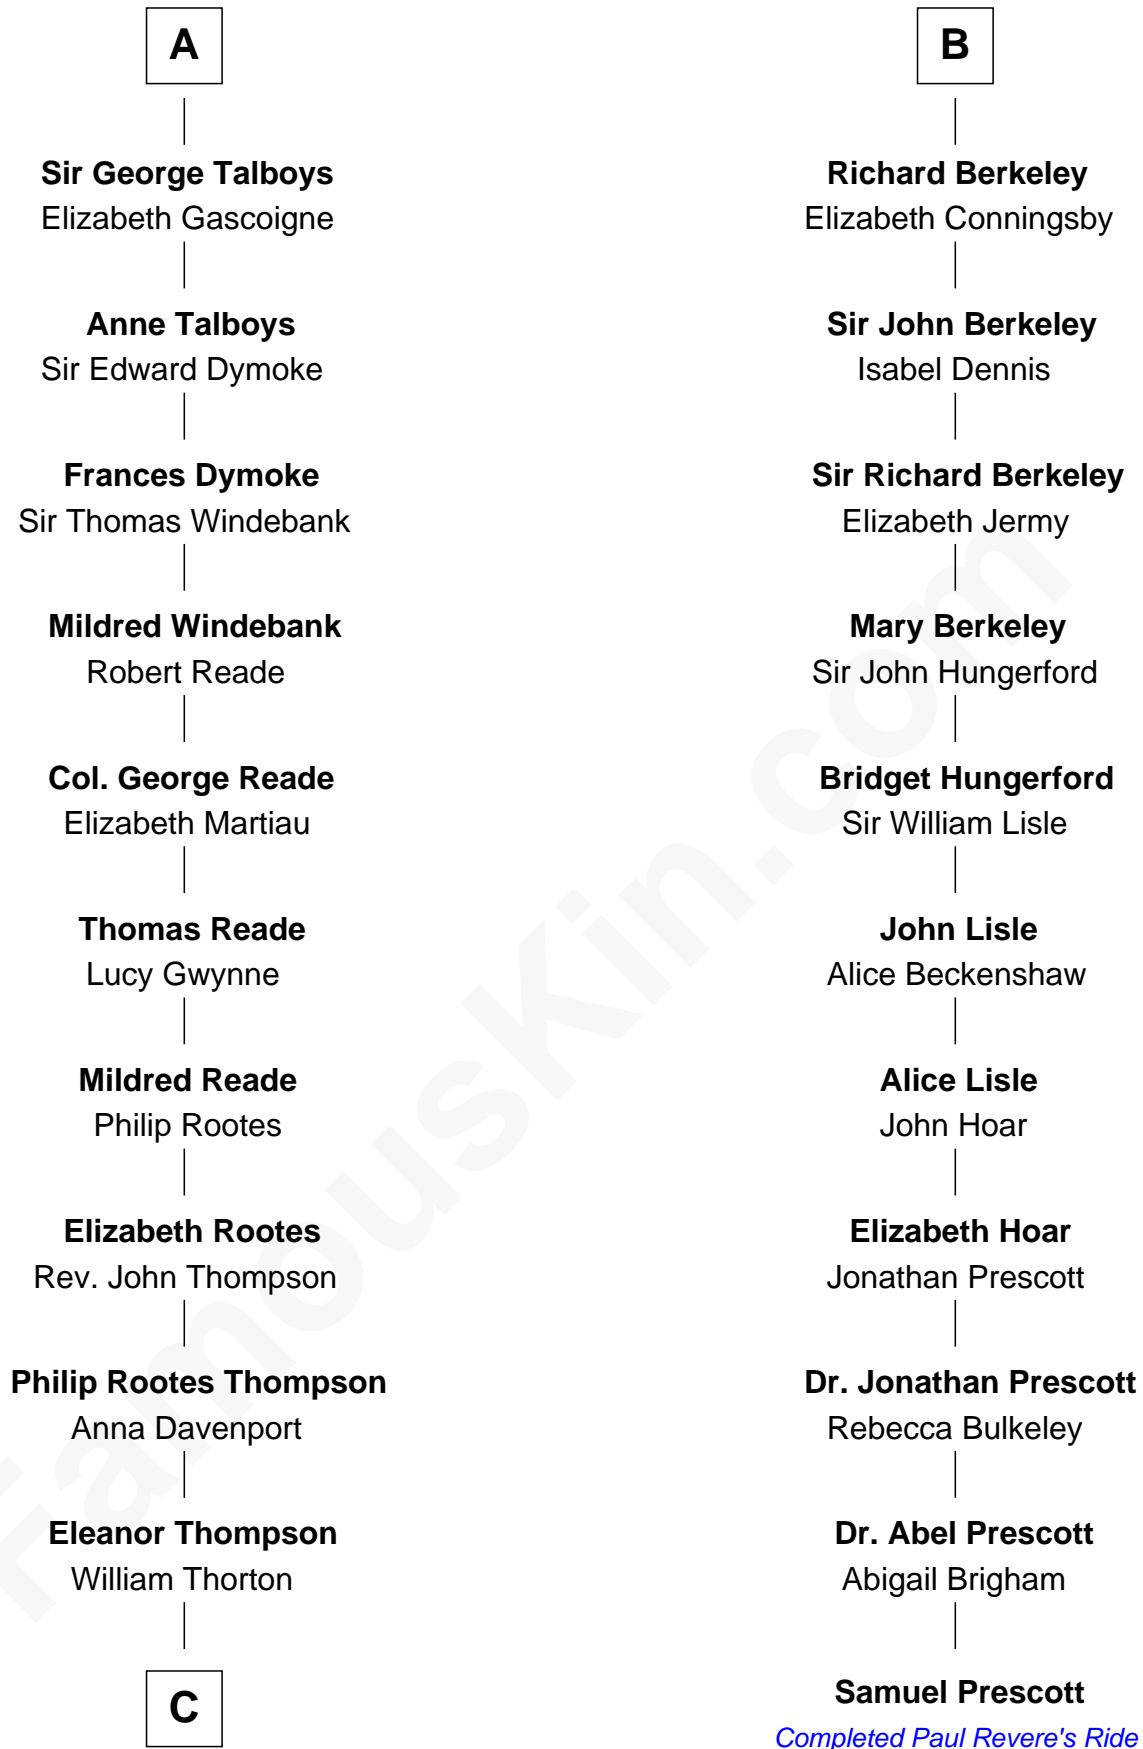

**FamousKin.com**  
**Relationship Chart of**  
**General George S. Patton**  
*U.S. Army - World War II*

17th cousin 3 times removed of

**Samuel Prescott**

*Completed Paul Revere's Midnight Ride*

**Nicholas de Stafford**

-----

**C**

—  
**Susanna Thompson Thorton**

Andrew Glassell

—  
**Susan Thornton Glassell**

George Smith Patton

—  
**George Smith Patton**

Ruth Wilson