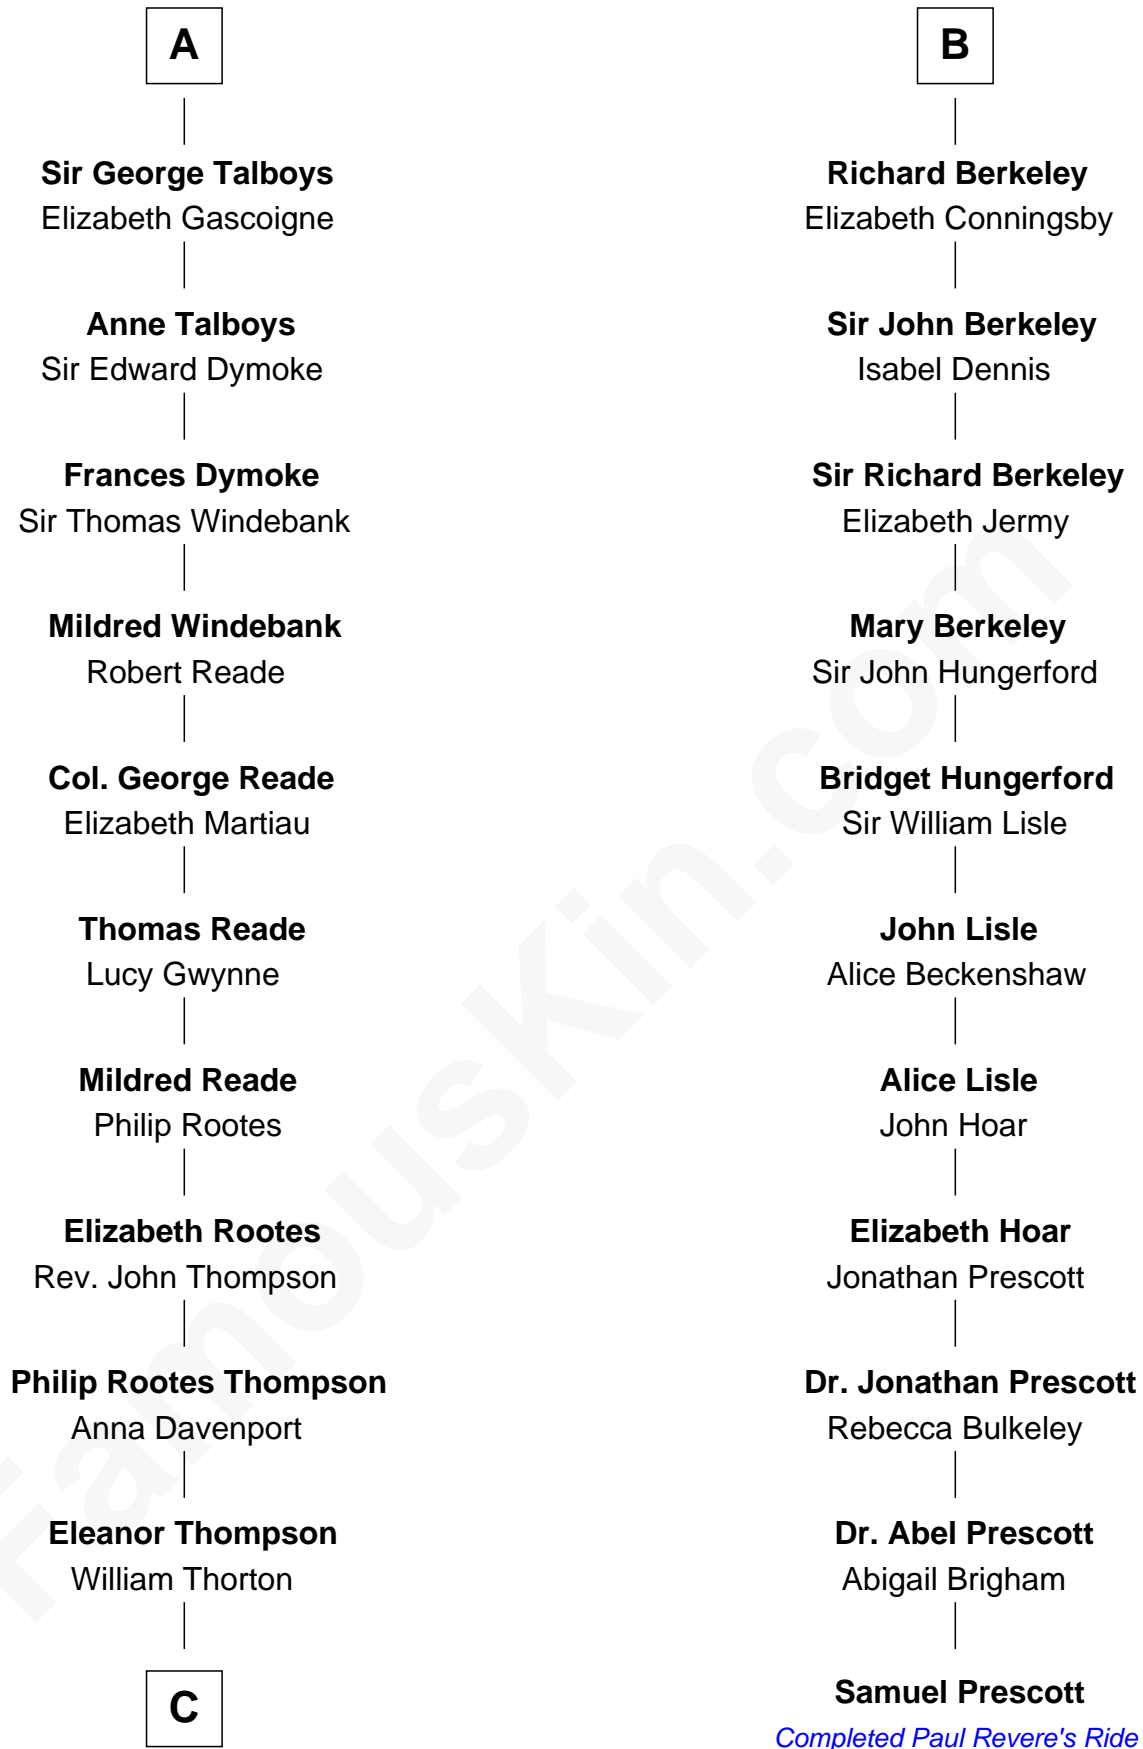

FamousKin.com
Relationship Chart of
General George S. Patton
U.S. Army - World War II

17th cousin 3 times removed of

Samuel Prescott

Completed Paul Revere's Midnight Ride

C

—
Susanna Thompson Thorton

Andrew Glassell

—
Susan Thornton Glassell

George Smith Patton

—
George Smith Patton

Ruth Wilson

—
General George S. Patton

U.S. Army - World War II

FamousKin.com