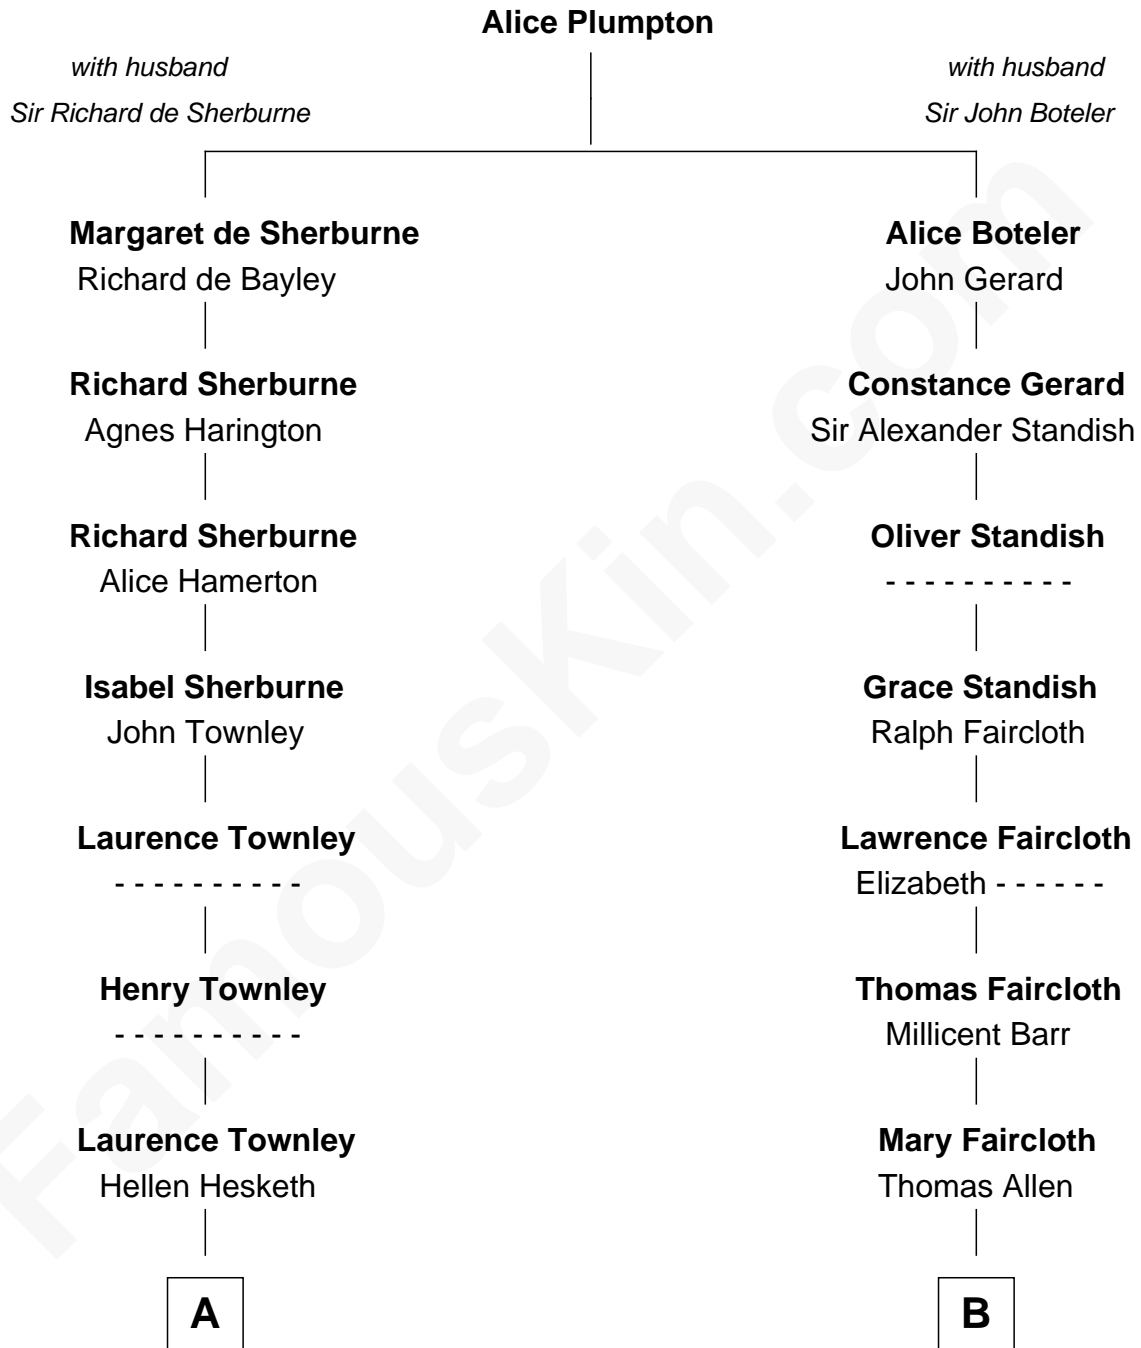

**FamousKin.com**  
**Relationship Chart of**  
**General George S. Patton**  
*U.S. Army - World War II*

12th cousin 7 times removed of

**Samuel Prescott**

*Completed Paul Revere's Midnight Ride*

**C**

George Smith Patton  
Susan Thornton Glassell

George Smith Patton  
Ruth Wilson

General George S. Patton  
*U.S. Army - World War II*

FamousKin.com