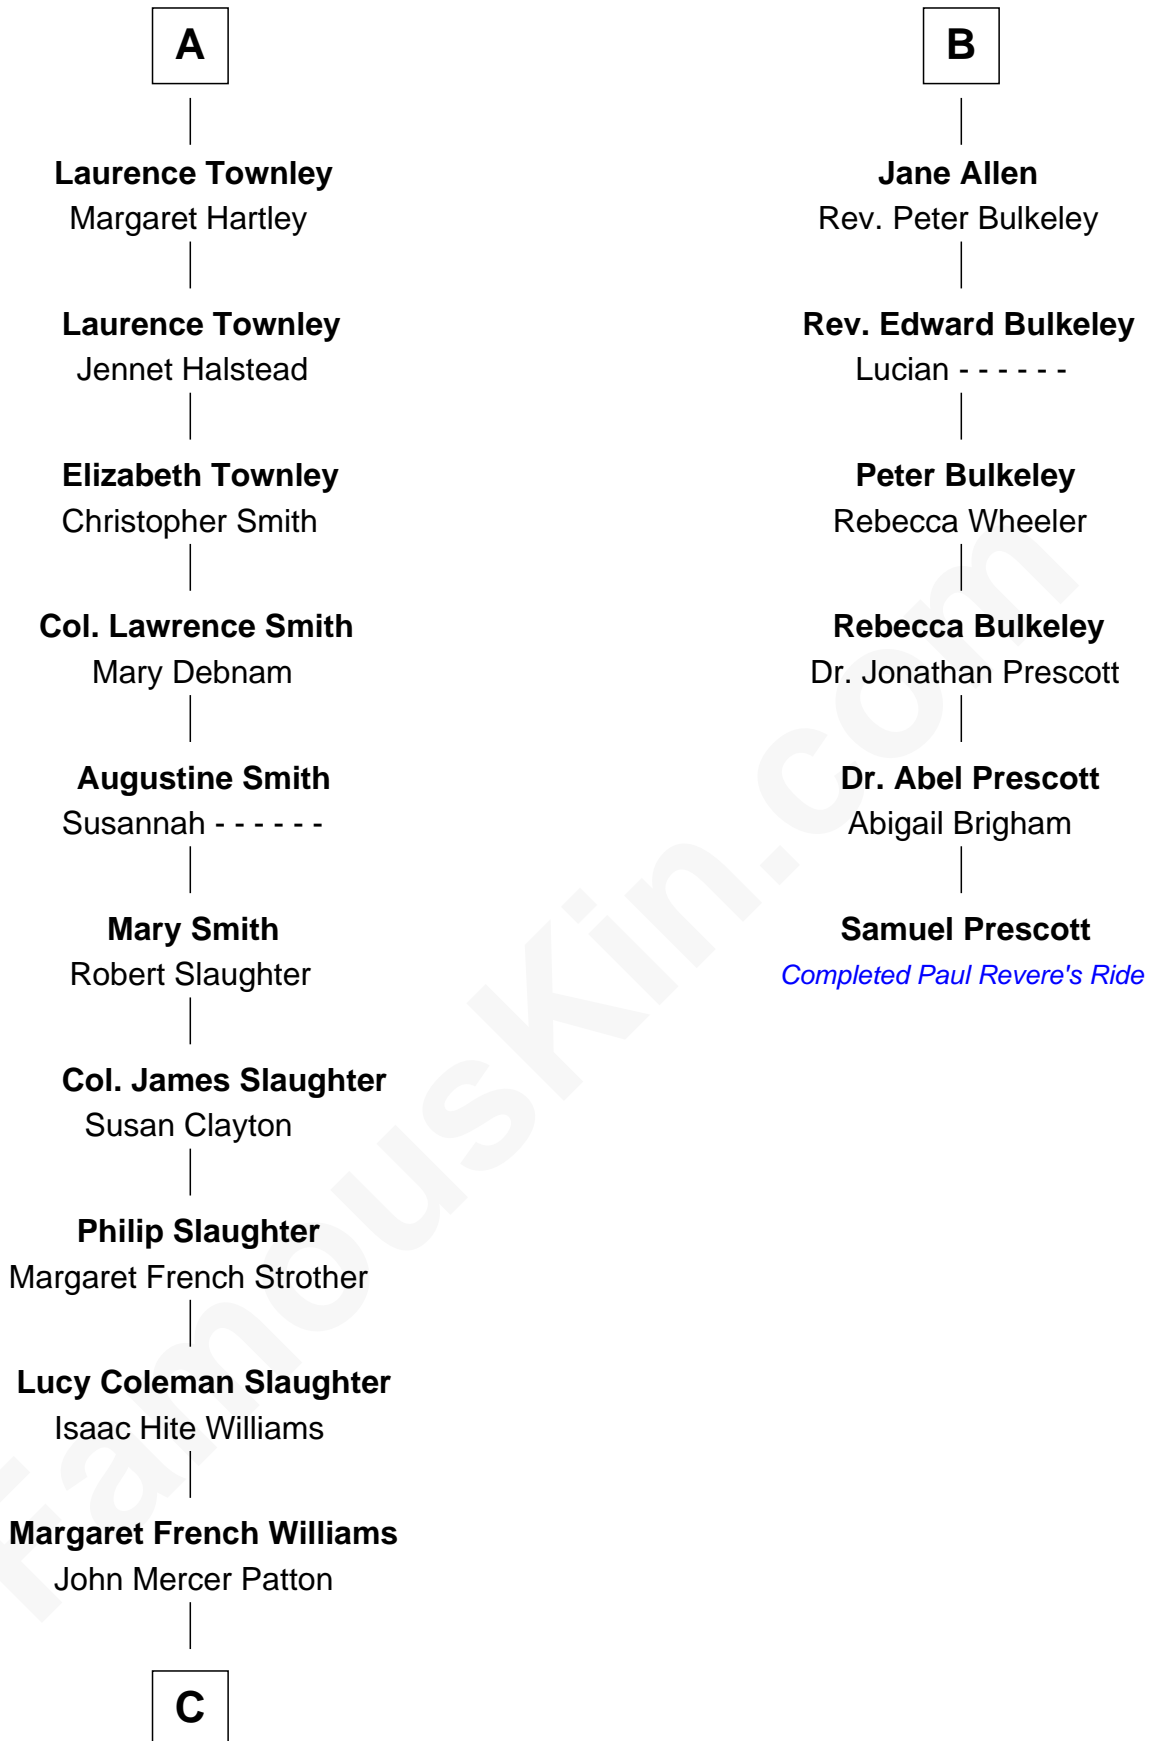

**FamousKin.com**  
**Relationship Chart of**  
**General George S. Patton**  
*U.S. Army - World War II*

12th cousin 7 times removed of

**Samuel Prescott**

*Completed Paul Revere's Midnight Ride*

**C**

George Smith Patton  
Susan Thornton Glassell

George Smith Patton  
Ruth Wilson

General George S. Patton  
*U.S. Army - World War II*

FamousKin.com