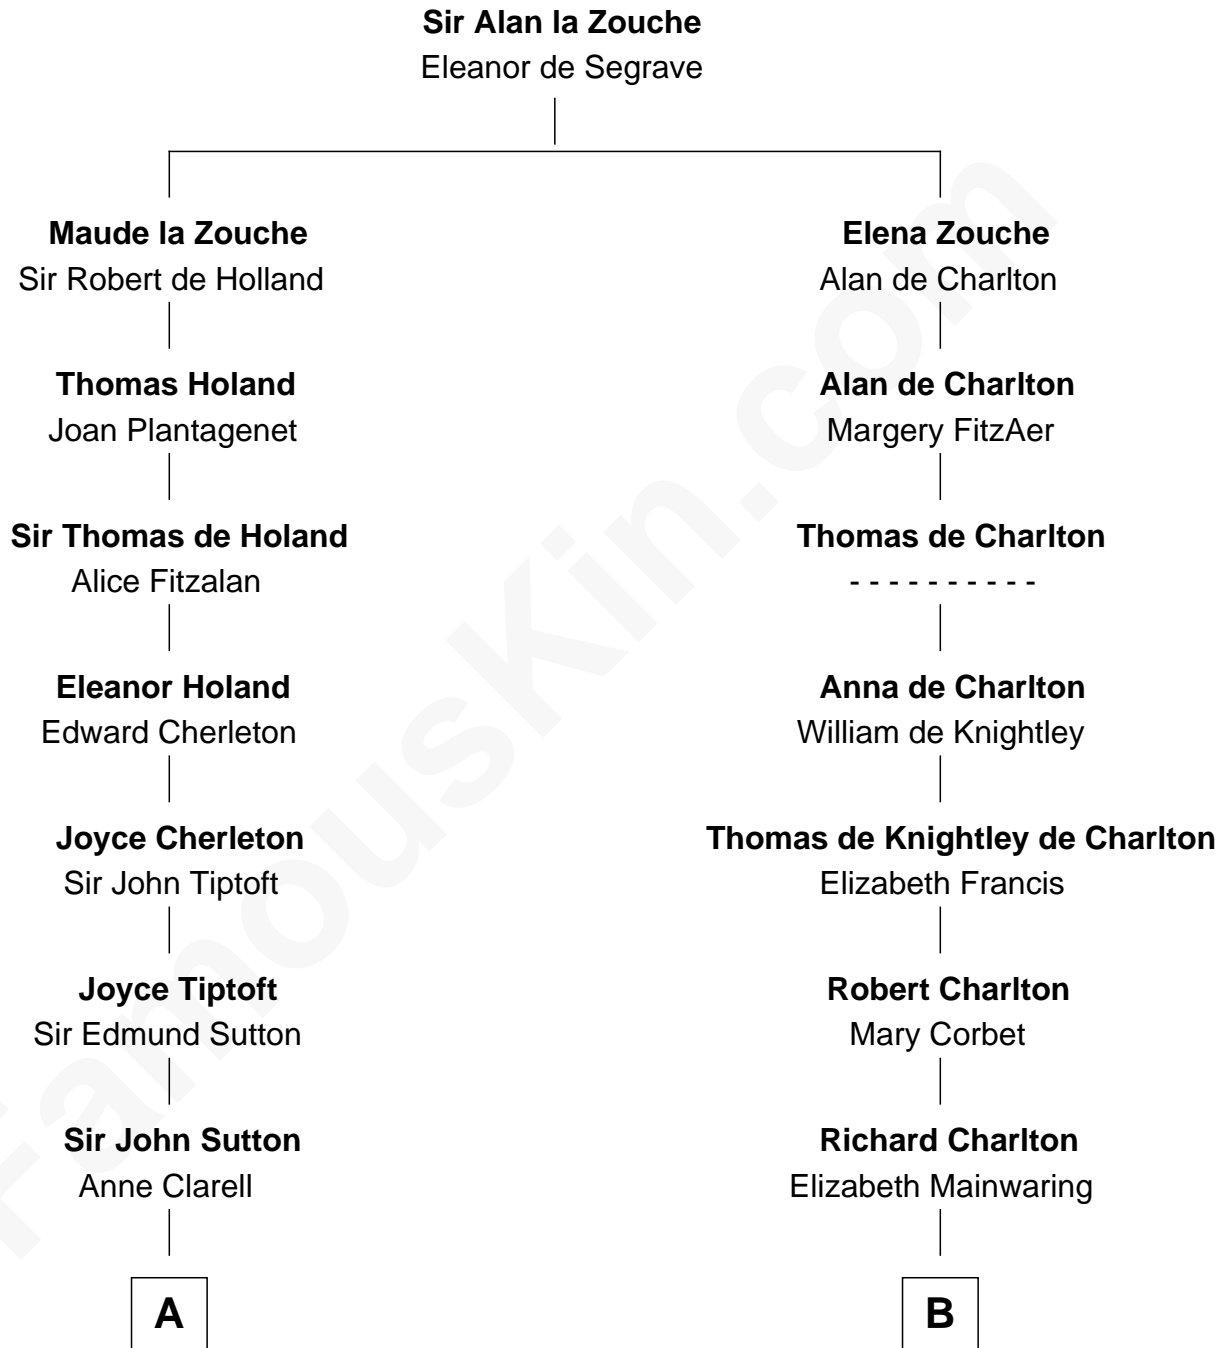

FamousKin.com
Relationship Chart of
General George S. Patton
U.S. Army - World War II

15th cousin 5 times removed of

Samuel Prescott

Completed Paul Revere's Midnight Ride

C

—
Susanna Thompson Thorton

Andrew Glassell

—
Susan Thornton Glassell

George Smith Patton

—
George Smith Patton

Ruth Wilson

—
General George S. Patton

U.S. Army - World War II

FamousKin.com