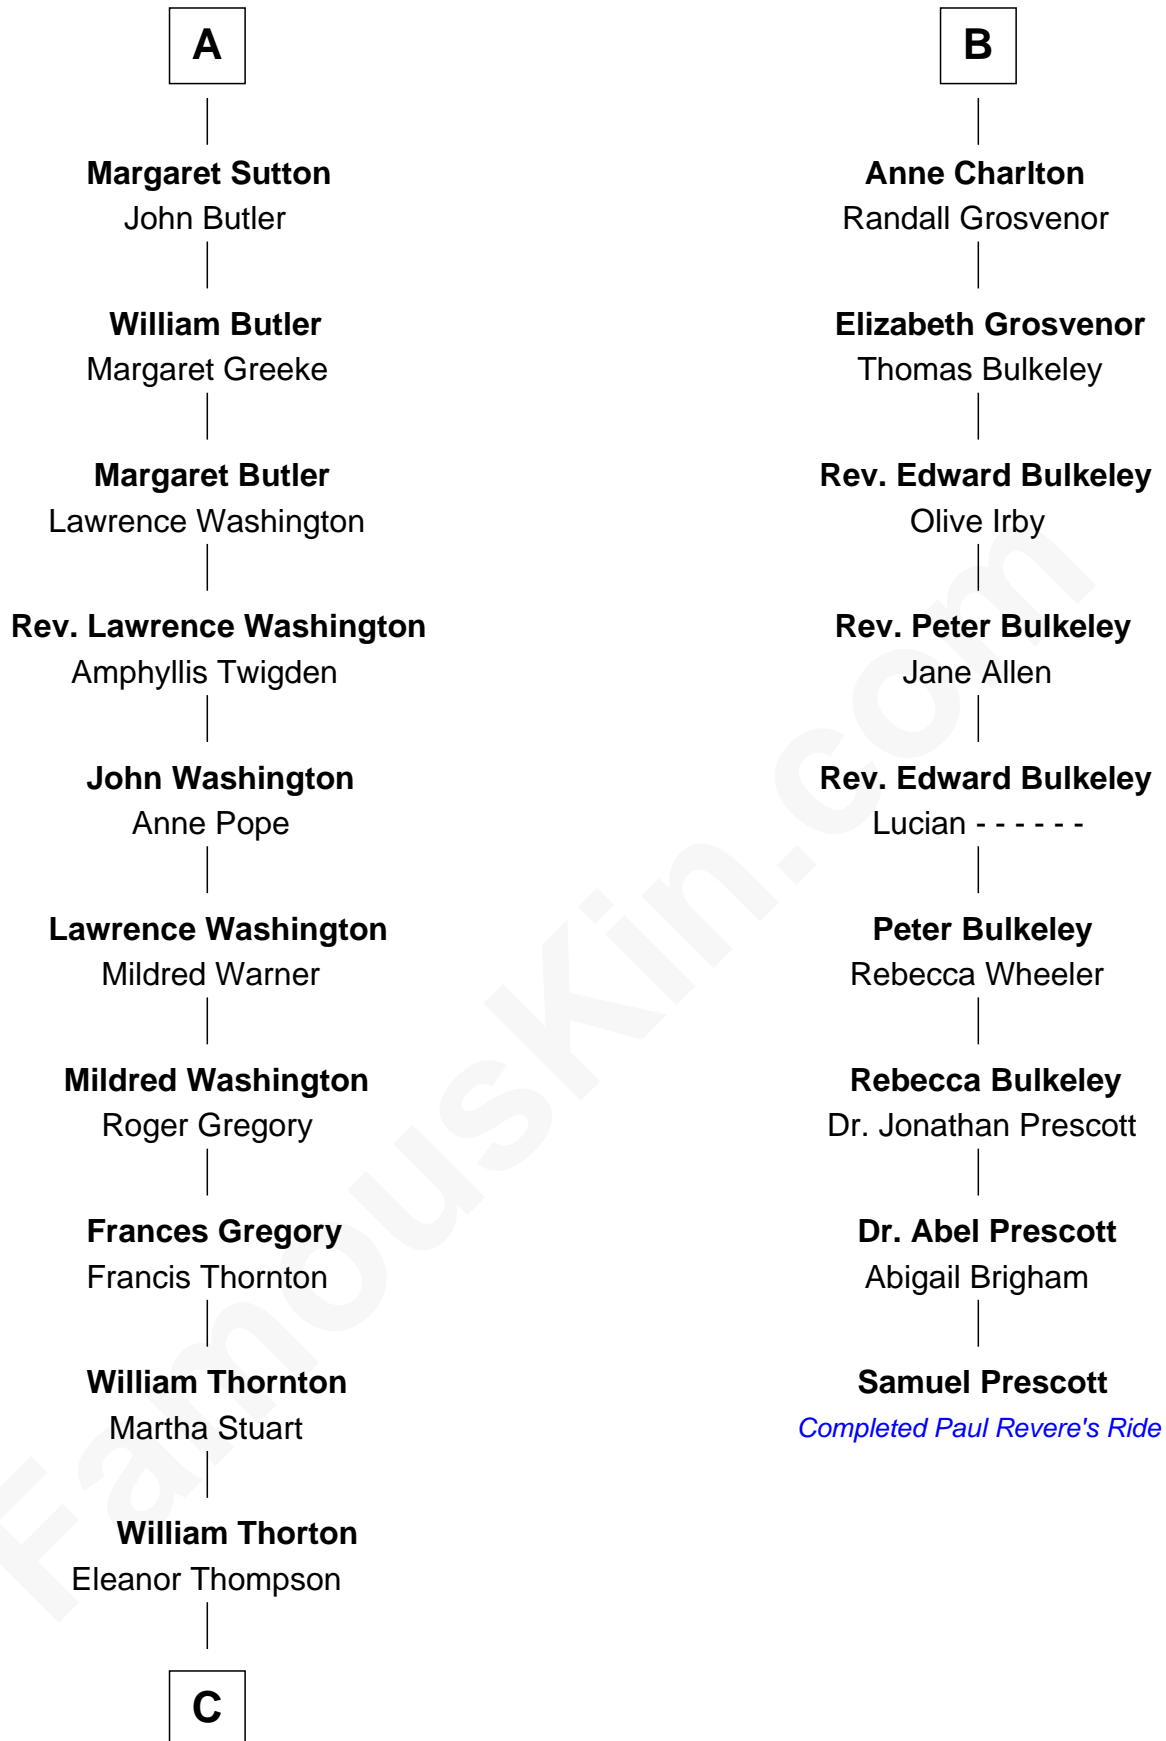

FamousKin.com
Relationship Chart of
General George S. Patton
U.S. Army - World War II

15th cousin 5 times removed of

Samuel Prescott

Completed Paul Revere's Midnight Ride

C

—
Susanna Thompson Thorton

Andrew Glassell

—
Susan Thornton Glassell

George Smith Patton

—
George Smith Patton

Ruth Wilson

—
General George S. Patton

U.S. Army - World War II

FamousKin.com