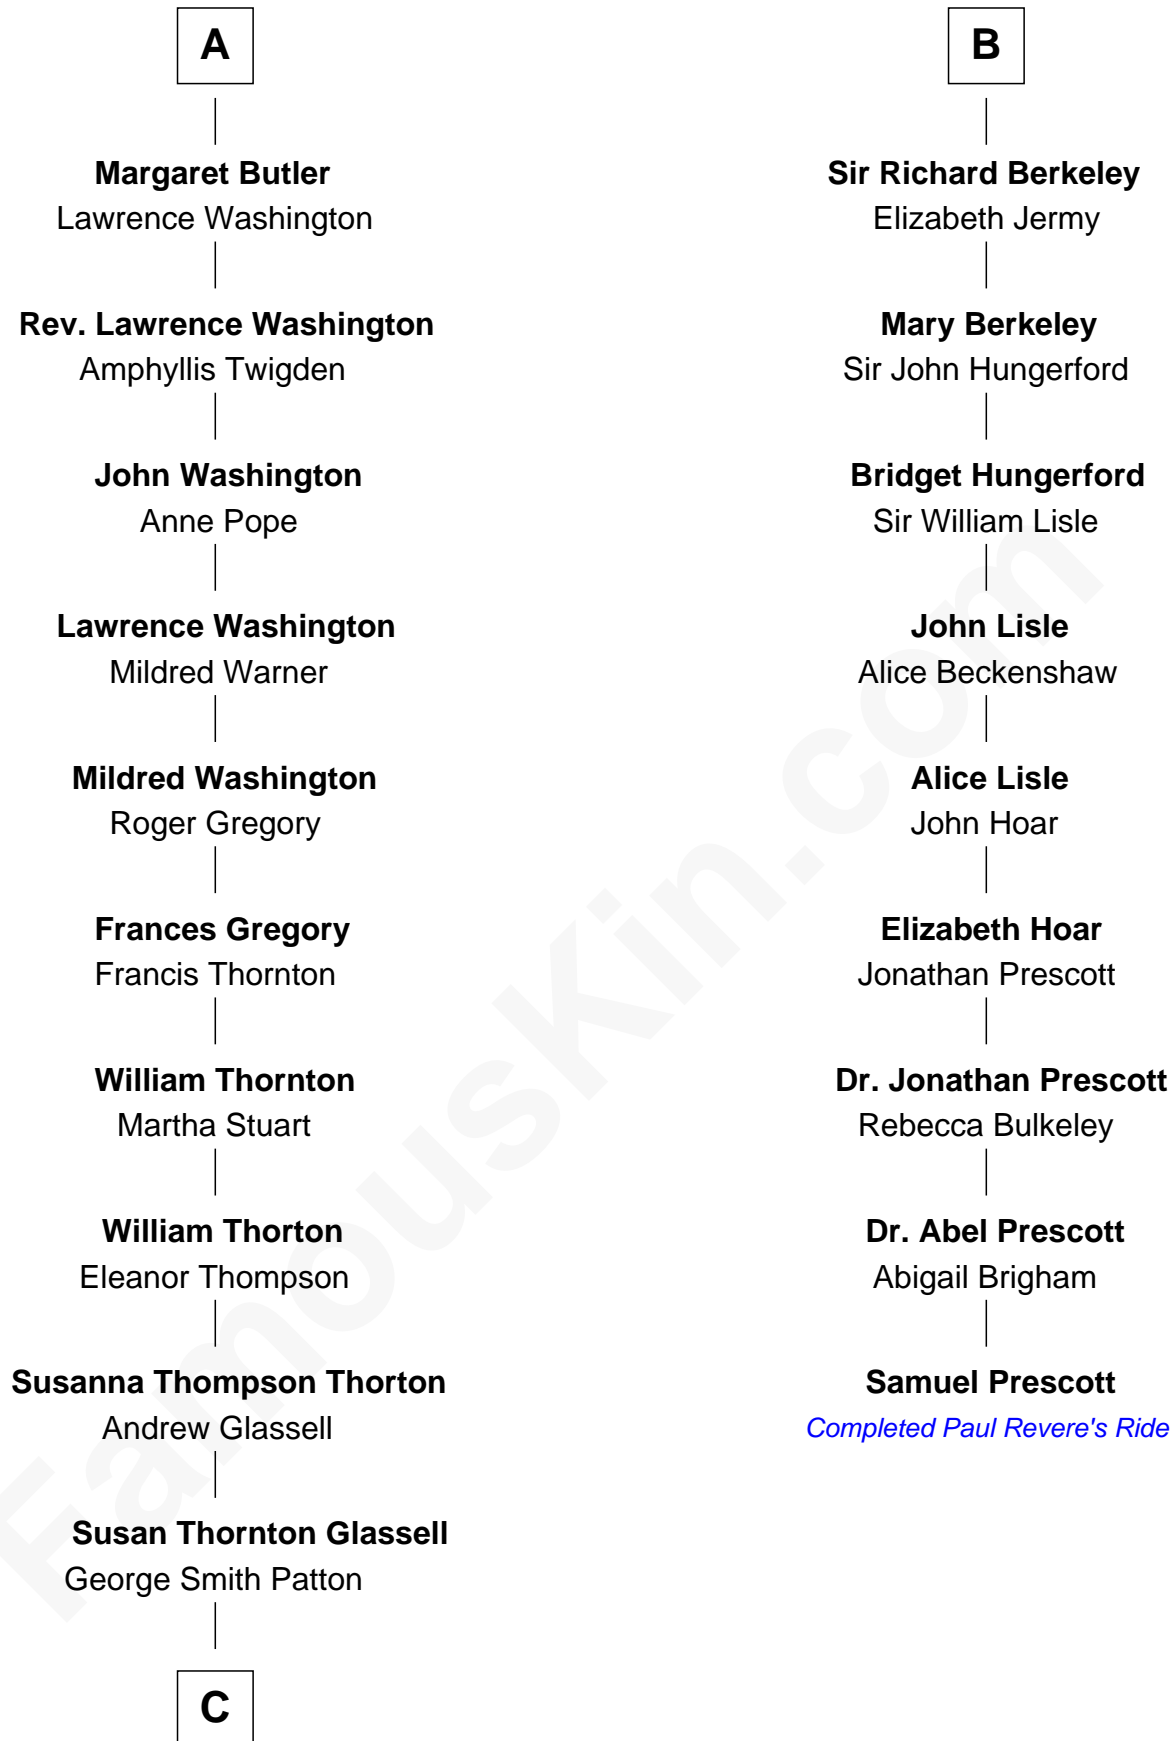

FamousKin.com
Relationship Chart of
General George S. Patton
U.S. Army - World War II

15th cousin 3 times removed of

Samuel Prescott

Completed Paul Revere's Midnight Ride

Sir Maurice de Berkeley

Eve la Zouche

Thomas de Berkeley

Katherine de Clyvedon

Sir John Berkeley

Elizabeth Betteshorne

Elizabeth Berkeley

Sir John Sutton

Sir Edmund Sutton

Joyce Tiptoft

Margaret - - - - -

Thomas Berkeley

Catherine Botetourte

Maurice Berkeley

Johanna Denham

Maurice Berkeley

Ellen Montfort

Sir William Berkeley

Anne Stafford

Richard Berkeley

Elizabeth Conningsby

Sir John Berkeley

Isabel Dennis

B

C

George Smith Patton