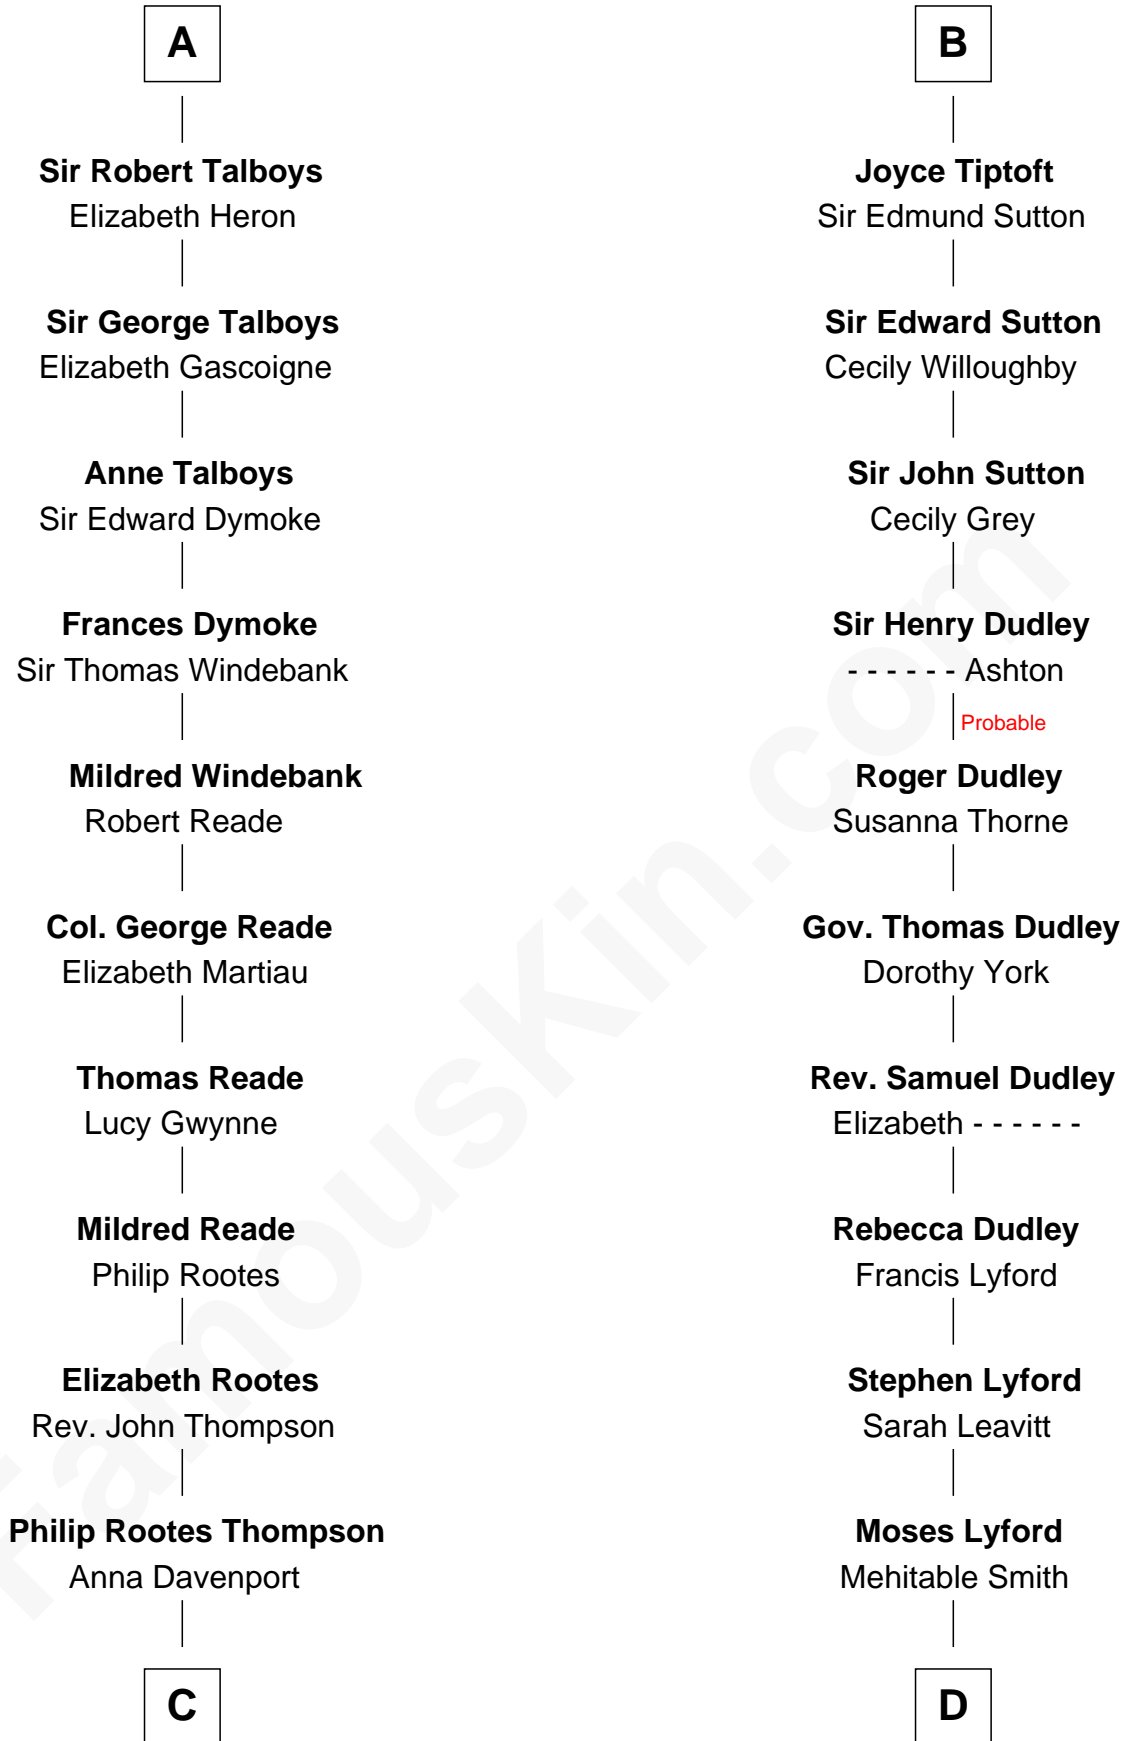

FamousKin.com
Relationship Chart of
General George S. Patton
U.S. Army - World War II

20th cousin 1 time removed of

Milton Bradley
Founder, Milton Bradley Company

C

Eleanor Thompson

William Thorton

Susanna Thompson Thorton