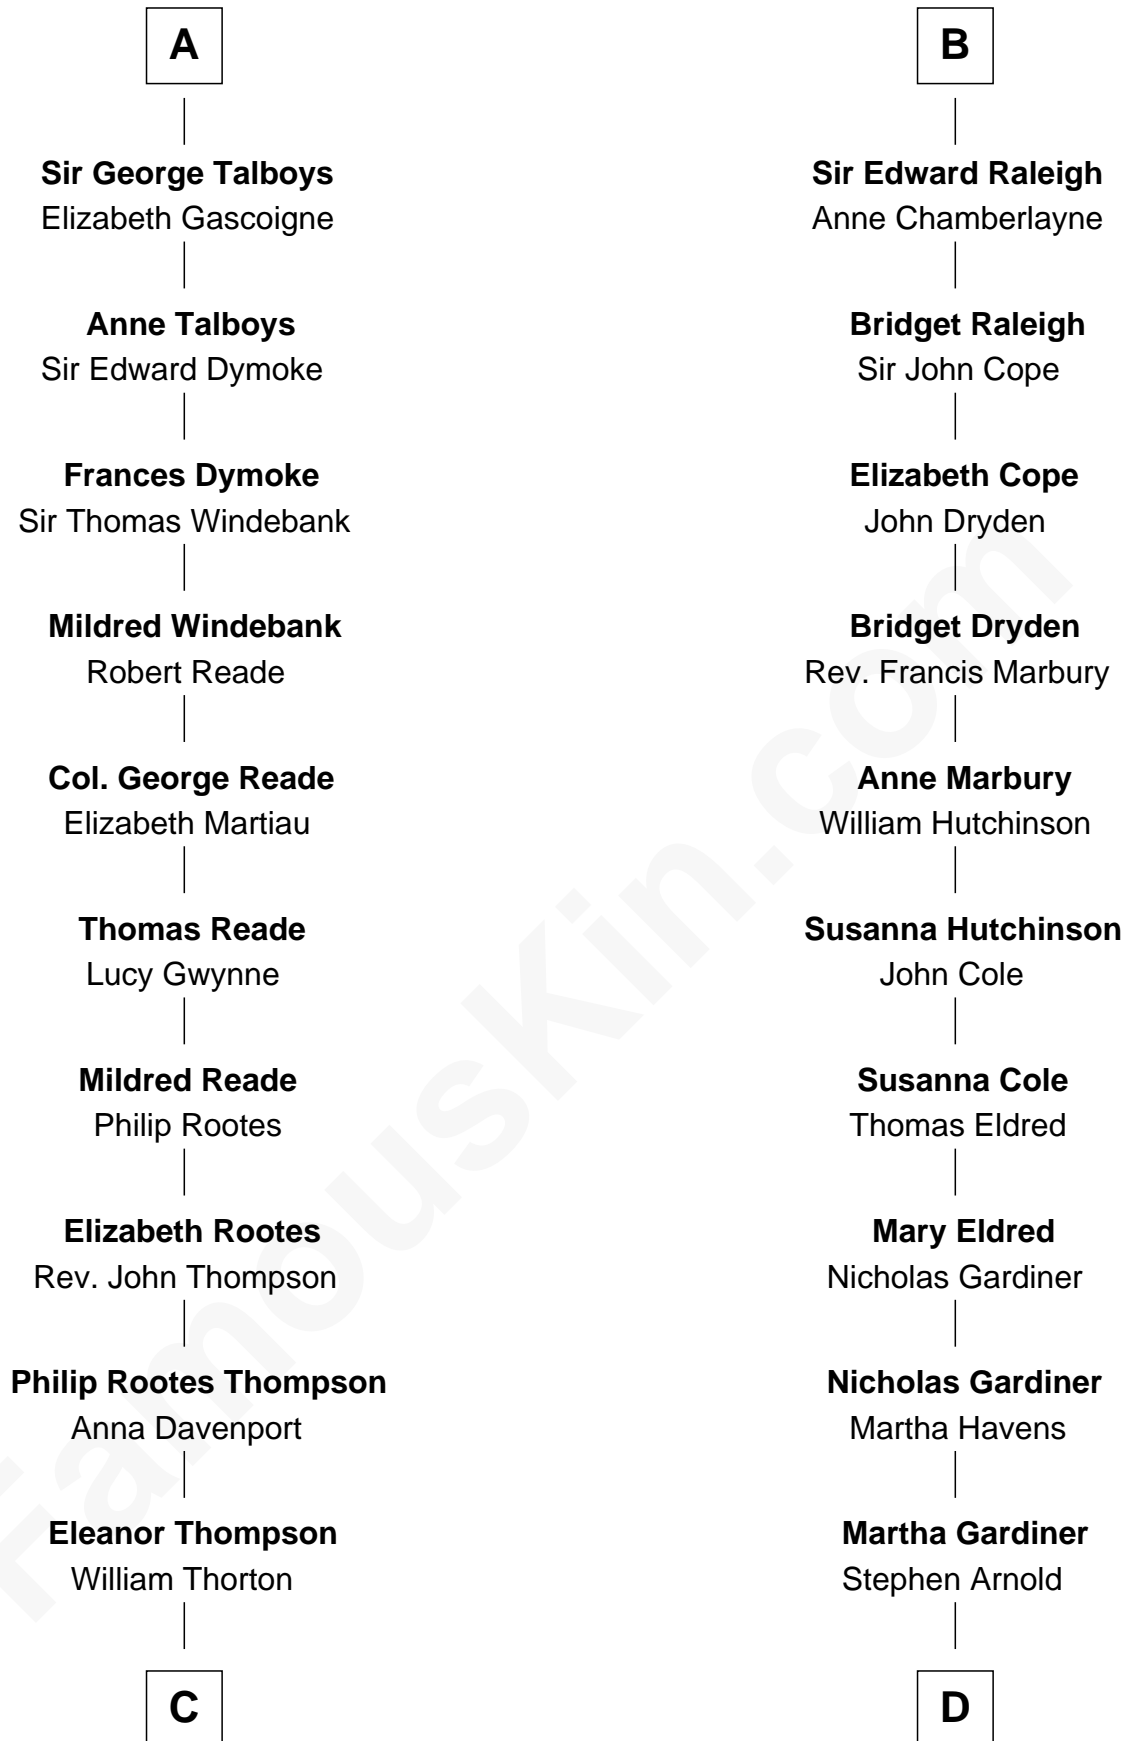

FamousKin.com Relationship Chart of

General George S. Patton

U.S. Army - World War II

19th cousin 1 time removed of

Stephen A. Douglas

Participated in Lincoln-Douglas Debates

FamousKin.com