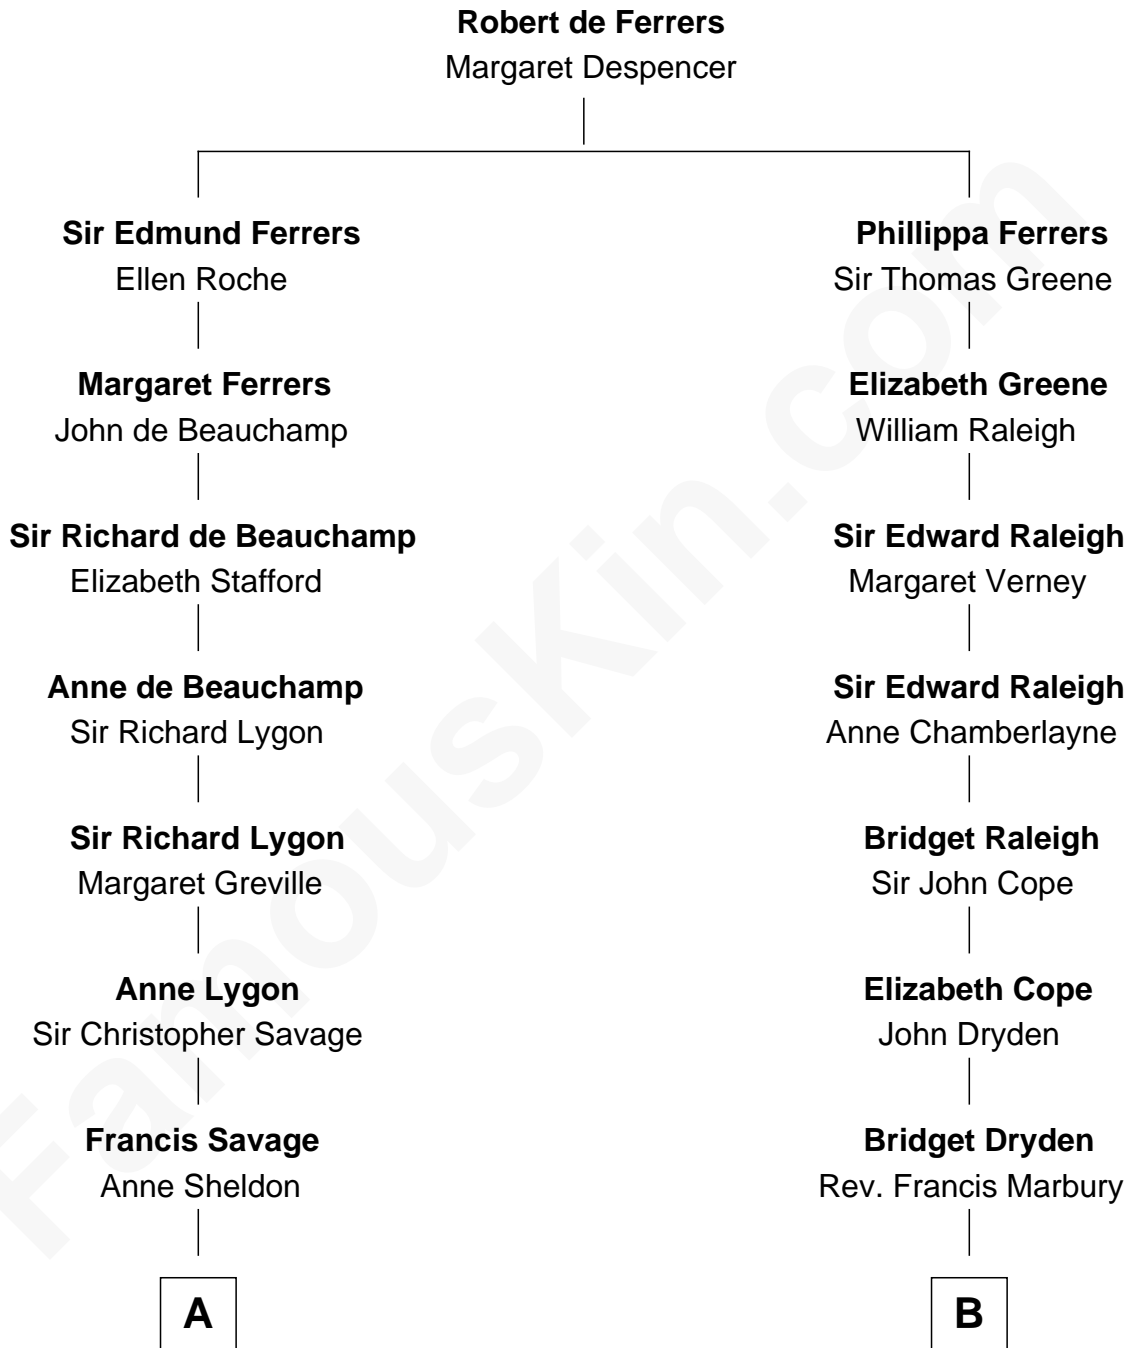

FamousKin.com
Relationship Chart of
General George S. Patton
U.S. Army - World War II

15th cousin 3 times removed of

Stephen A. Douglas

Participated in Lincoln-Douglas Debates

C

George Smith Patton

Ruth Wilson

General George S. Patton

U.S. Army - World War II

FamousKin.com