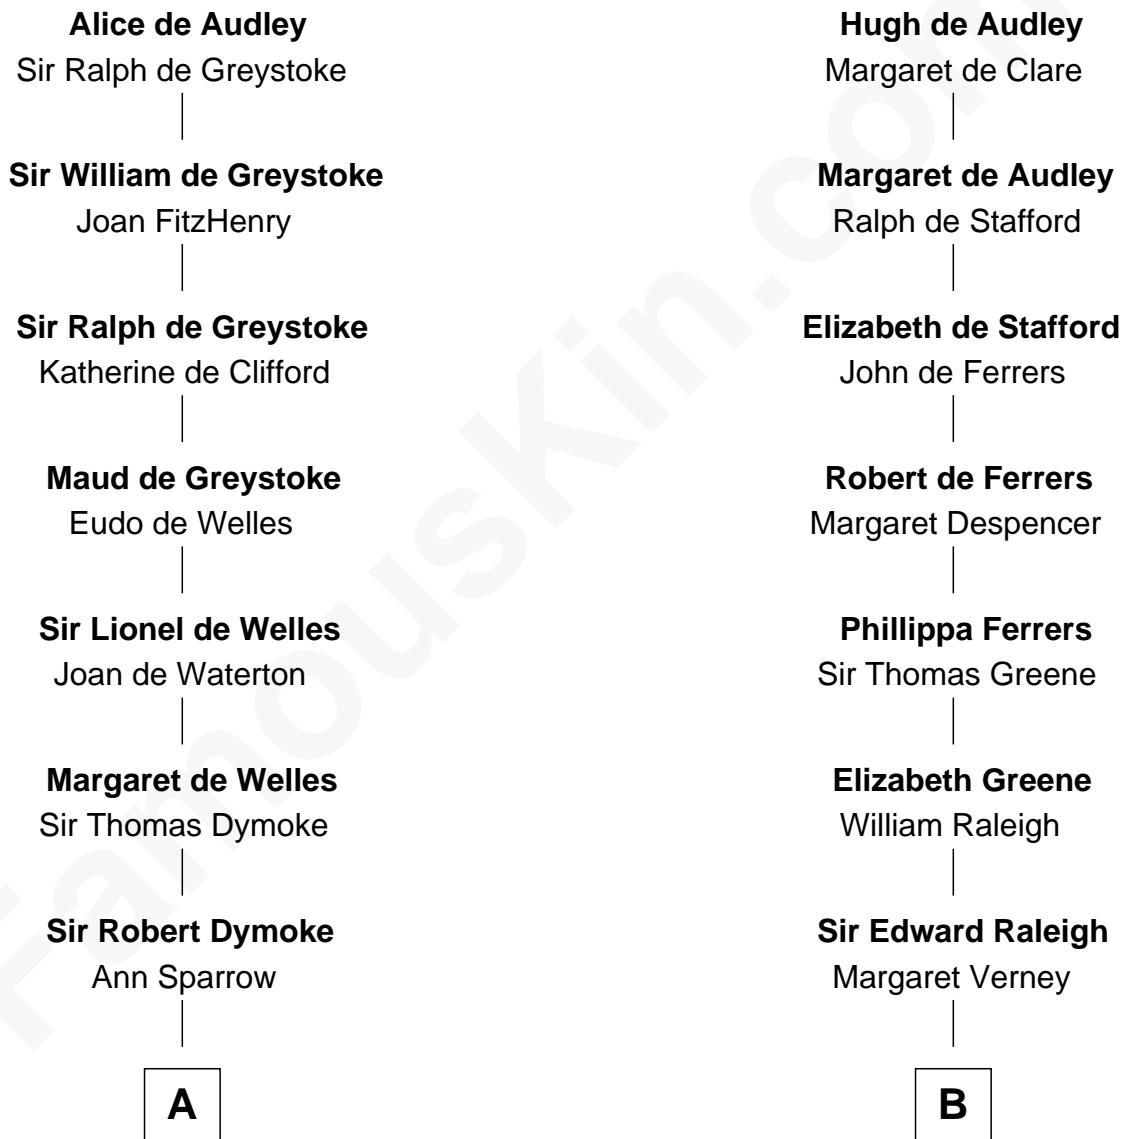

FamousKin.com
Relationship Chart of
General George S. Patton

U.S. Army - World War II

19th cousin of

Stephen A. Douglas

Participated in Lincoln-Douglas Debates

Sir Hugh I de Audley

Iseult de Mortimer

C

Susan Thornton Glassell

George Smith Patton

George Smith Patton

Ruth Wilson

General George S. Patton

U.S. Army - World War II

D

Martha Arnold