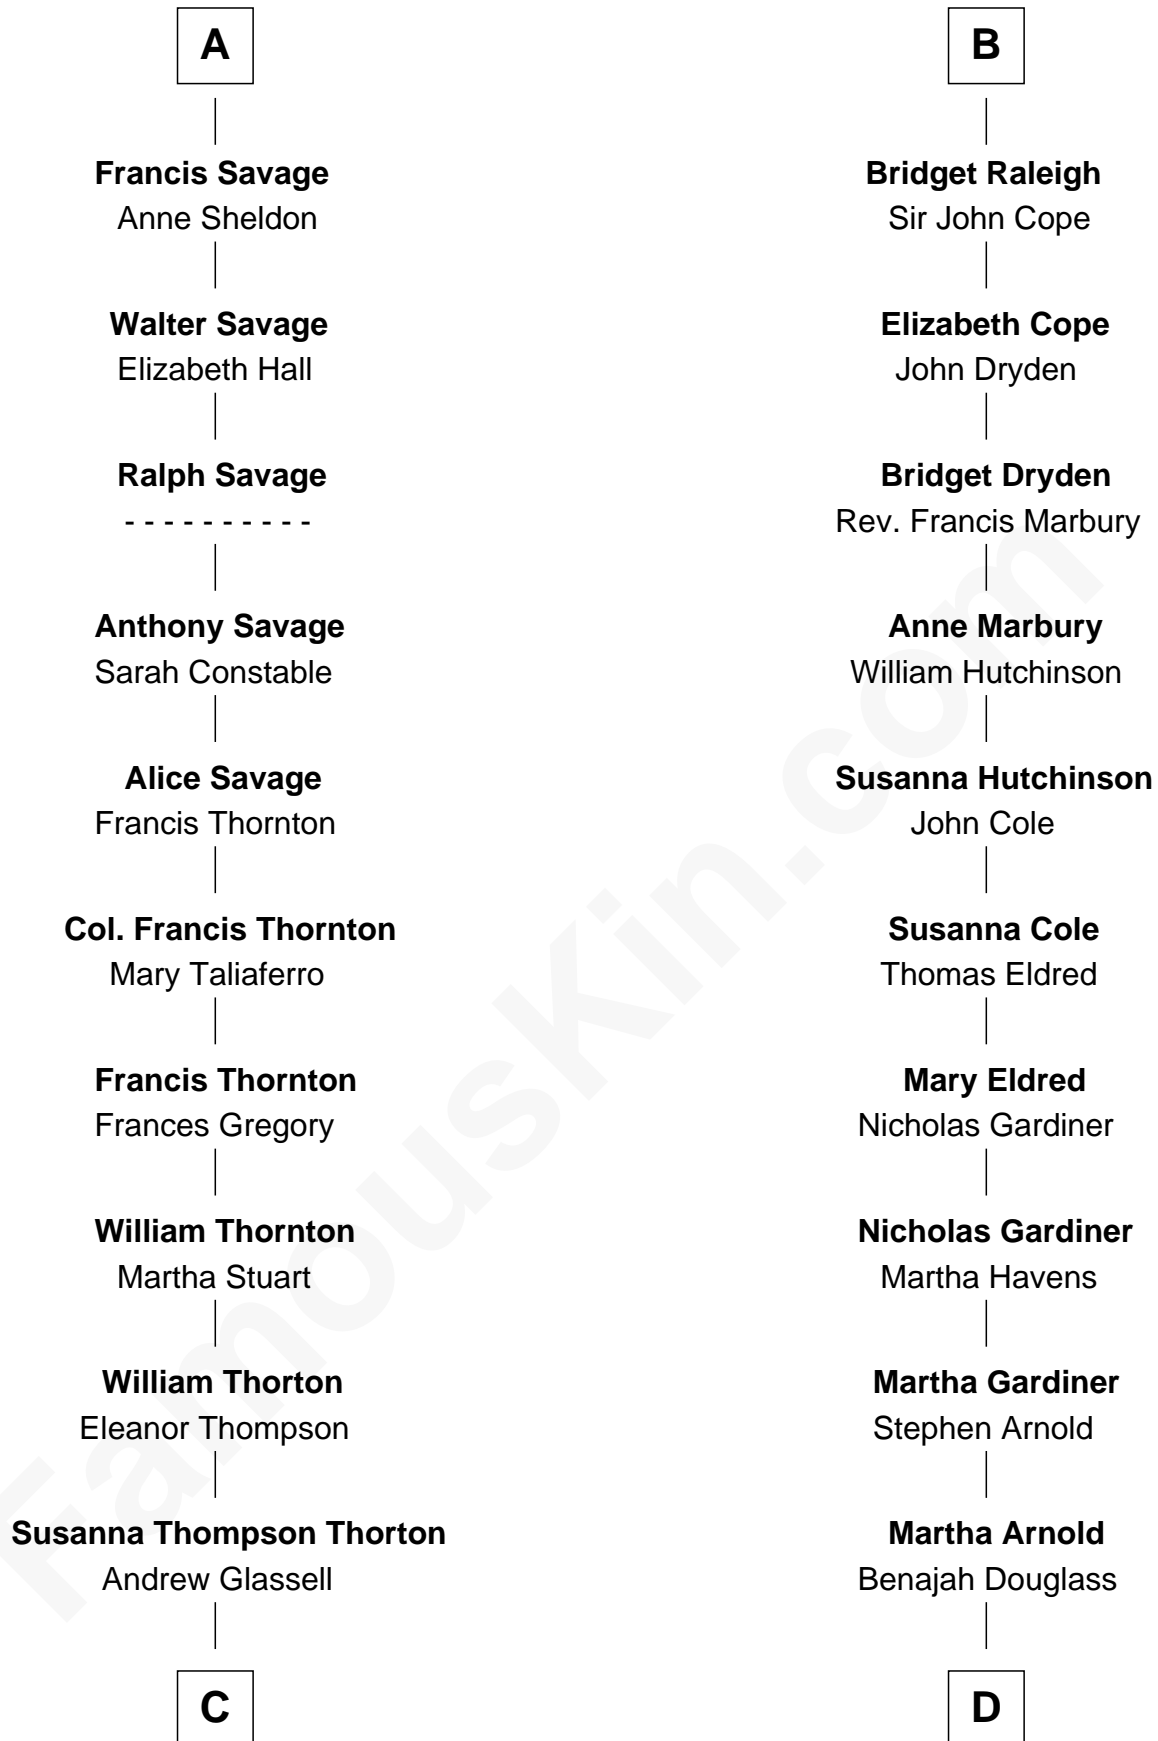

**FamousKin.com**  
**Relationship Chart of**  
**General George S. Patton**  
*U.S. Army - World War II*

18th cousin 1 time removed of

**Stephen A. Douglas**

*Participated in Lincoln-Douglas Debates*

**C**

**Susan Thornton Glassell**

George Smith Patton

**George Smith Patton**

Ruth Wilson

**General George S. Patton**

*U.S. Army - World War II*

**D**

**Dr. Stephen Arnold Douglass**