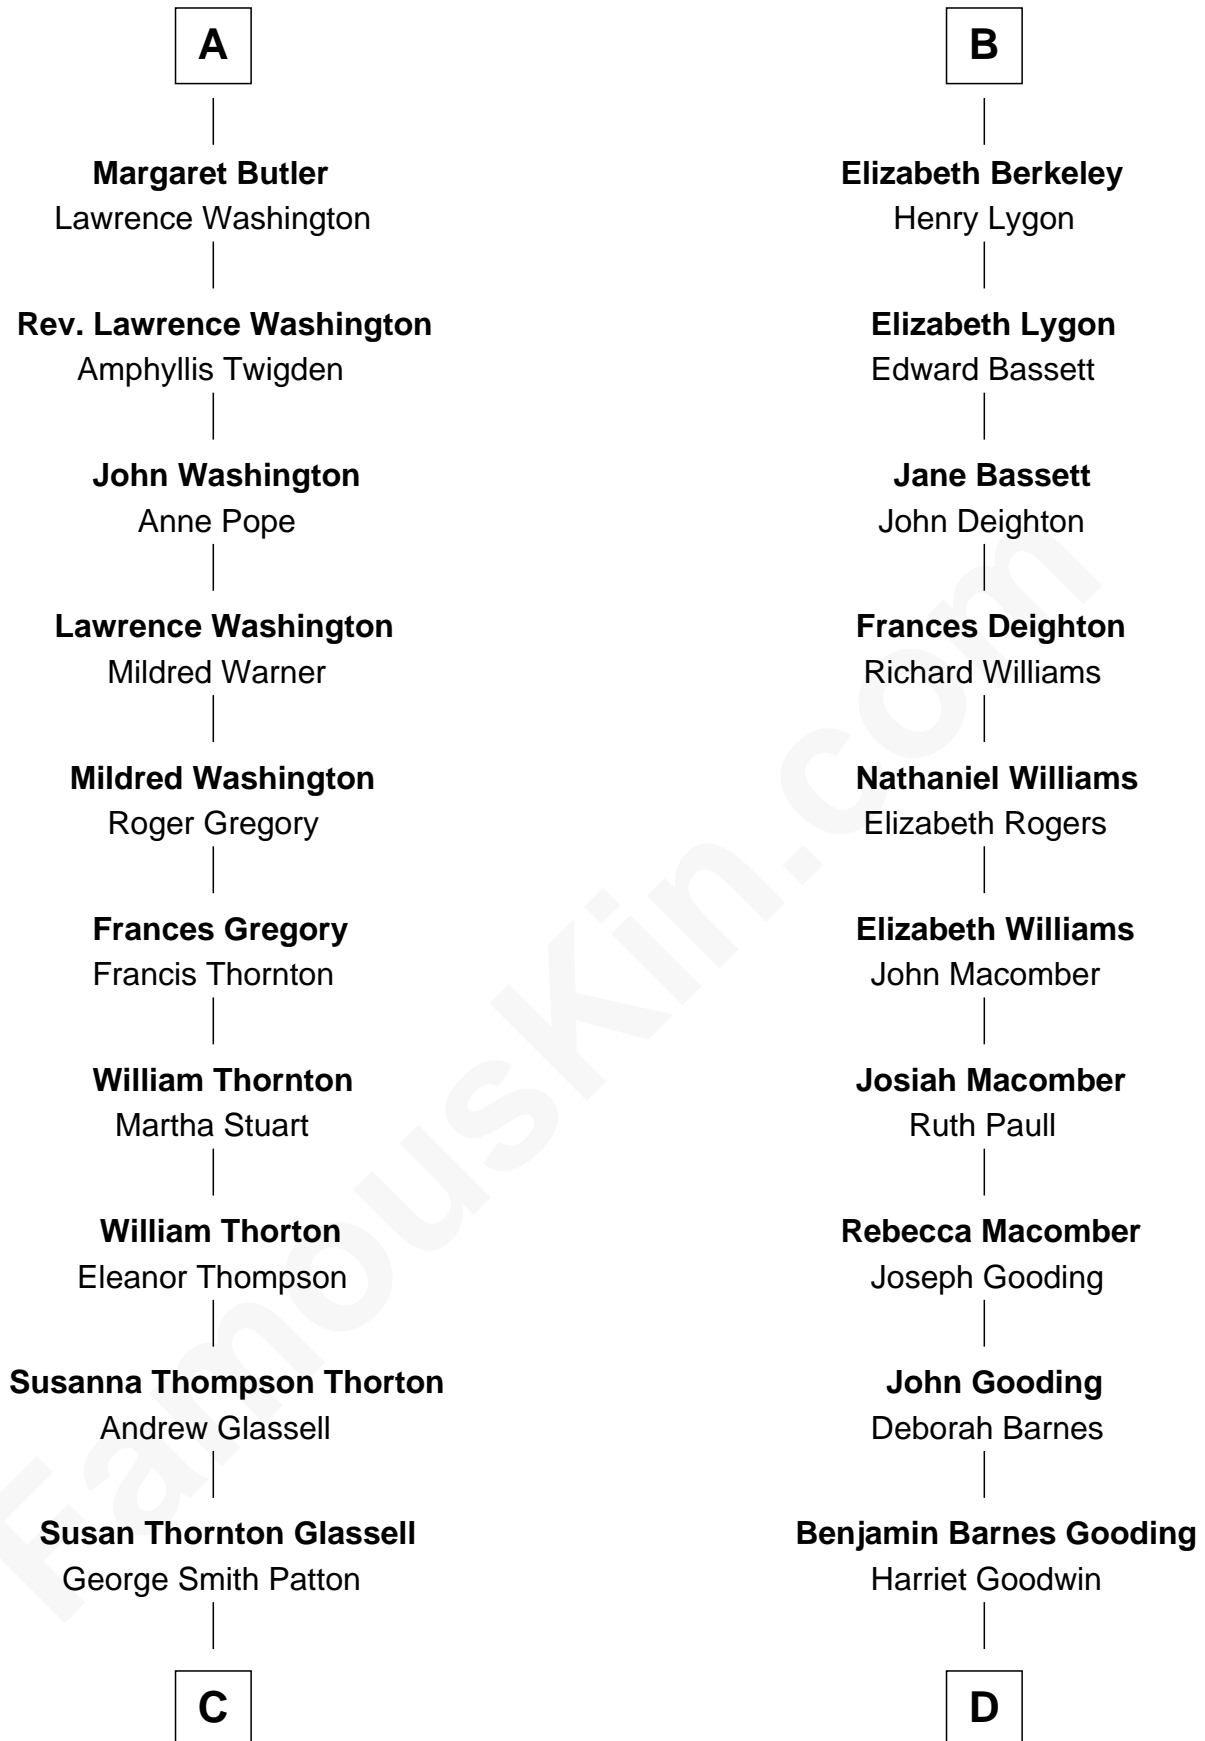

FamousKin.com
Relationship Chart of
General George S. Patton
U.S. Army - World War II

18th cousin of

Mary Winthrop Gooding
Prolific Mayflower Descendant

Sir Maurice de Berkeley
 Eve la Zouche

C

George Smith Patton

Ruth Wilson

General George S. Patton

U.S. Army - World War II

D

Benjamin Winthrop Gooding

Lydia Sprague Freeman

Mary Winthrop Gooding

Prolific Mayflower Descendant