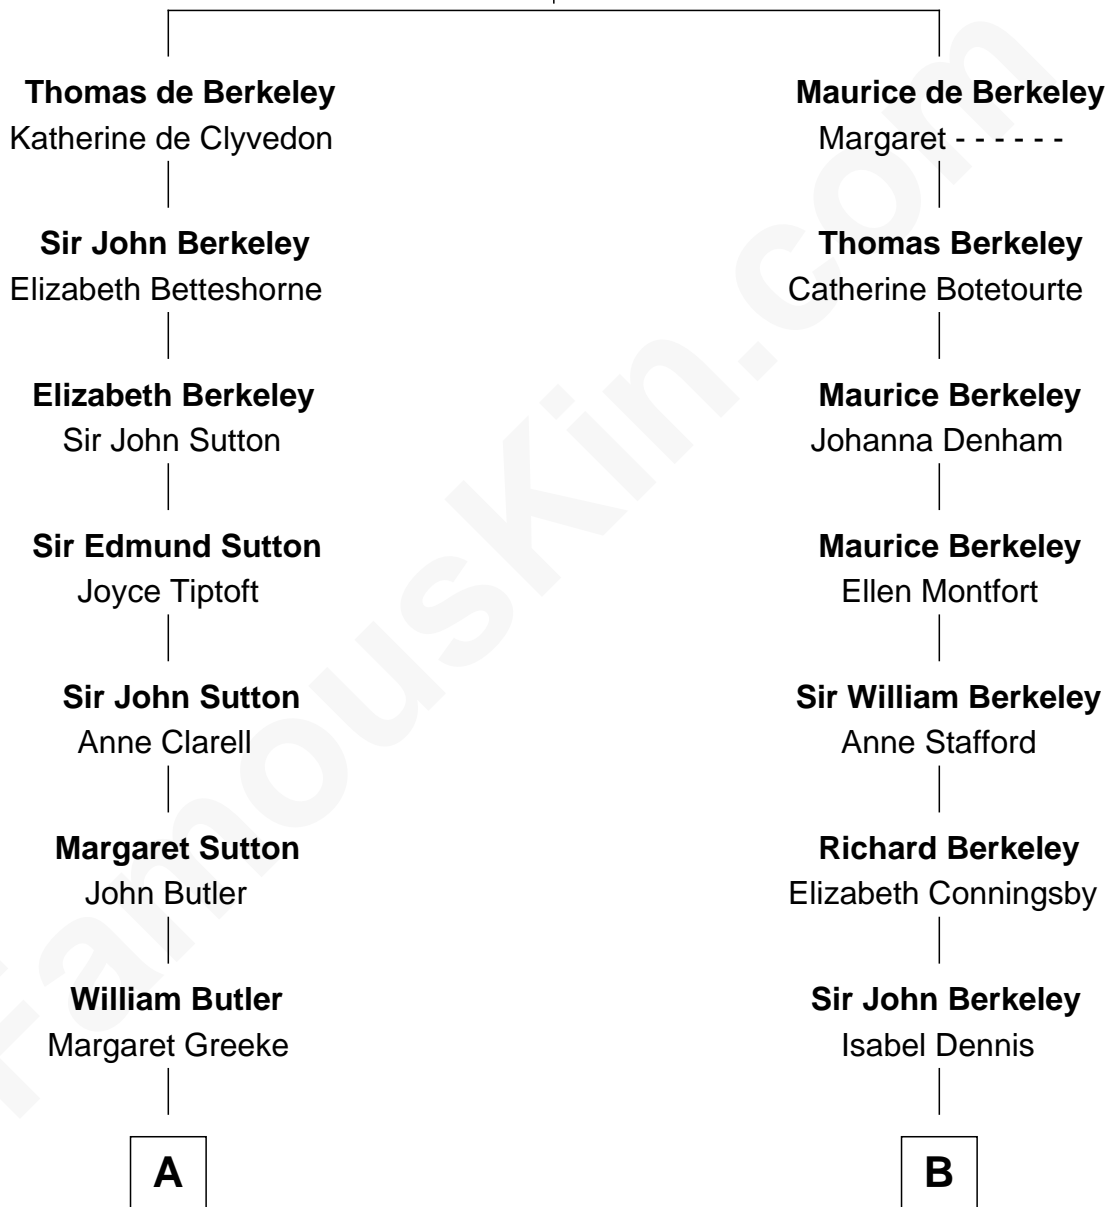

FamousKin.com
Relationship Chart of
General George S. Patton
U.S. Army - World War II

18th cousin of

Mary Winthrop Gooding
Prolific Mayflower Descendant

Sir Maurice de Berkeley
 Eve la Zouche

C

George Smith Patton

Ruth Wilson

General George S. Patton

U.S. Army - World War II

D

Benjamin Winthrop Gooding

Lydia Sprague Freeman

Mary Winthrop Gooding

Prolific Mayflower Descendant