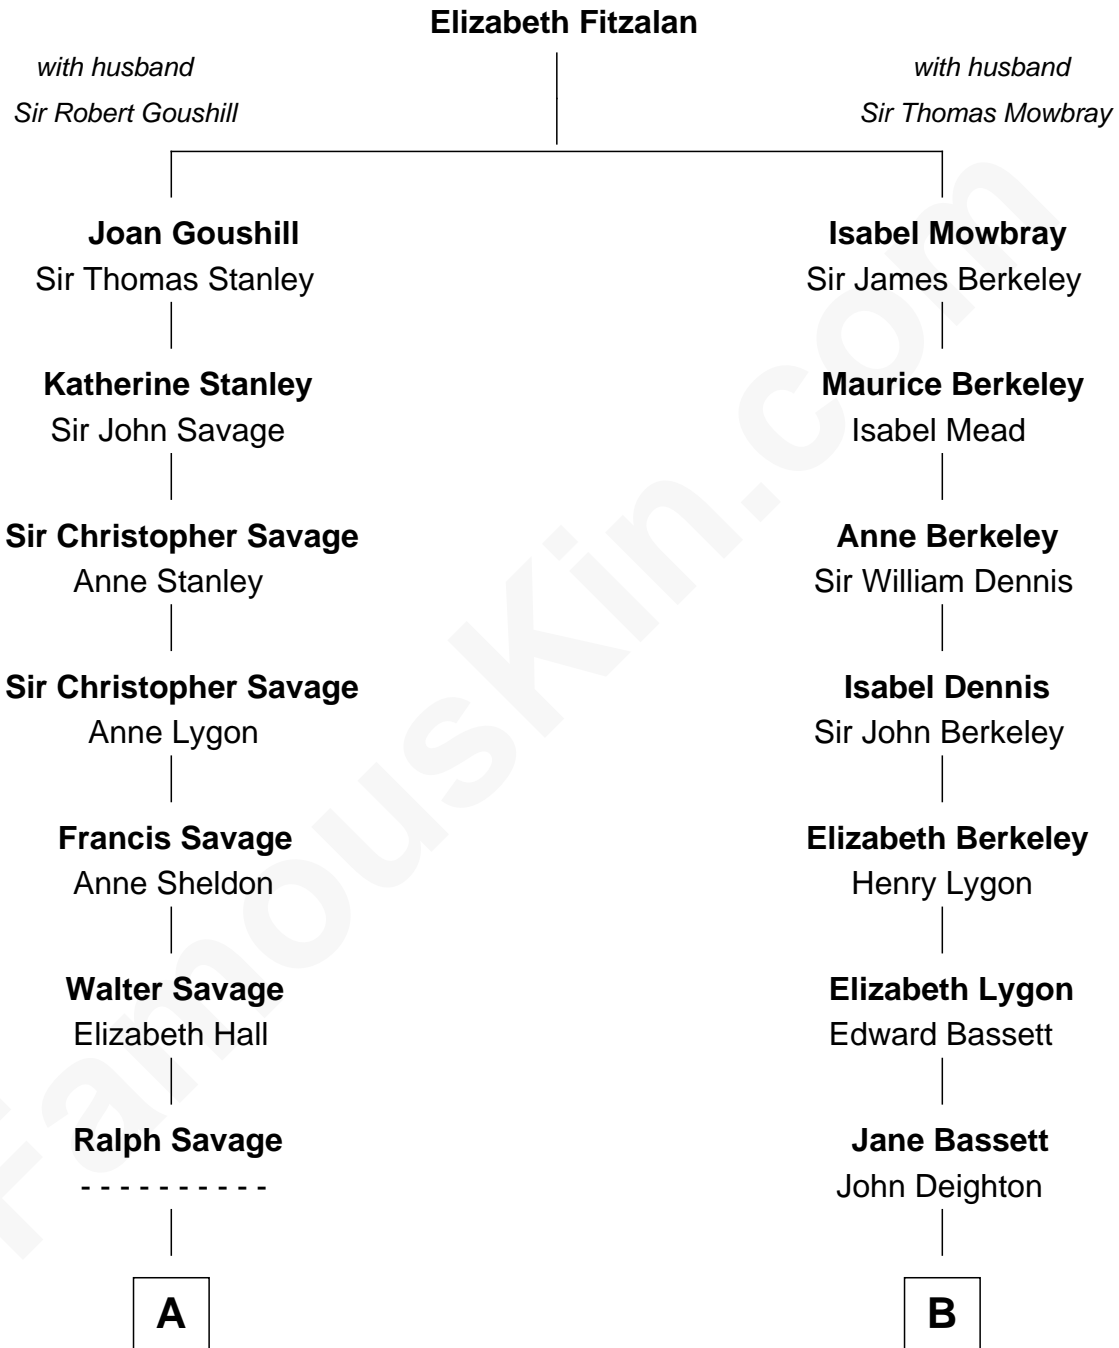

**FamousKin.com**  
**Relationship Chart of**  
**General George S. Patton**  
*U.S. Army - World War II*

16th cousin 2 times removed of

**Margot Kidder**  
*TV and Movie Actress*

**C**

**Kendall Kidder**  
Jocelyn Mary Wilson

**Margot Kidder**  
*TV and Movie Actress*

FamousKin.com