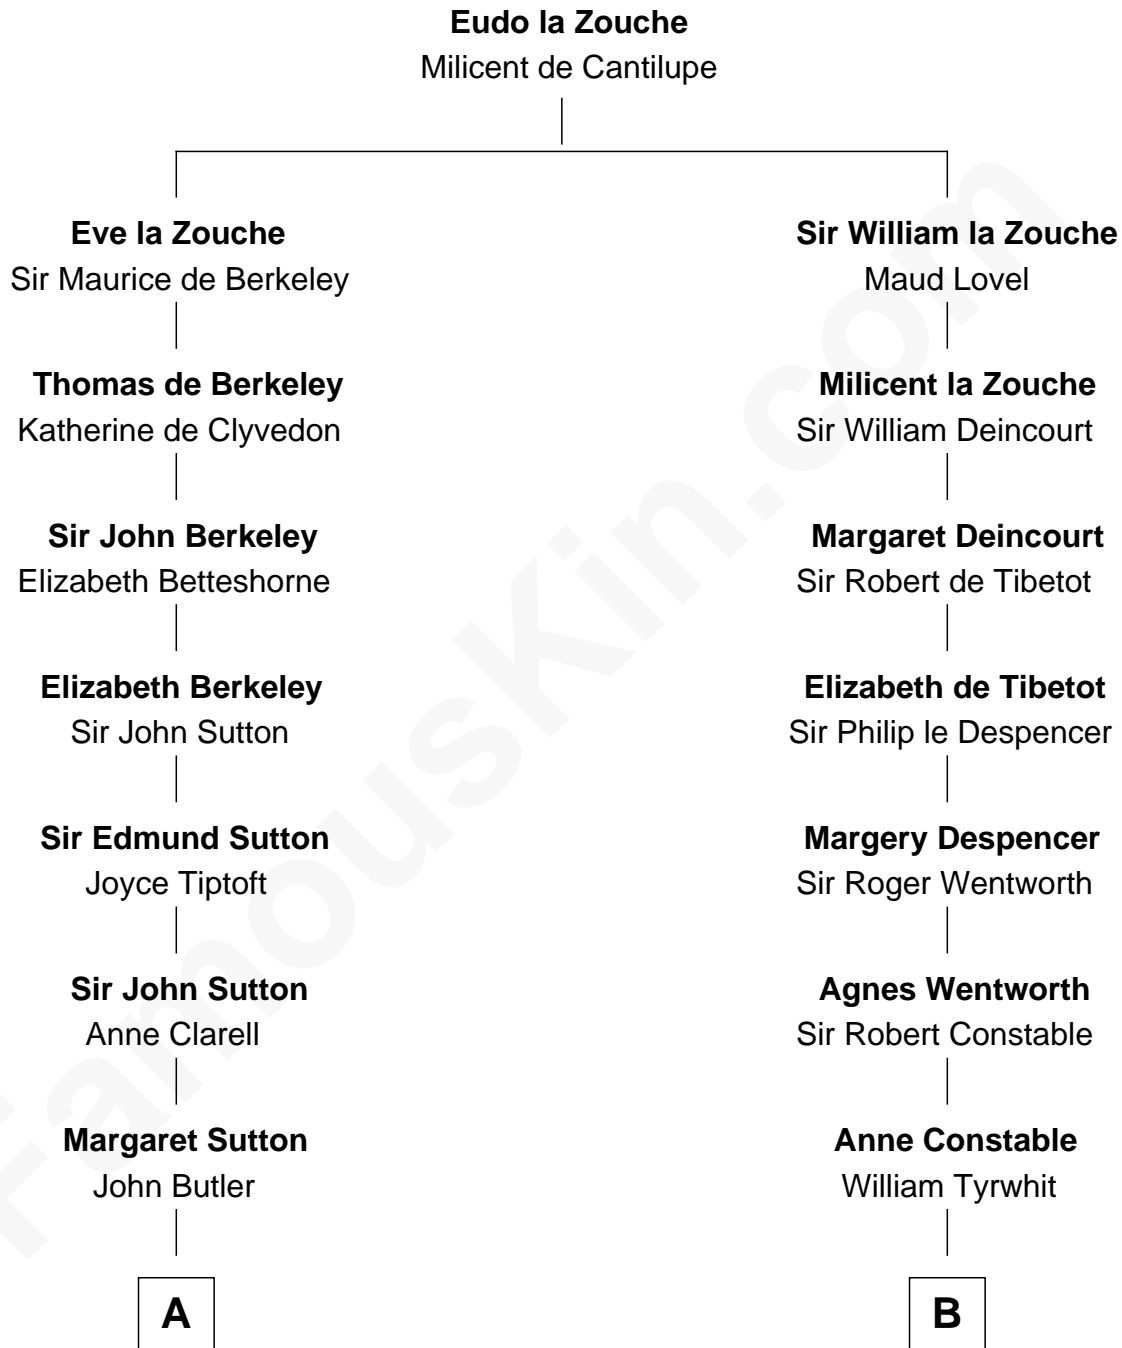

FamousKin.com
Relationship Chart of
General George S. Patton
U.S. Army - World War II

19th cousin 1 time removed of
Katharine Hepburn
Movie Actress

C

Susan Thornton Glassell

George Smith Patton

George Smith Patton