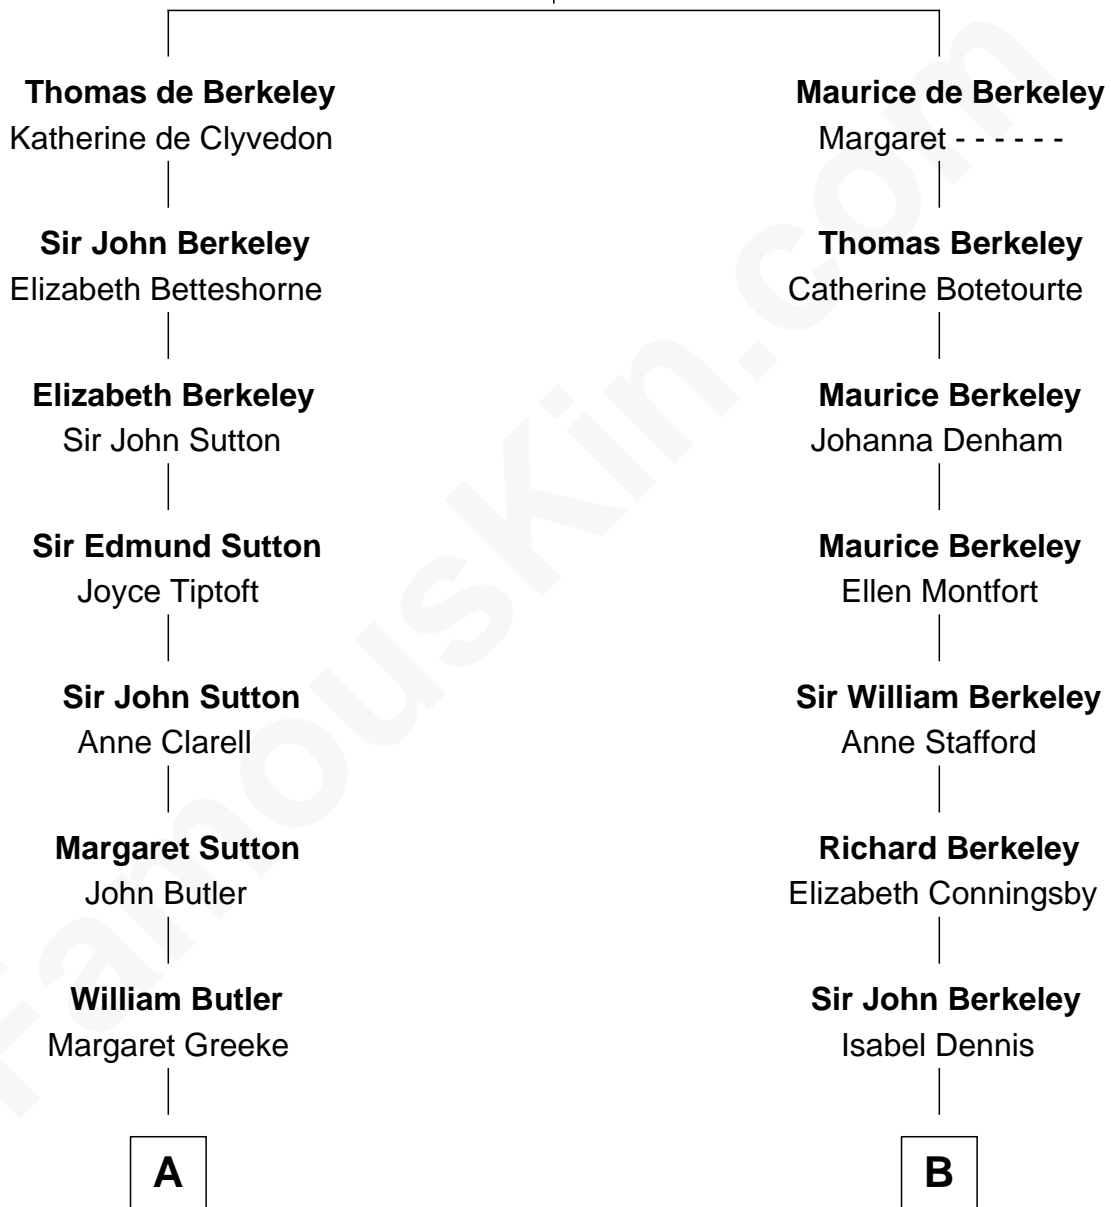

FamousKin.com
Relationship Chart of
General George S. Patton
U.S. Army - World War II

18th cousin of
General Douglas MacArthur
U.S. Army - World War II

Sir Maurice de Berkeley
 Eve la Zouche

C

George Smith Patton

Ruth Wilson

General George S. Patton

U.S. Army - World War II

D

Gen. Arthur MacArthur

Mary Pinckney Hardy

General Douglas MacArthur

U.S. Army - World War II