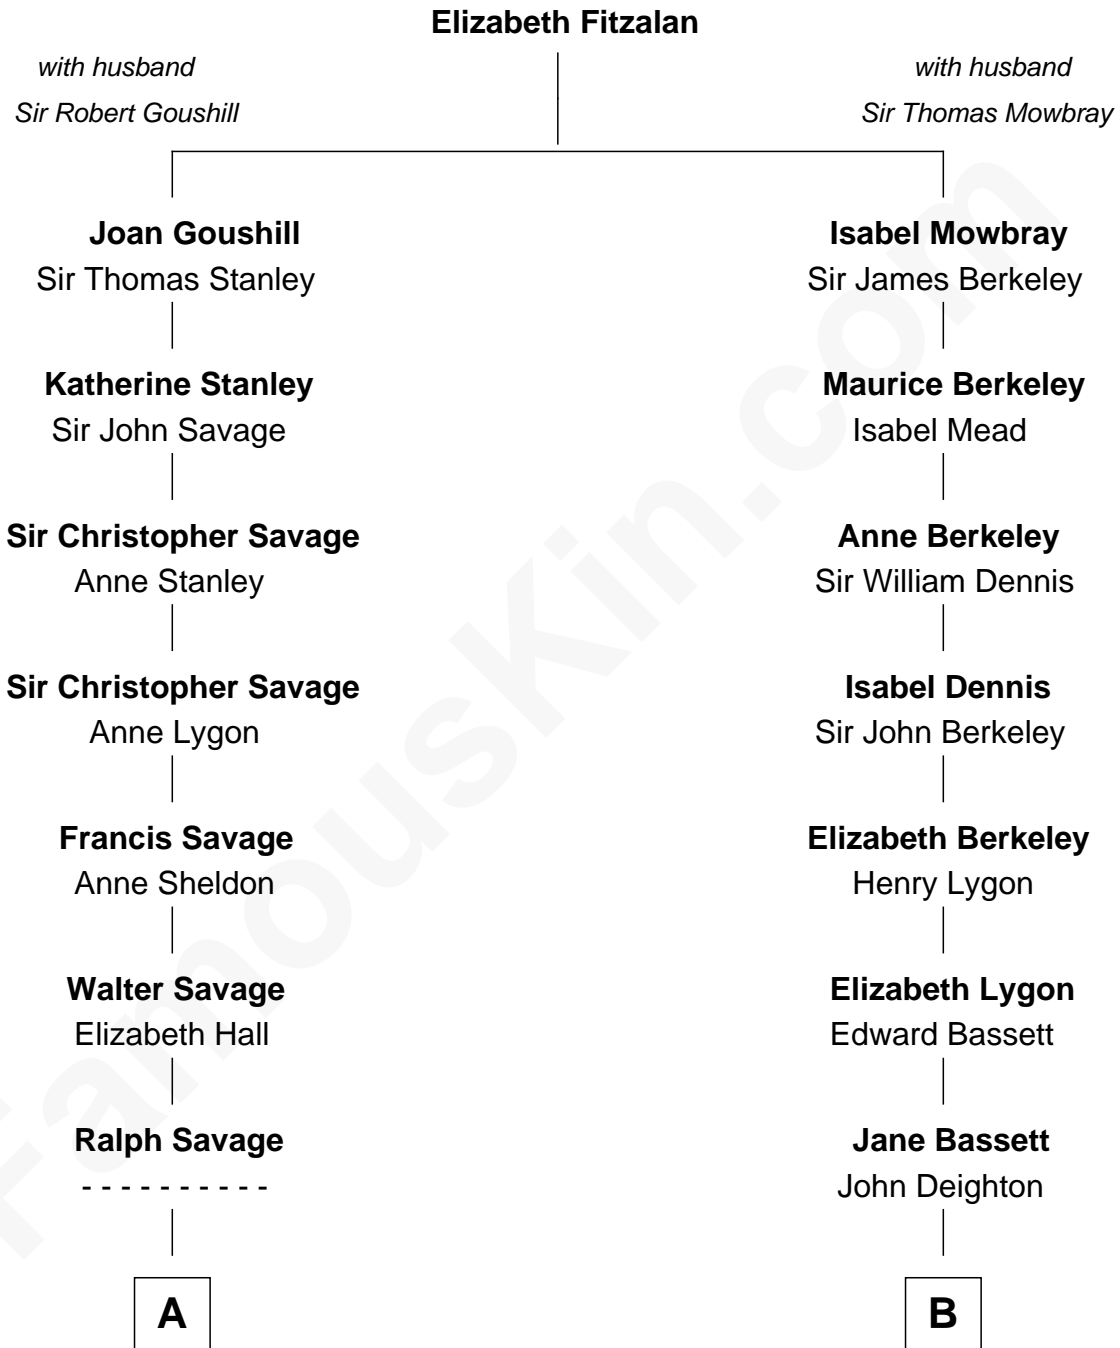

FamousKin.com
Relationship Chart of
General George S. Patton
U.S. Army - World War II

16th cousin 2 times removed of

Geena Davis

Movie and TV Actress

C

Lucille Martha Cook

William Frank Davis

Geena Davis

Movie and TV Actress

FamousKin.com