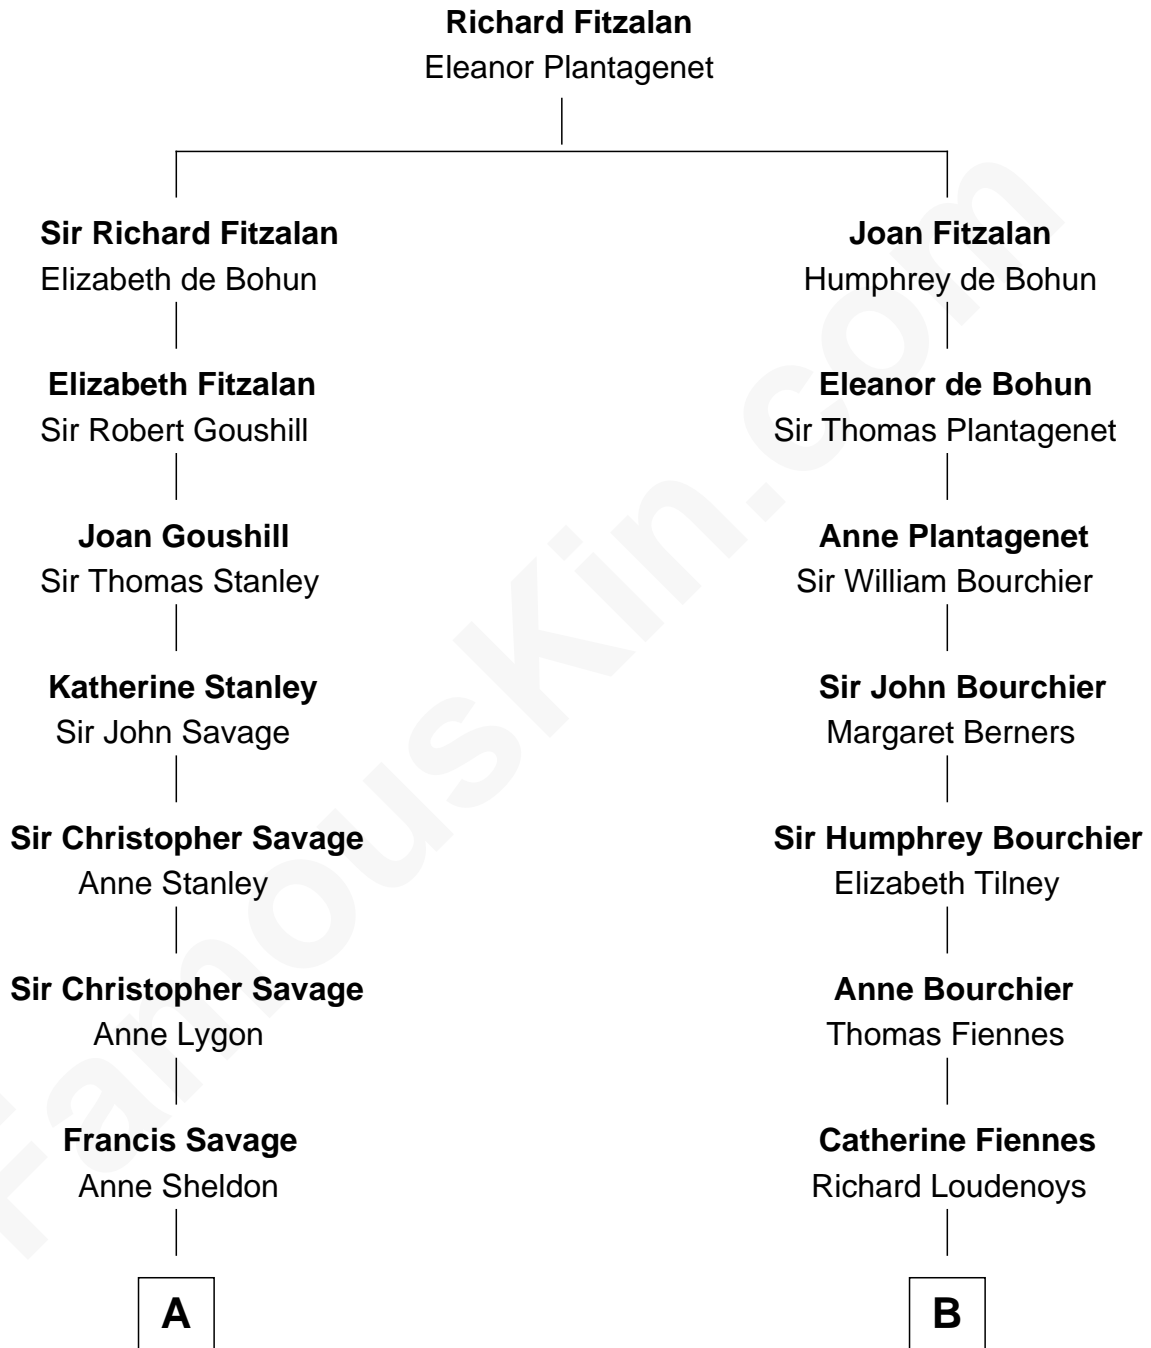

FamousKin.com
Relationship Chart of
General George S. Patton
U.S. Army - World War II

18th cousin 1 time removed of
Frank Lloyd Wright
American Architect

C

George Smith Patton

Ruth Wilson

General George S. Patton