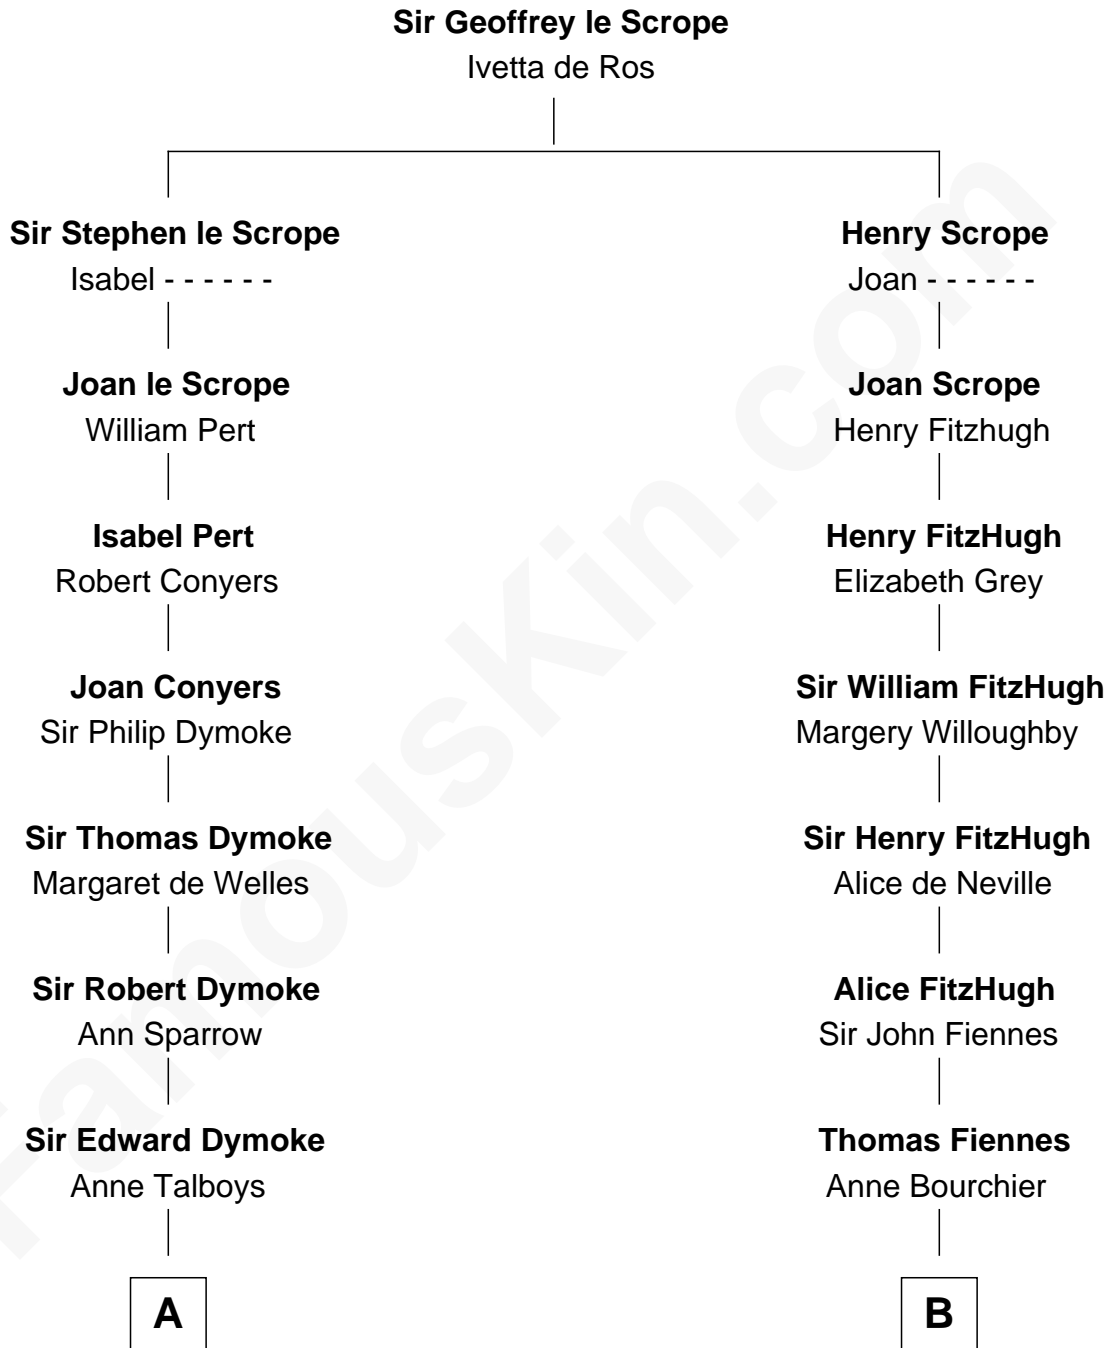

**FamousKin.com**  
**Relationship Chart of**  
**General George S. Patton**  
*U.S. Army - World War II*

**18th cousin 2 times removed of**  
**Frank Lloyd Wright**  
*American Architect*

**C**

**George Smith Patton**

Ruth Wilson

**General George S. Patton**

*U.S. Army - World War II*

**D**

**Martha Hubbard**

David Wright

**Rev. David Wright**

Abigail Goddard