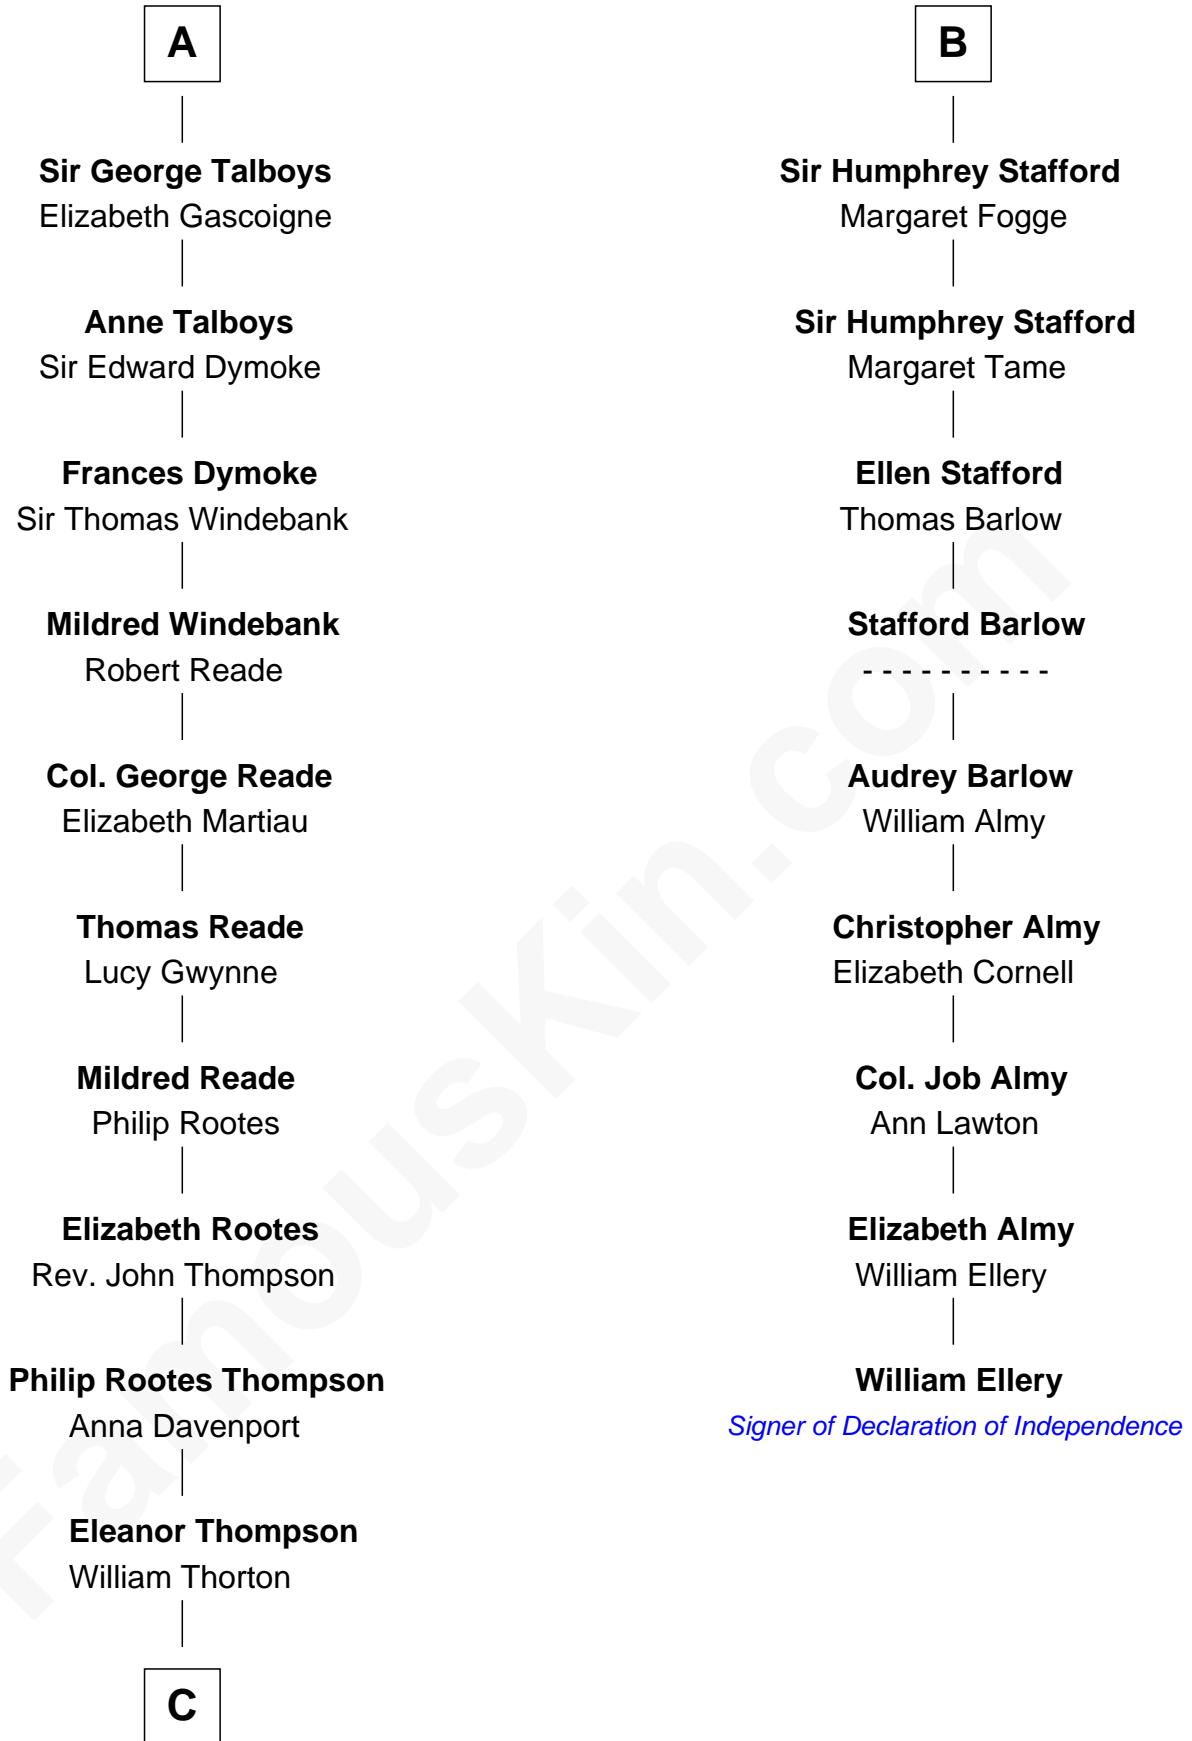

FamousKin.com
Relationship Chart of
General George S. Patton
U.S. Army - World War II

15th cousin 5 times removed of

William Ellery
Signer of the Declaration of Independence

Nicholas de Stafford

C

—
Susanna Thompson Thorton

Andrew Glassell

—
Susan Thornton Glassell

George Smith Patton

—
George Smith Patton

Ruth Wilson

—
General George S. Patton

U.S. Army - World War II

FamousKin.com