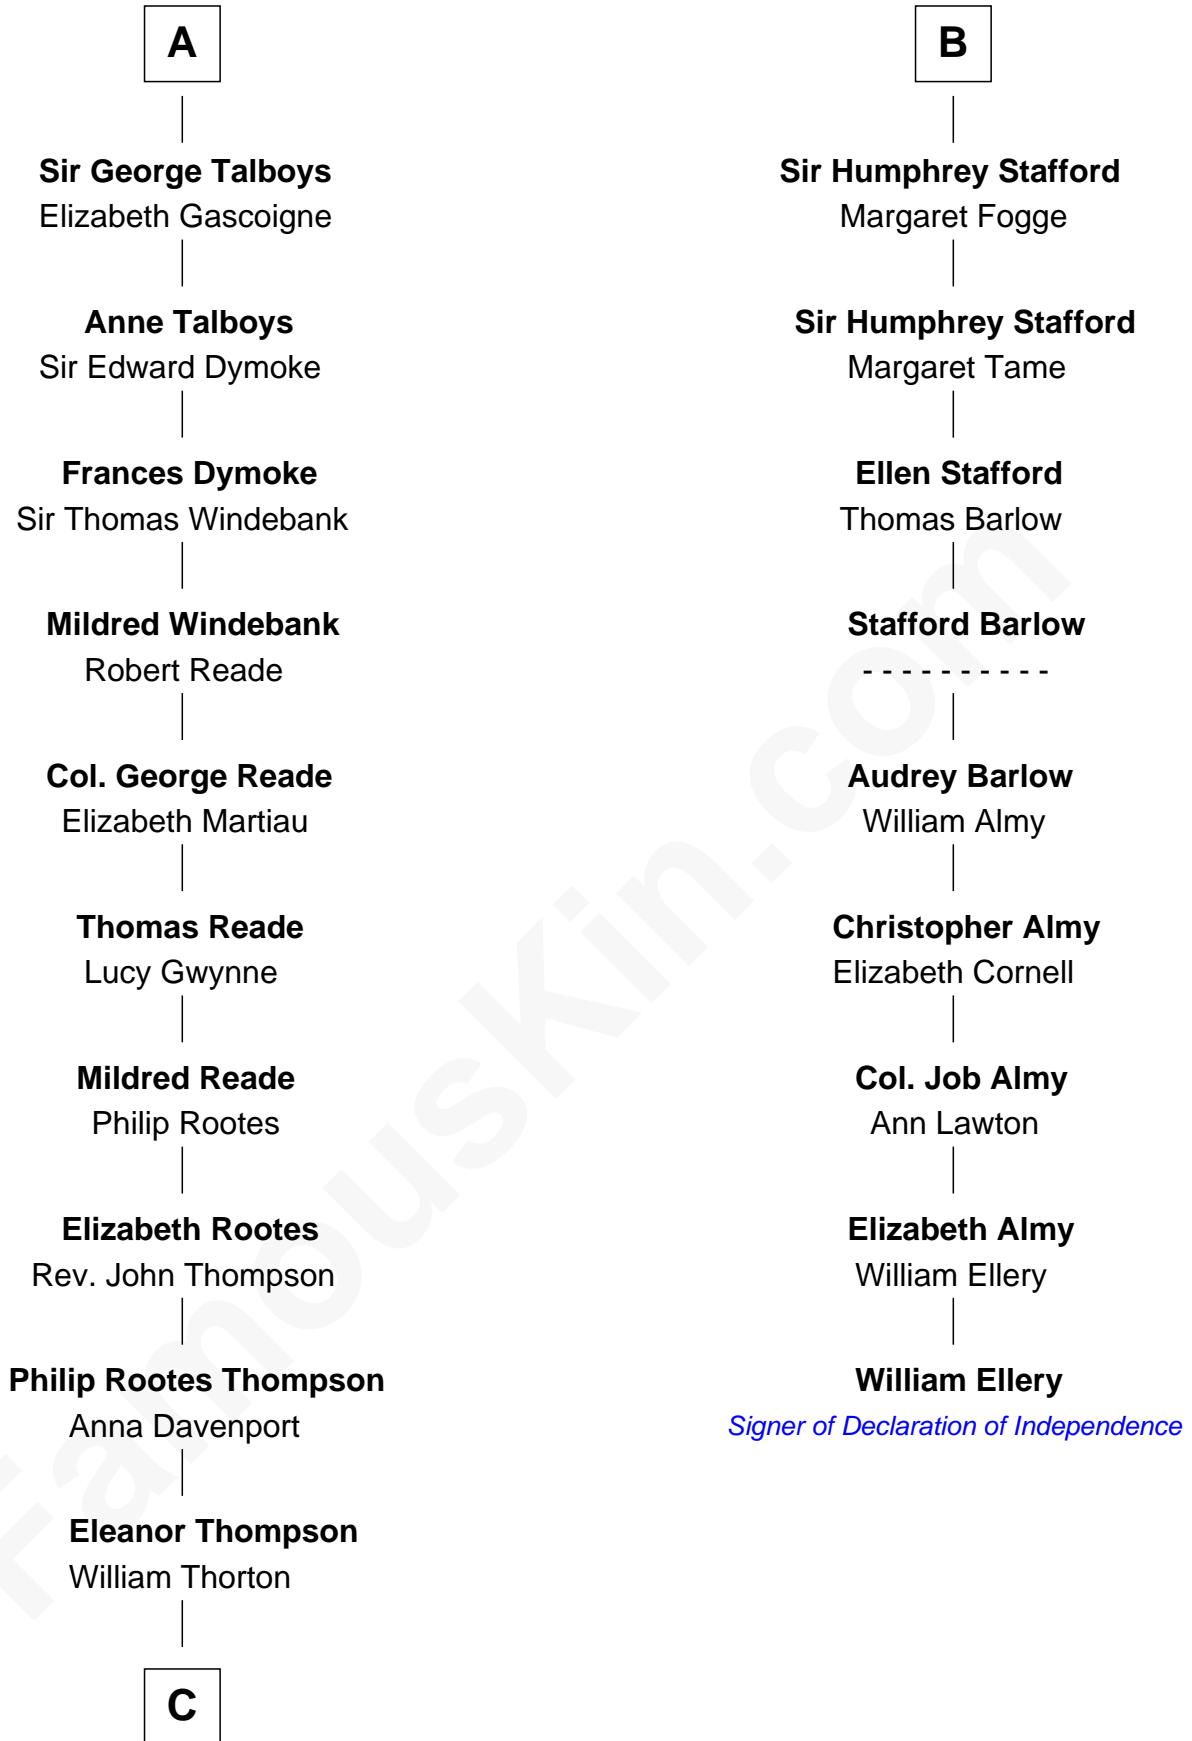

**FamousKin.com**  
**Relationship Chart of**  
**General George S. Patton**  
*U.S. Army - World War II*

15th cousin 5 times removed of

**William Ellery**  
*Signer of the Declaration of Independence*

**C**

—  
**Susanna Thompson Thorton**

Andrew Glassell

—  
**Susan Thornton Glassell**

George Smith Patton

—  
**George Smith Patton**

Ruth Wilson

—  
**General George S. Patton**

*U.S. Army - World War II*